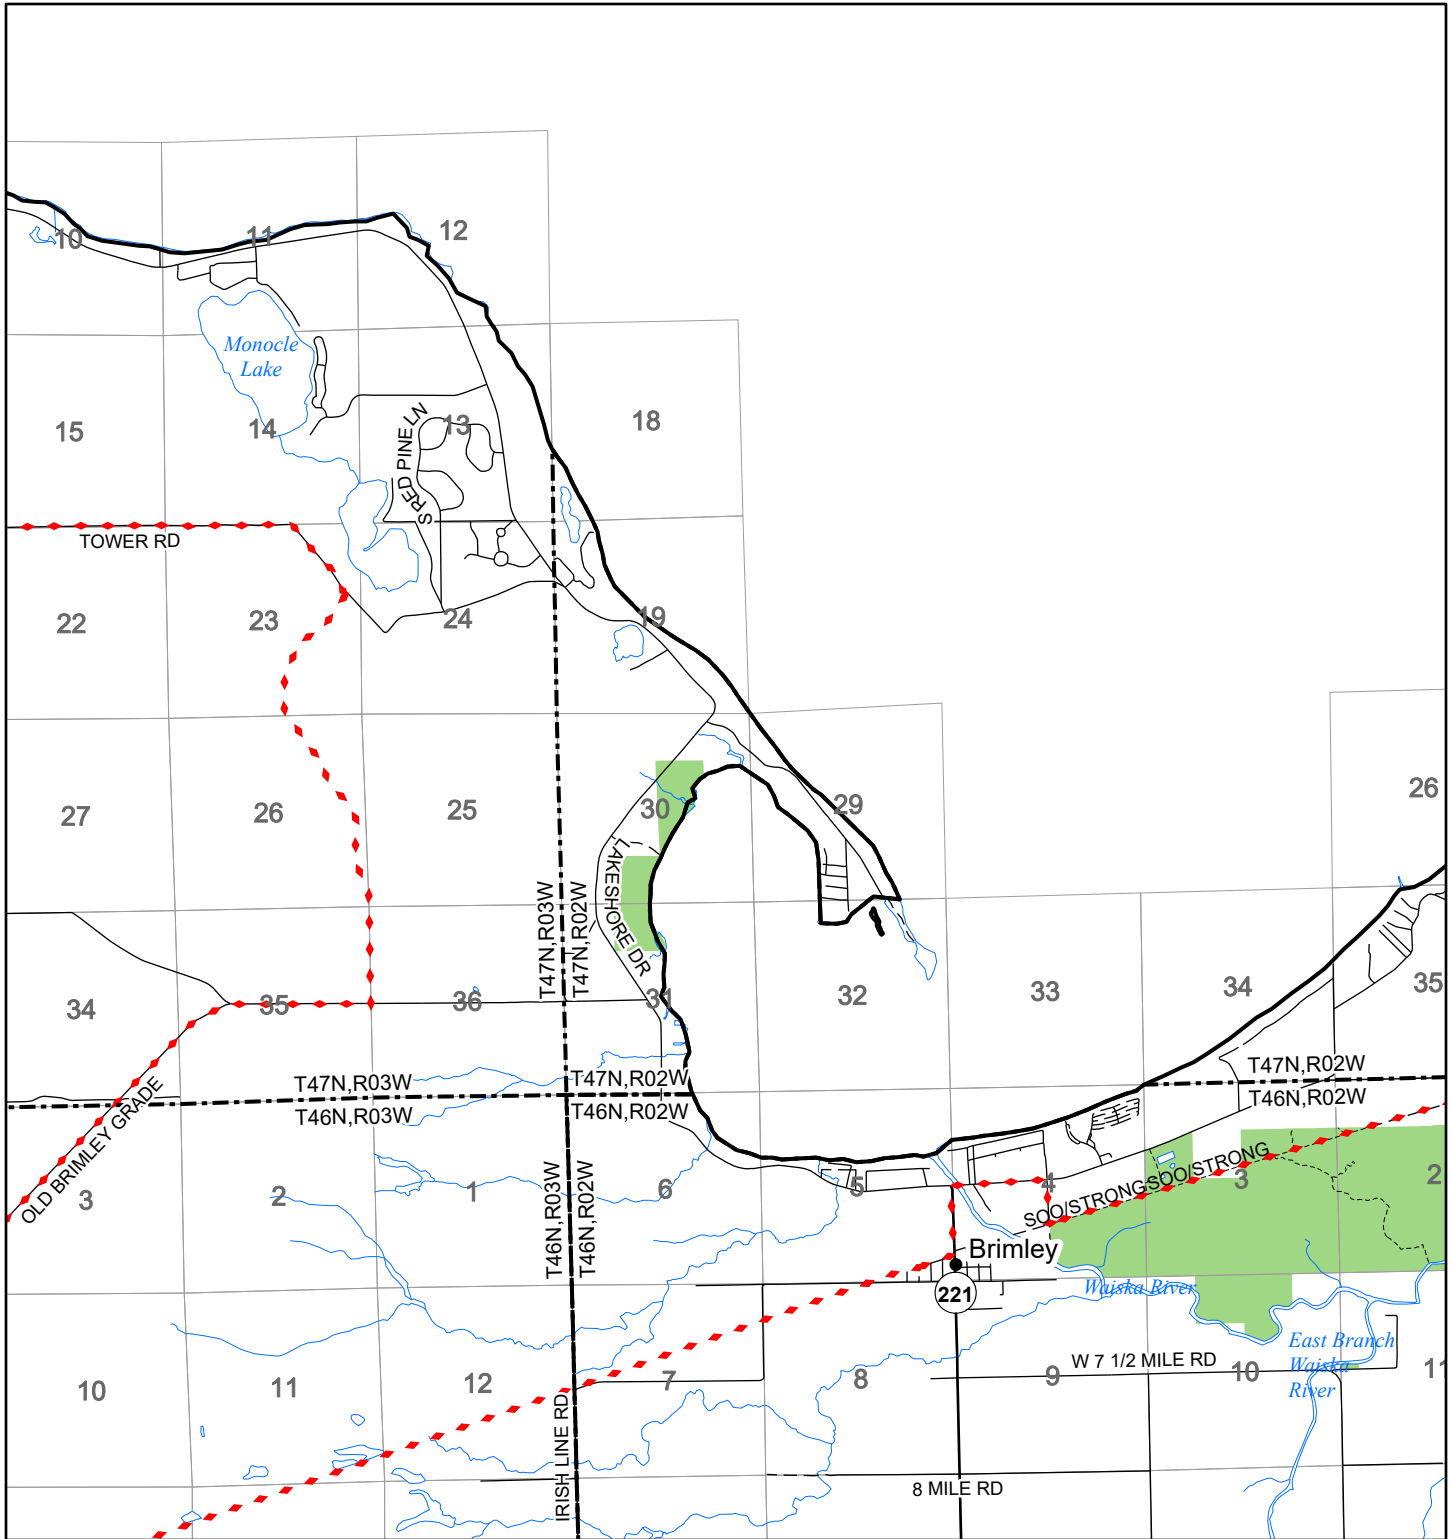

2022 Fuelwood Collection Map

T47N,R02W

CHIPPEWA CO.

- Open to Fuelwood Collection
- Open (Recently Closed Timber Sale)
- State land closed to fuelwood collection
- Snowmobile trail

Effective: April 1, 2022