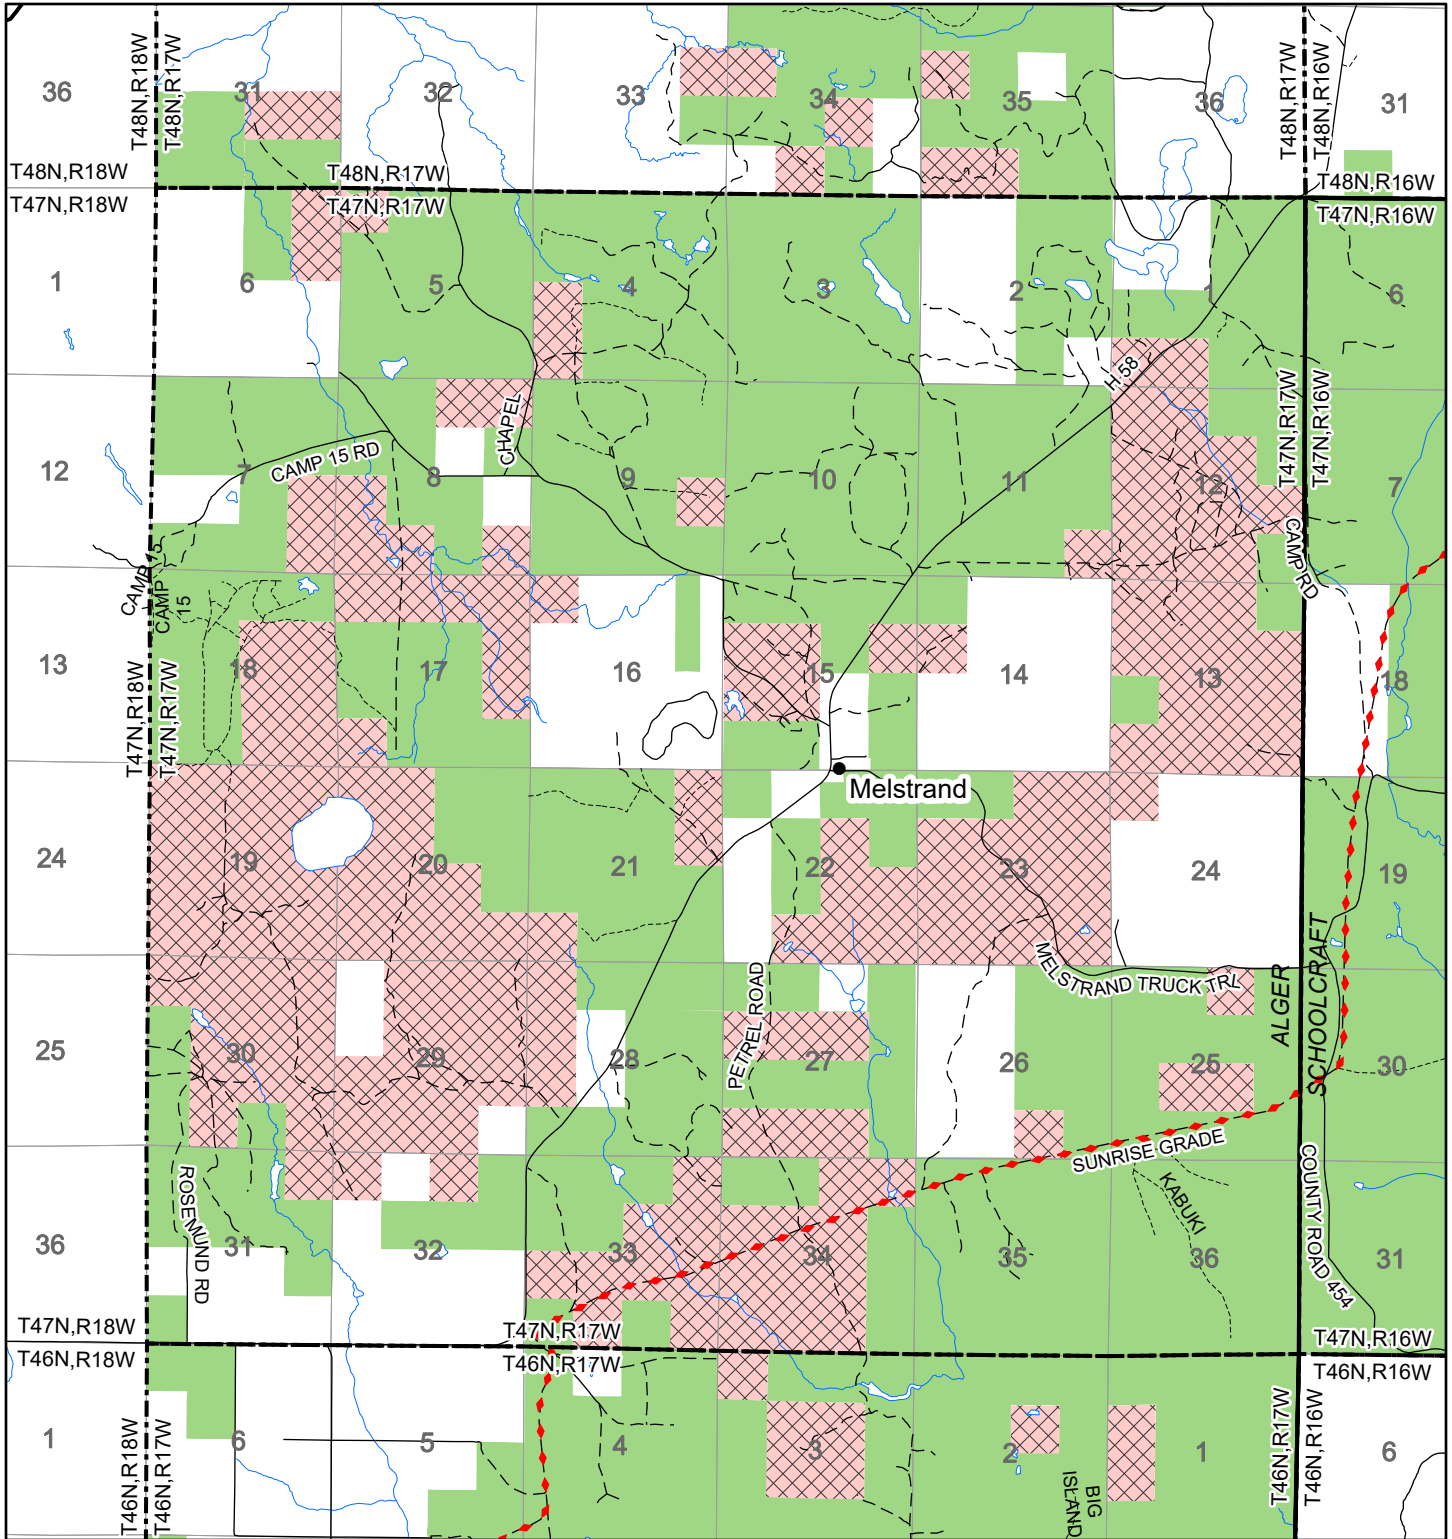

2022 Fuelwood Collection Map

T47N,R17W

ALGER CO.

- Open to Fuelwood Collection
- Open (Recently Closed Timber Sale)
- State land closed to fuelwood collection
- Snowmobile trail

Effective: April 1, 2022