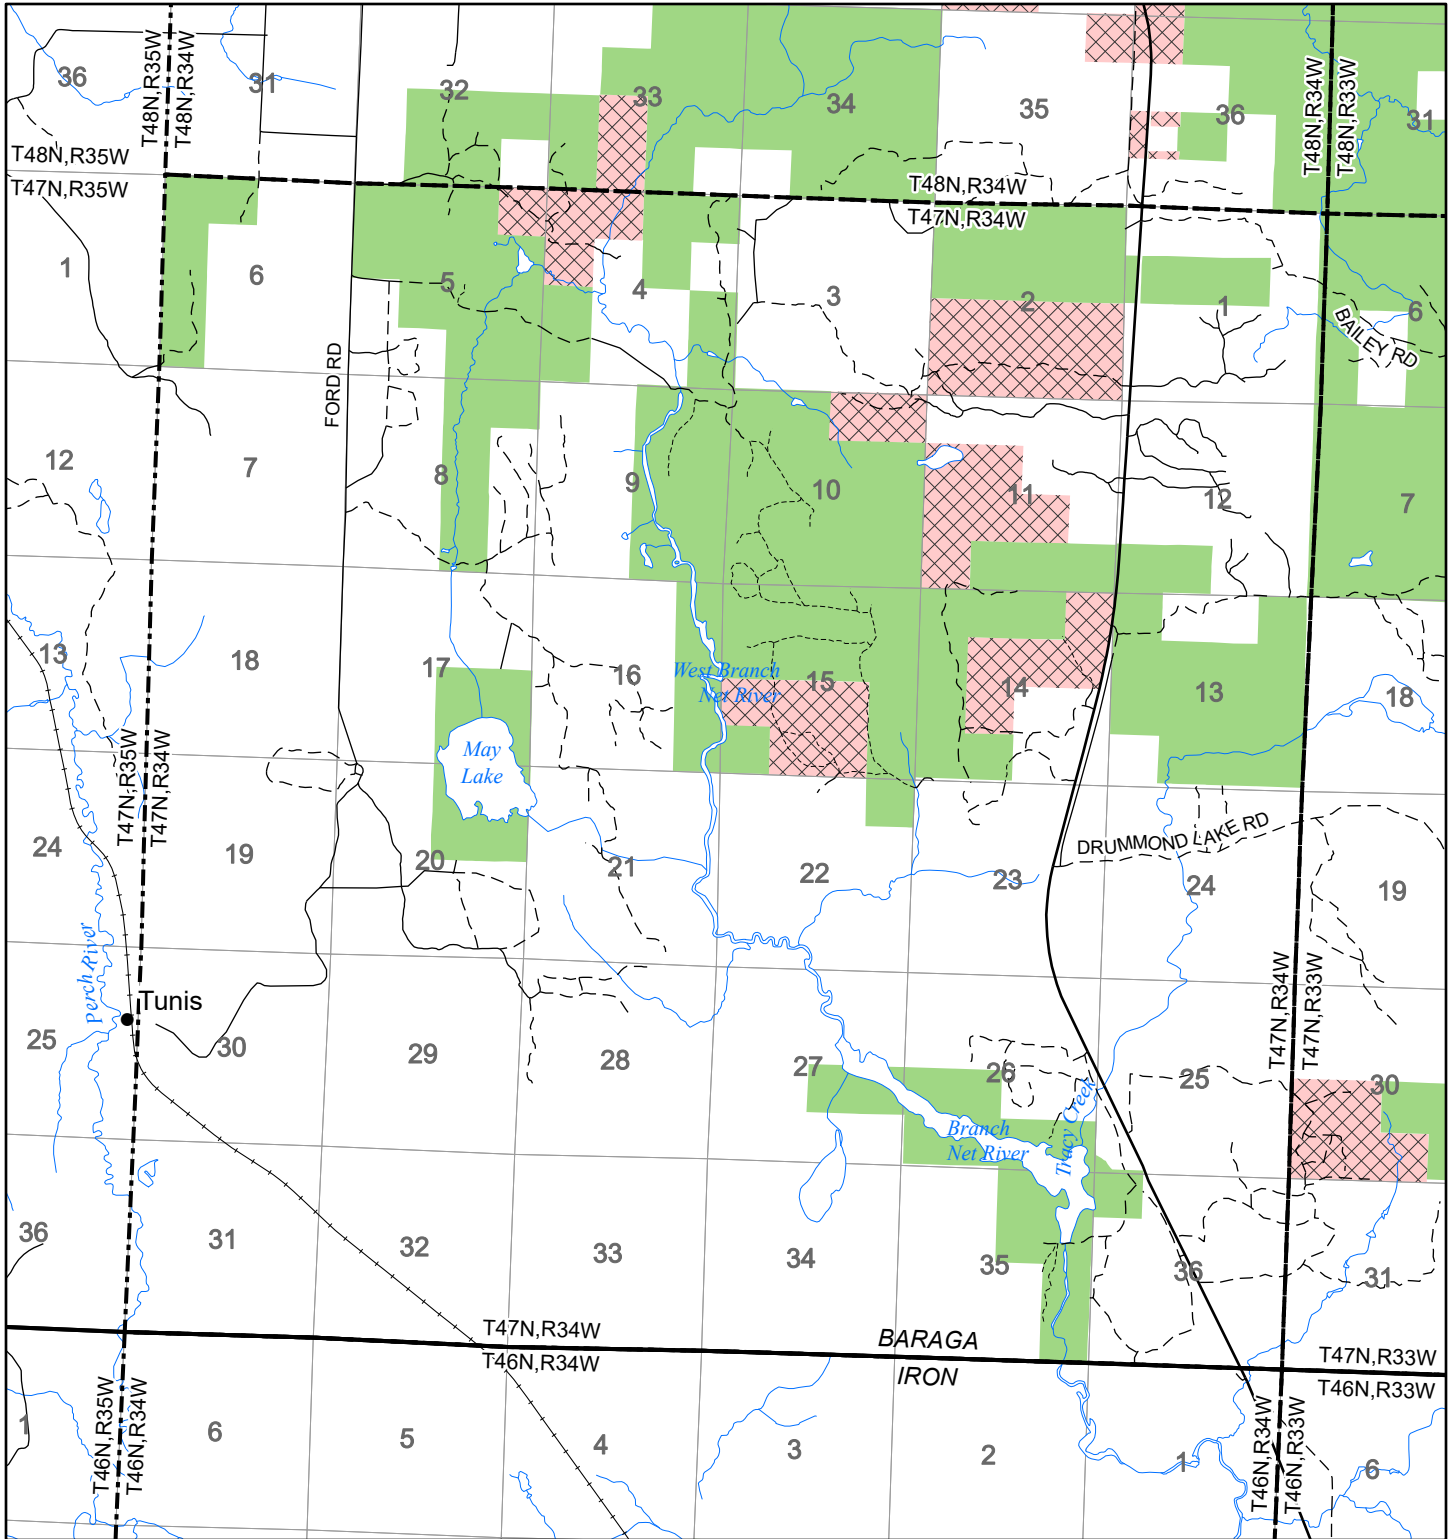

2022 Fuelwood Collection Map

T47N,R34W

BARAGA CO.

- Open to Fuelwood Collection
- Open (Recently Closed Timber Sale)
- State land closed to fuelwood collection
- Snowmobile trail

Effective: April 1, 2022