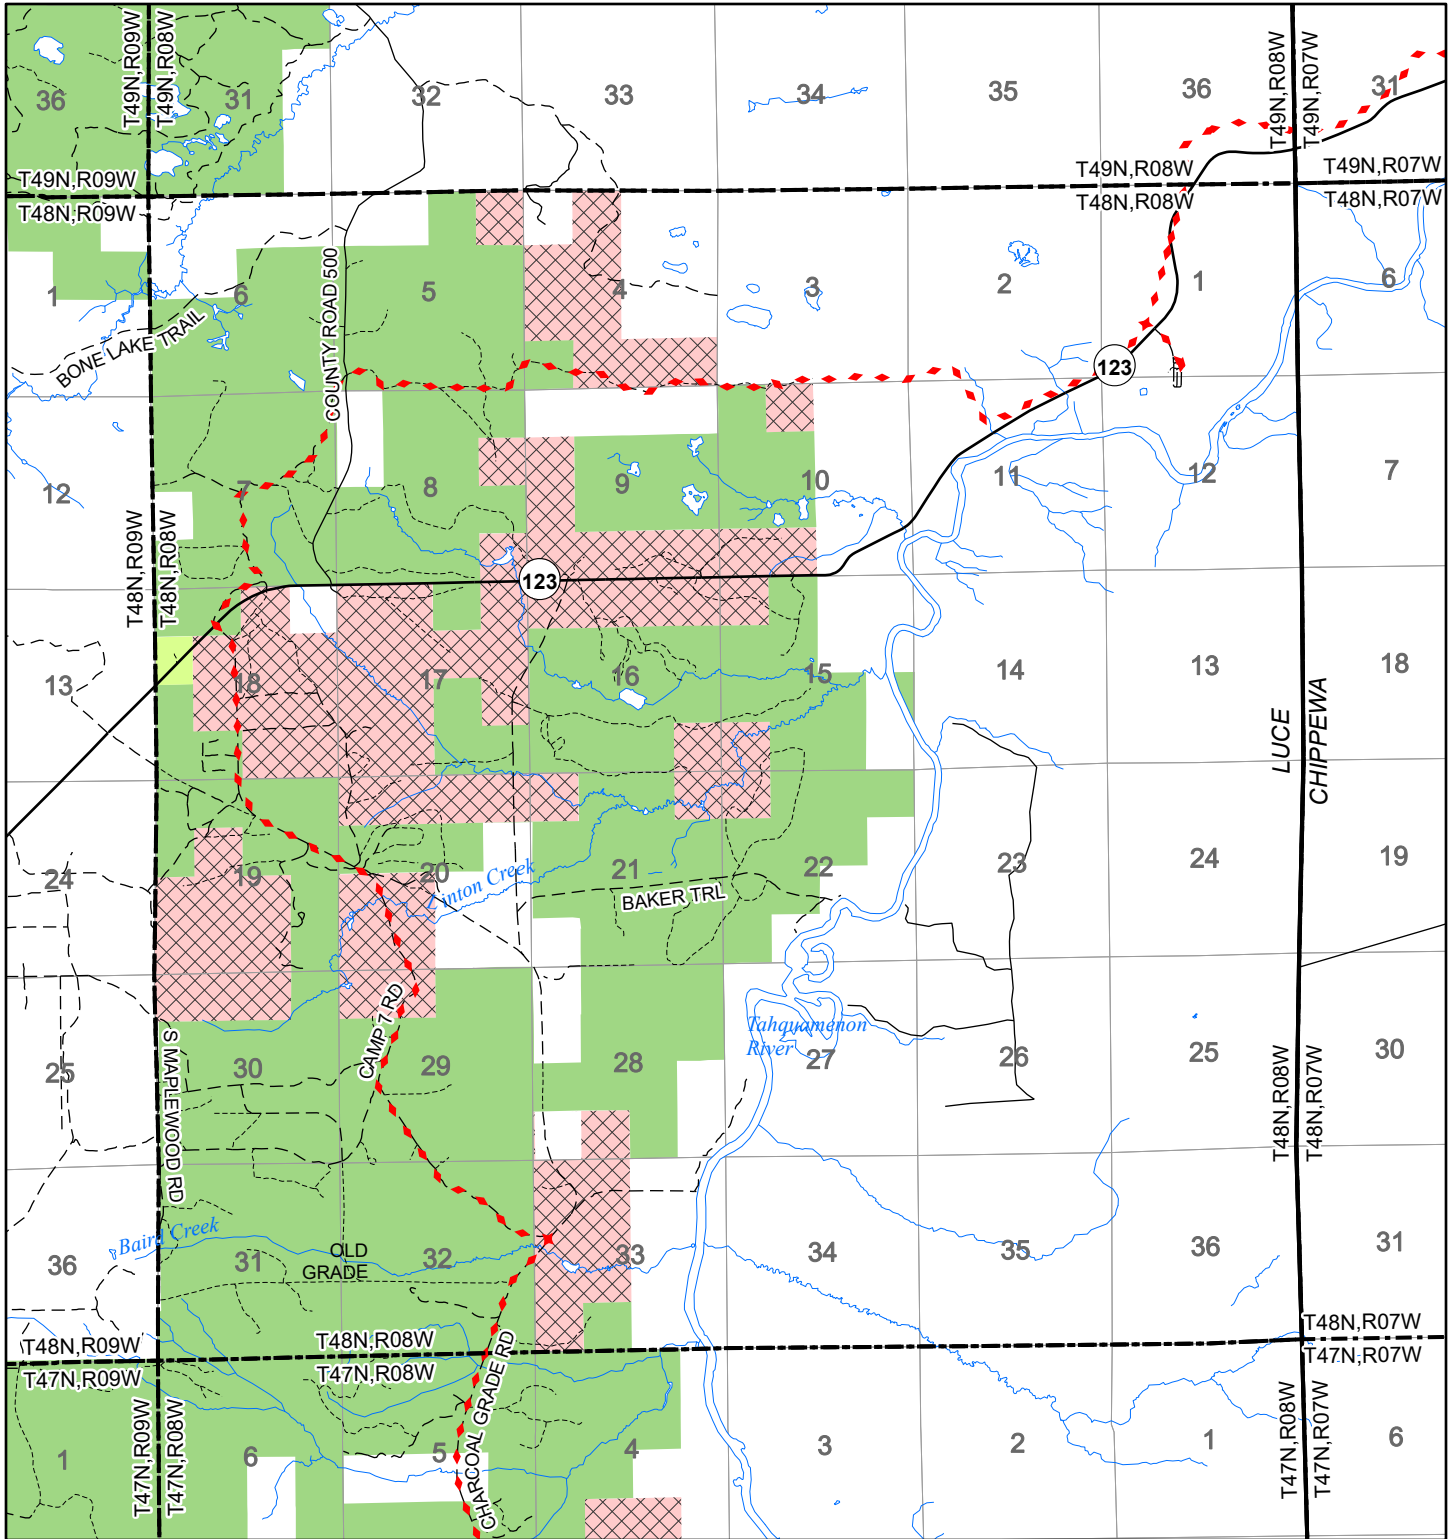

2022 Fuelwood Collection Map

T48N,R08W

LUCE CO.

- Open to Fuelwood Collection
- Open (Recently Closed Timber Sale)
- State land closed to fuelwood collection
- Snowmobile trail

Effective: April 1, 2022