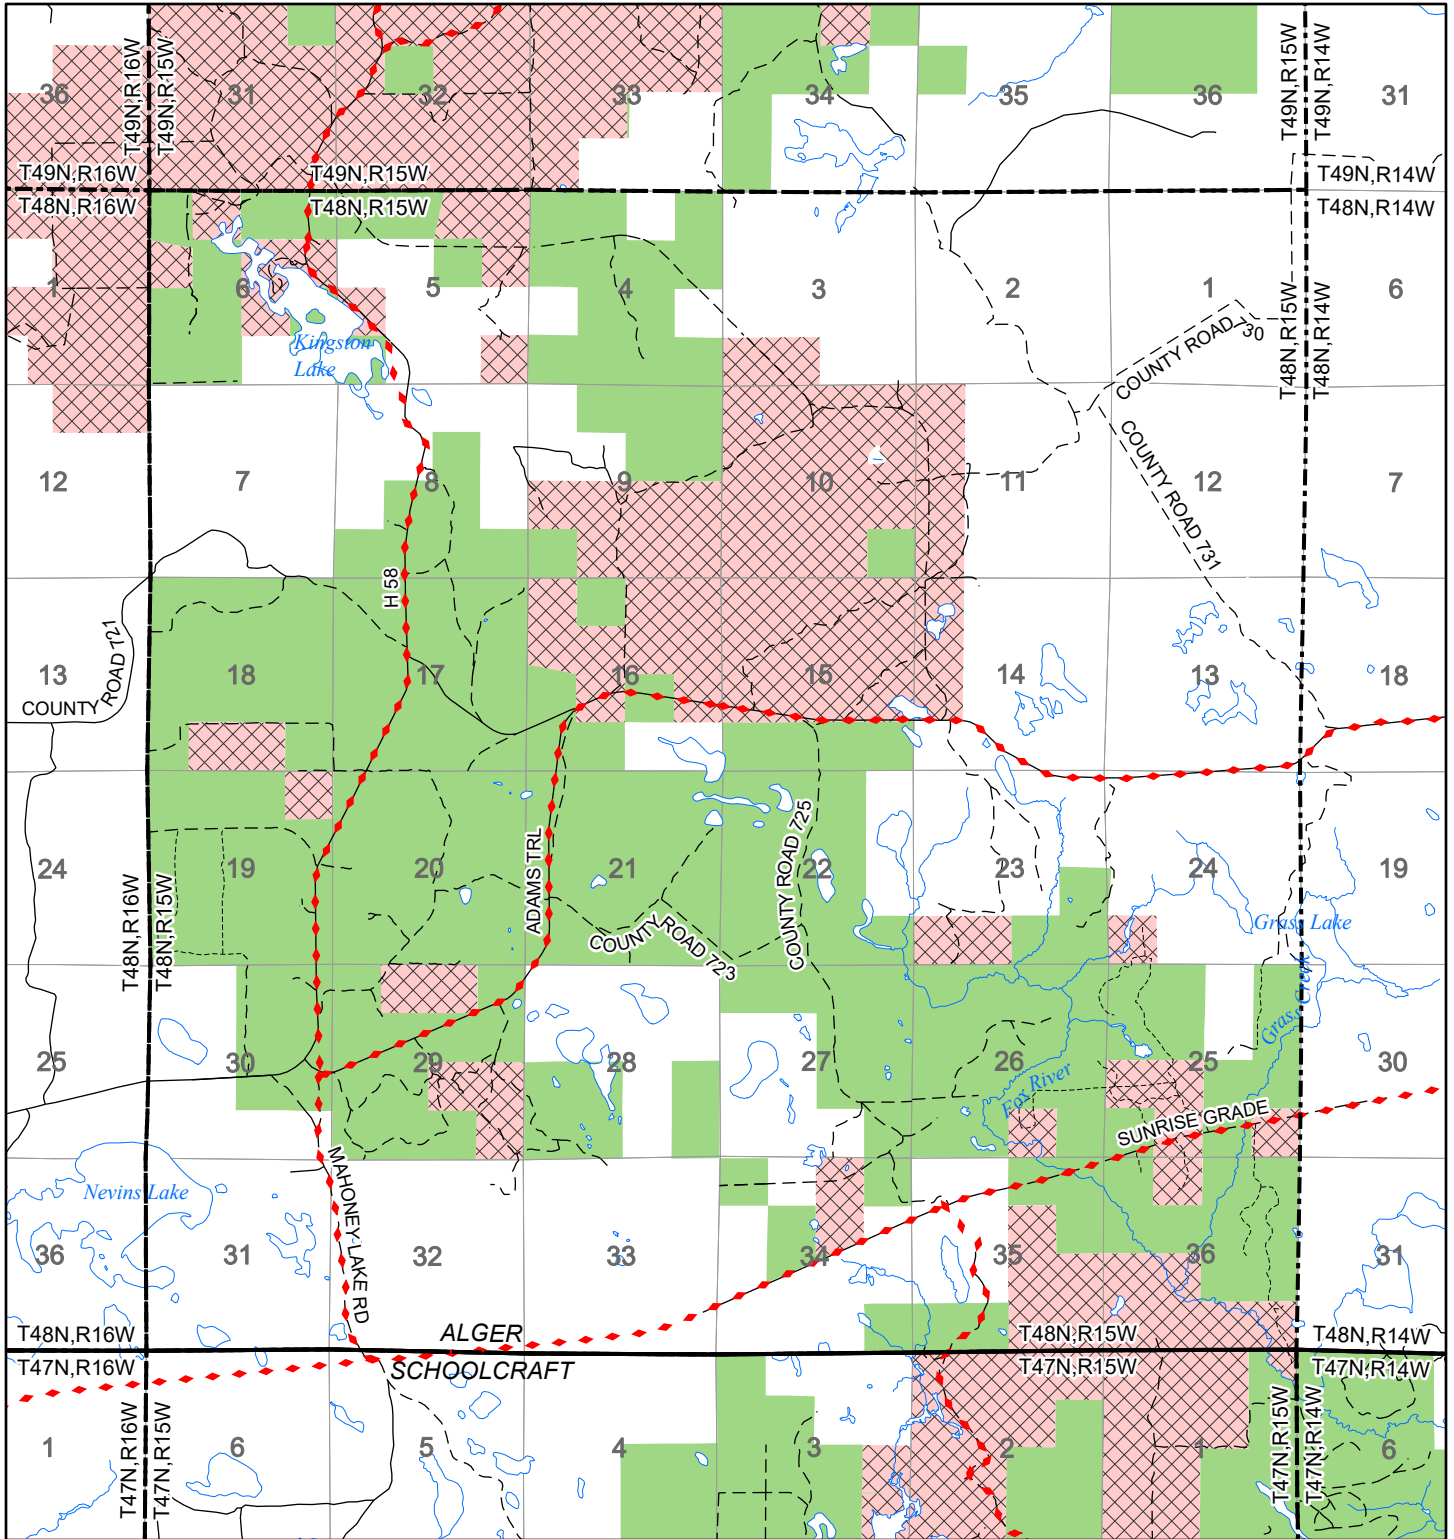

2022 Fuelwood Collection Map

T48N,R15W

ALGER CO.

- Open to Fuelwood Collection
- Open (Recently Closed Timber Sale)
- State land closed to fuelwood collection
- Snowmobile trail

Effective: April 1, 2022