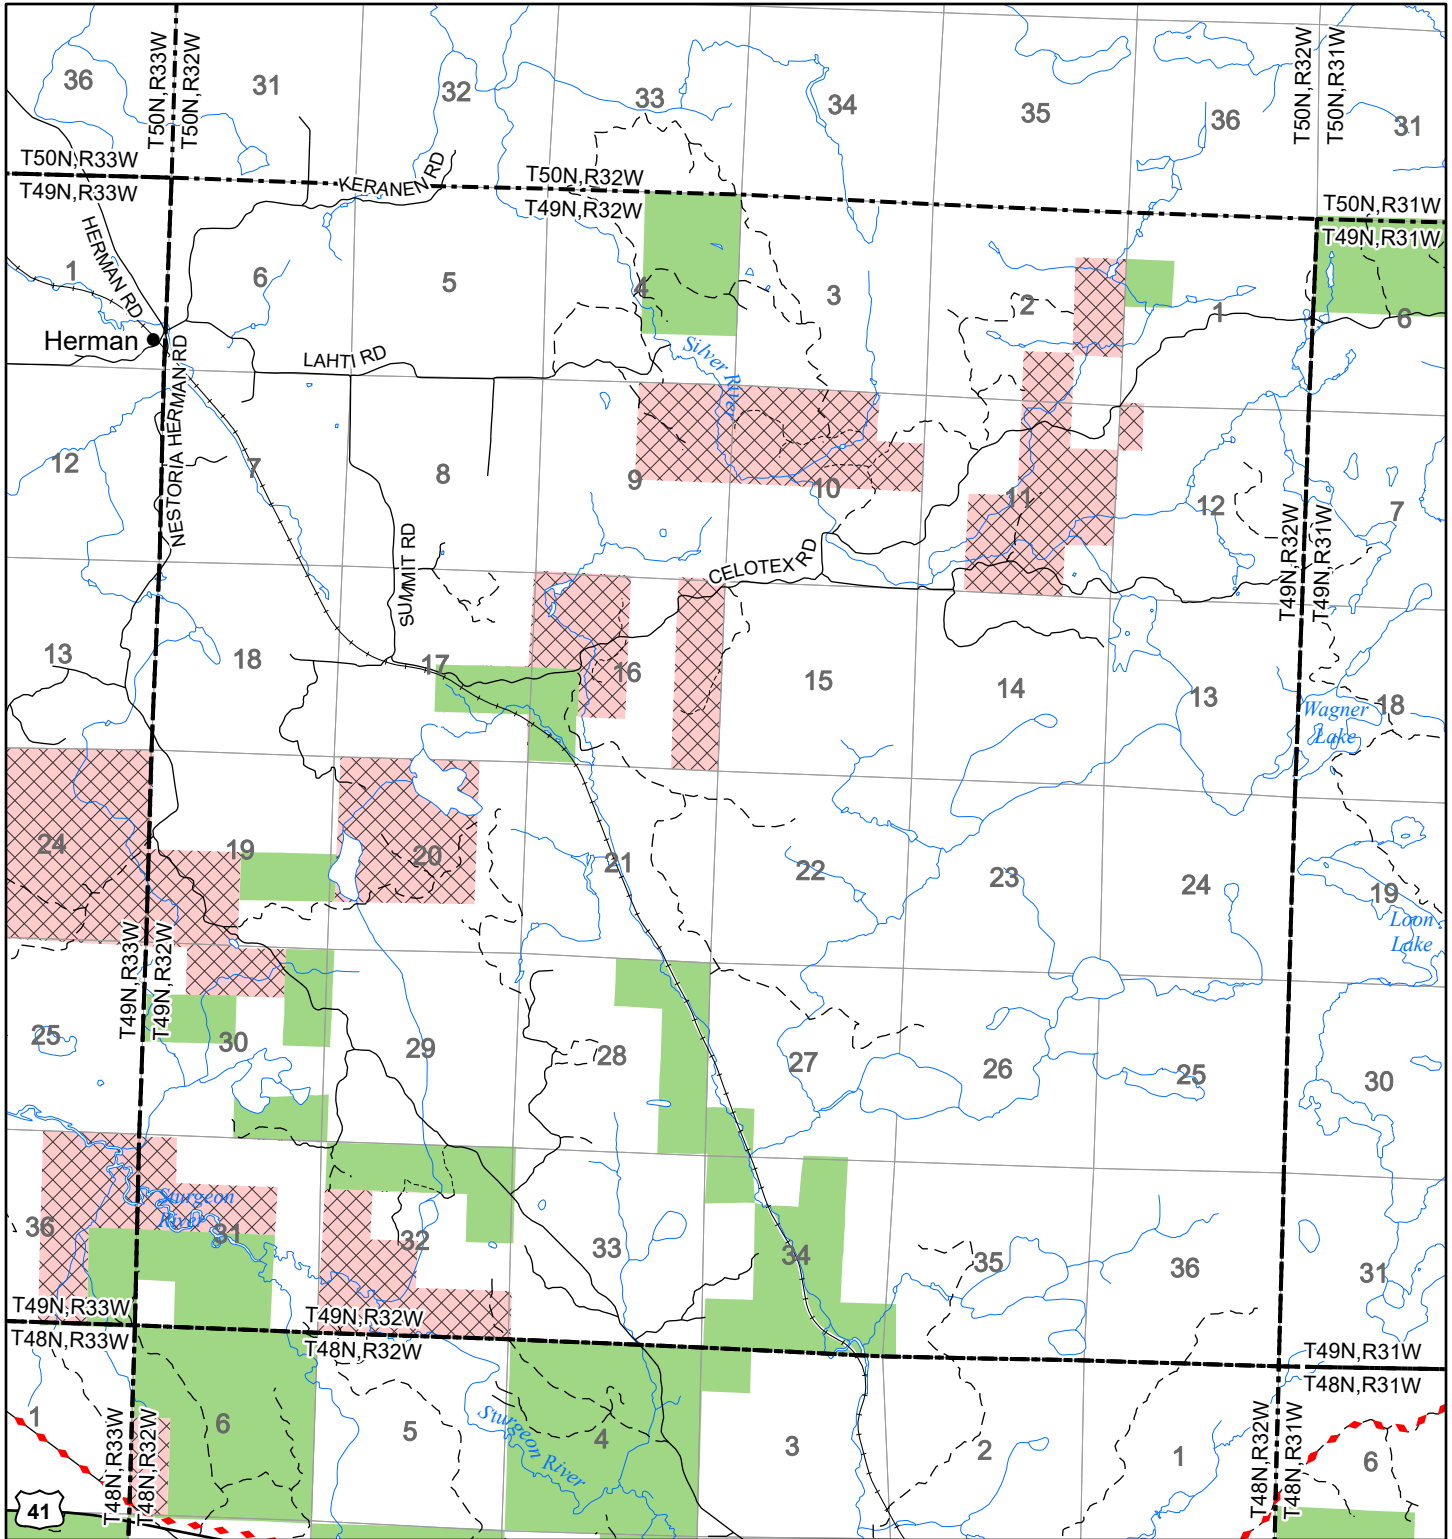

2022 Fuelwood Collection Map

T49N,R32W

BARAGA CO.

- Open to Fuelwood Collection
- Open (Recently Closed Timber Sale)
- State land closed to fuelwood collection
- Snowmobile trail

Effective: April 1, 2022