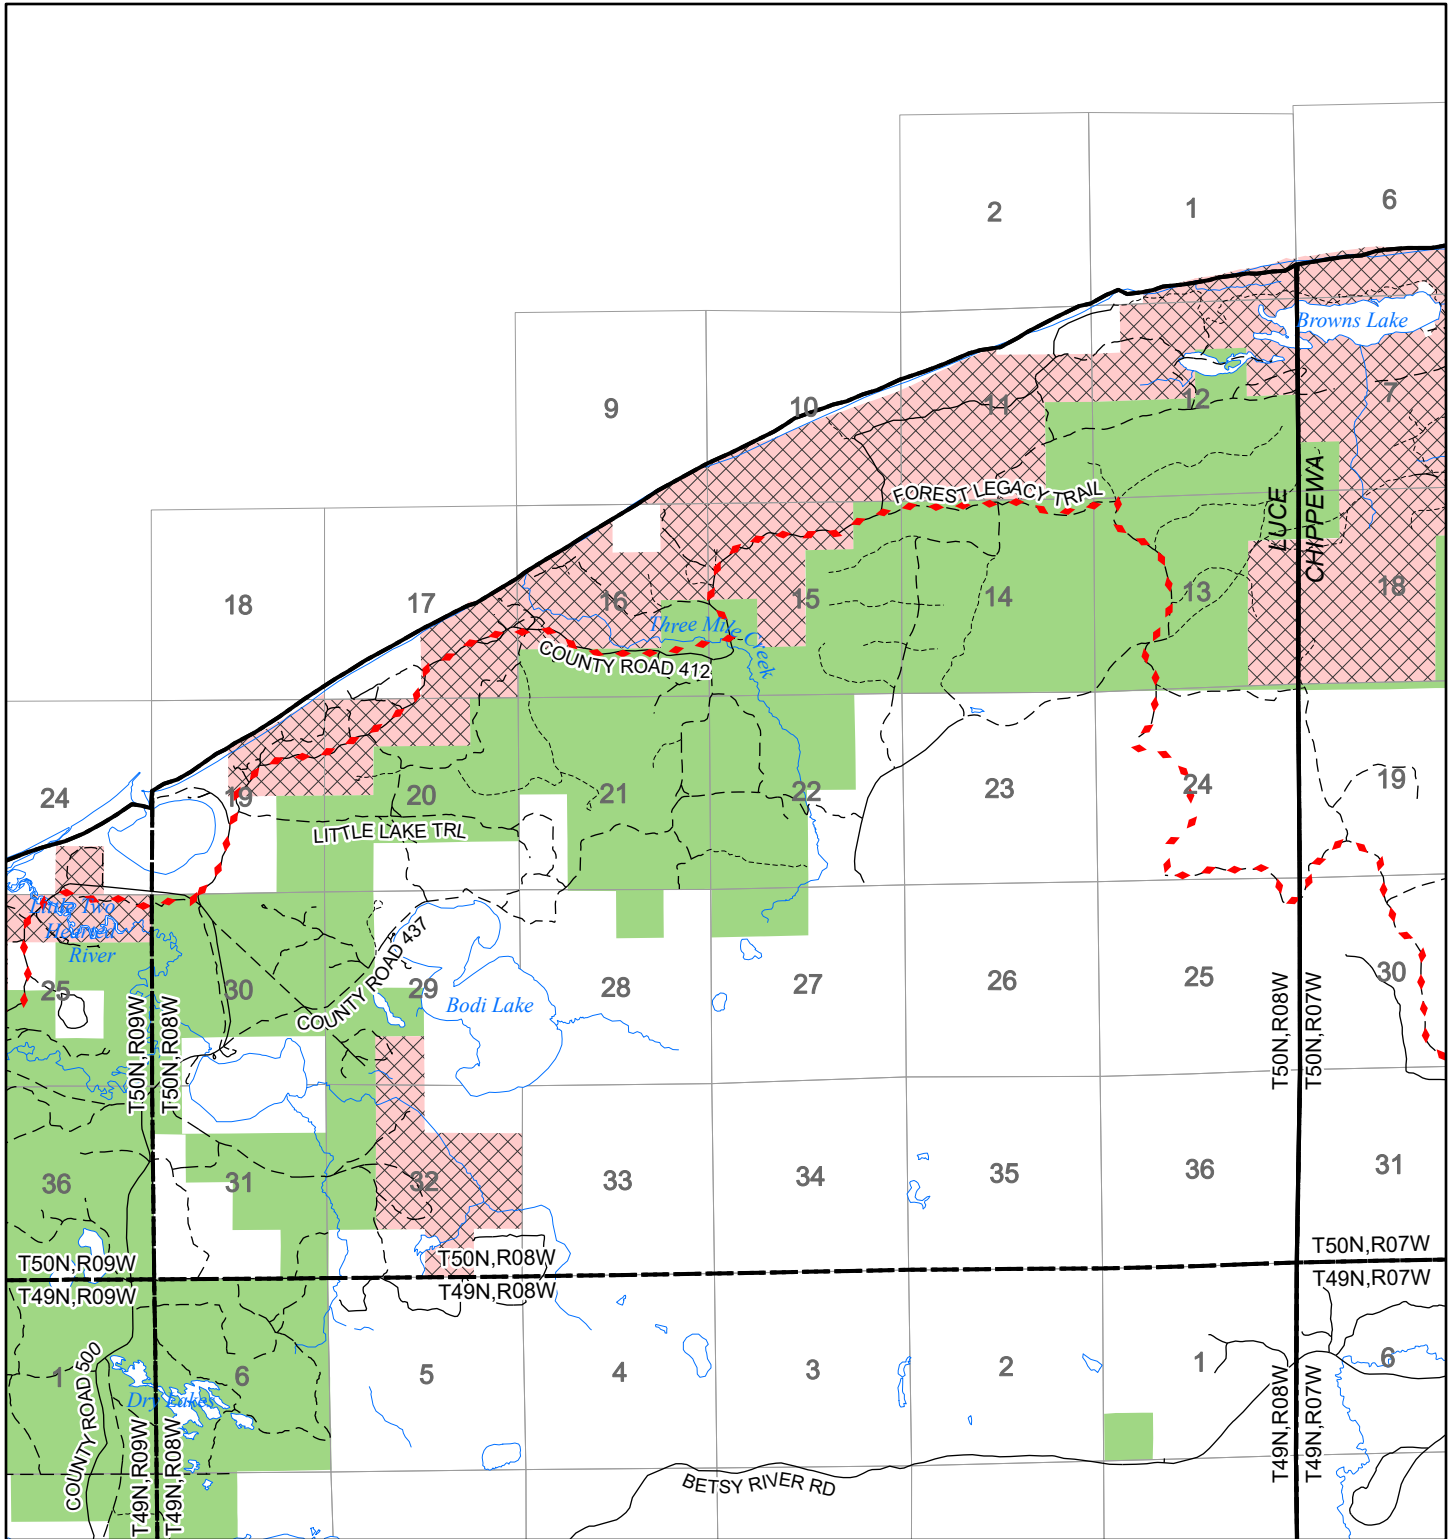

2022 Fuelwood Collection Map

T50N,R08W

LUCE CO.

- Open to Fuelwood Collection
- Open (Recently Closed Timber Sale)
- State land closed to fuelwood collection
- Snowmobile trail

Effective: April 1, 2022