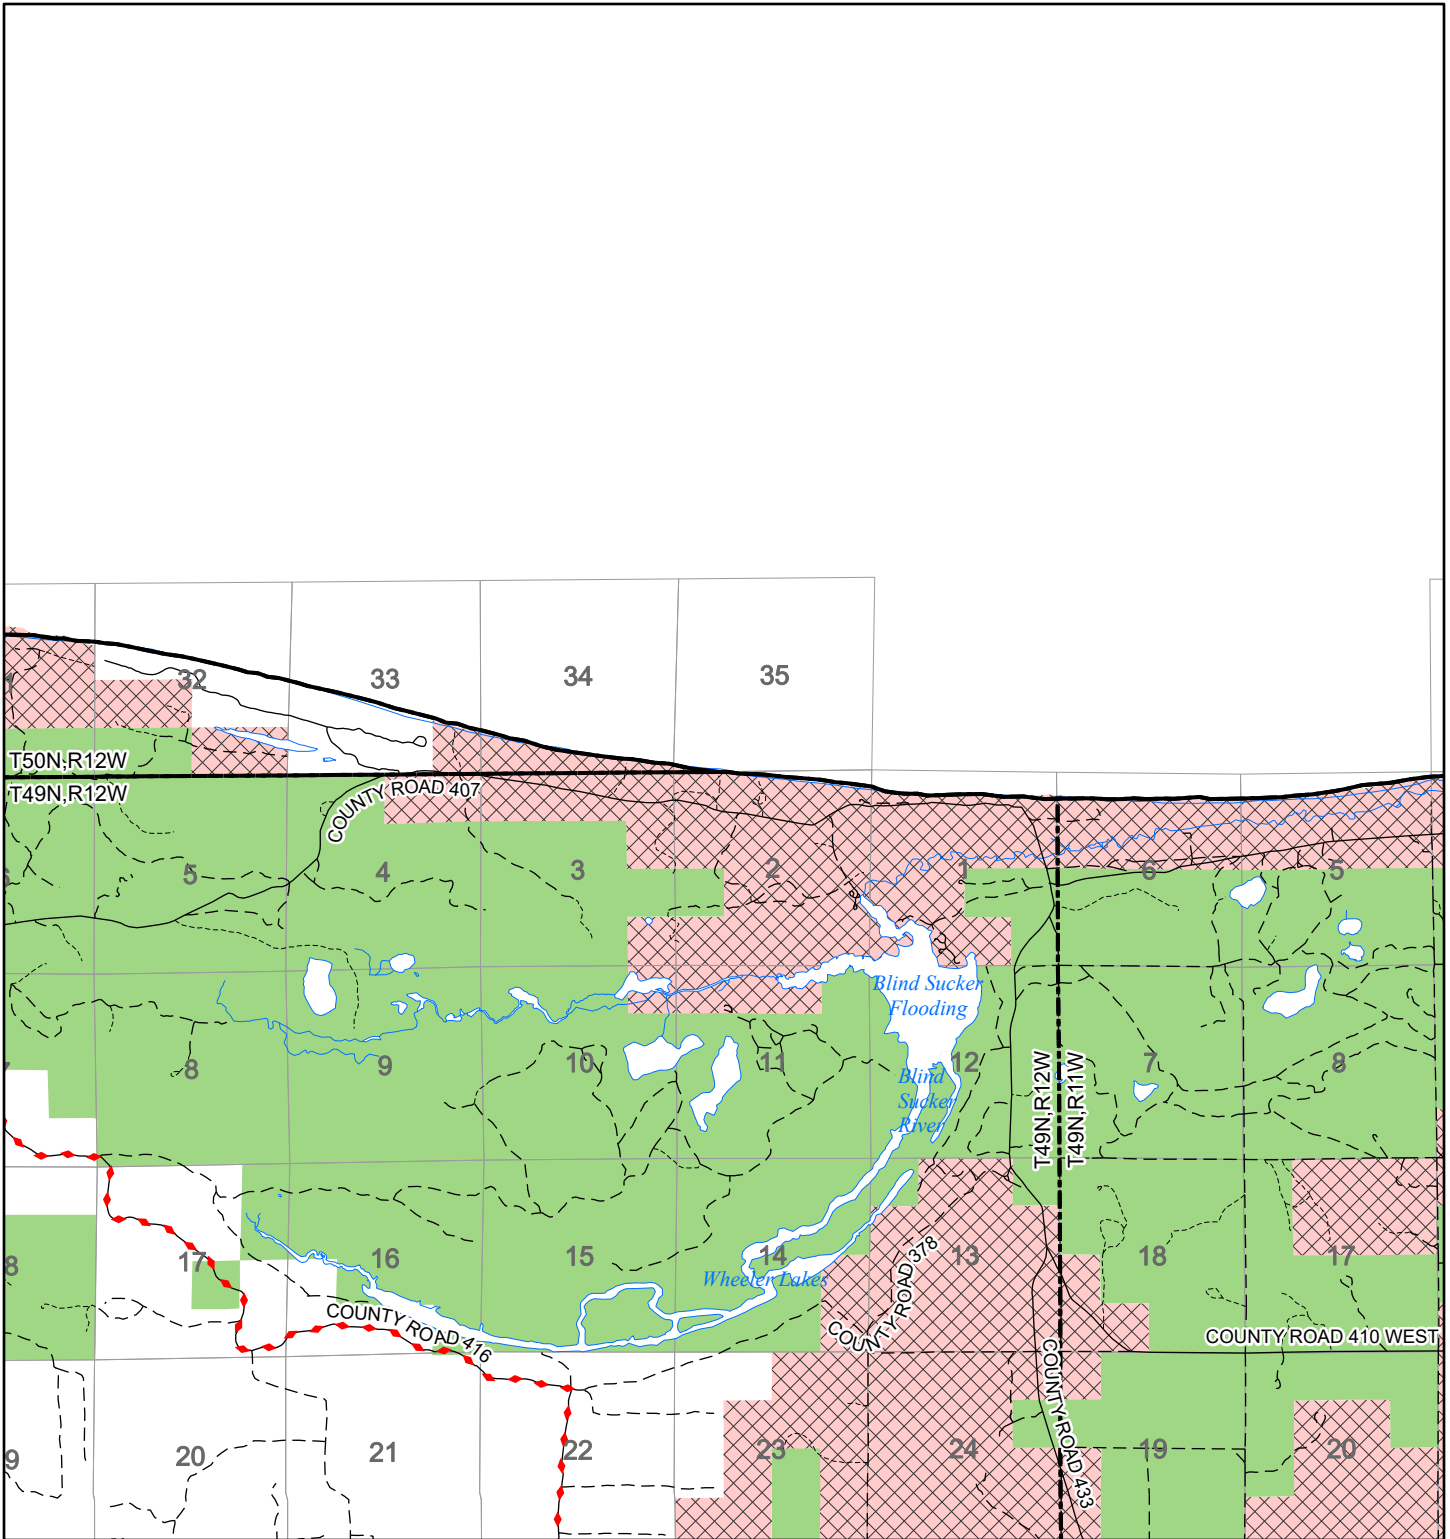

# 2022 Fuelwood Collection Map

## T50N,R12W

### LUCE CO.

- Open to Fuelwood Collection
- Open (Recently Closed Timber Sale)
- State land closed to fuelwood collection
- Snowmobile trail

Effective: April 1, 2022