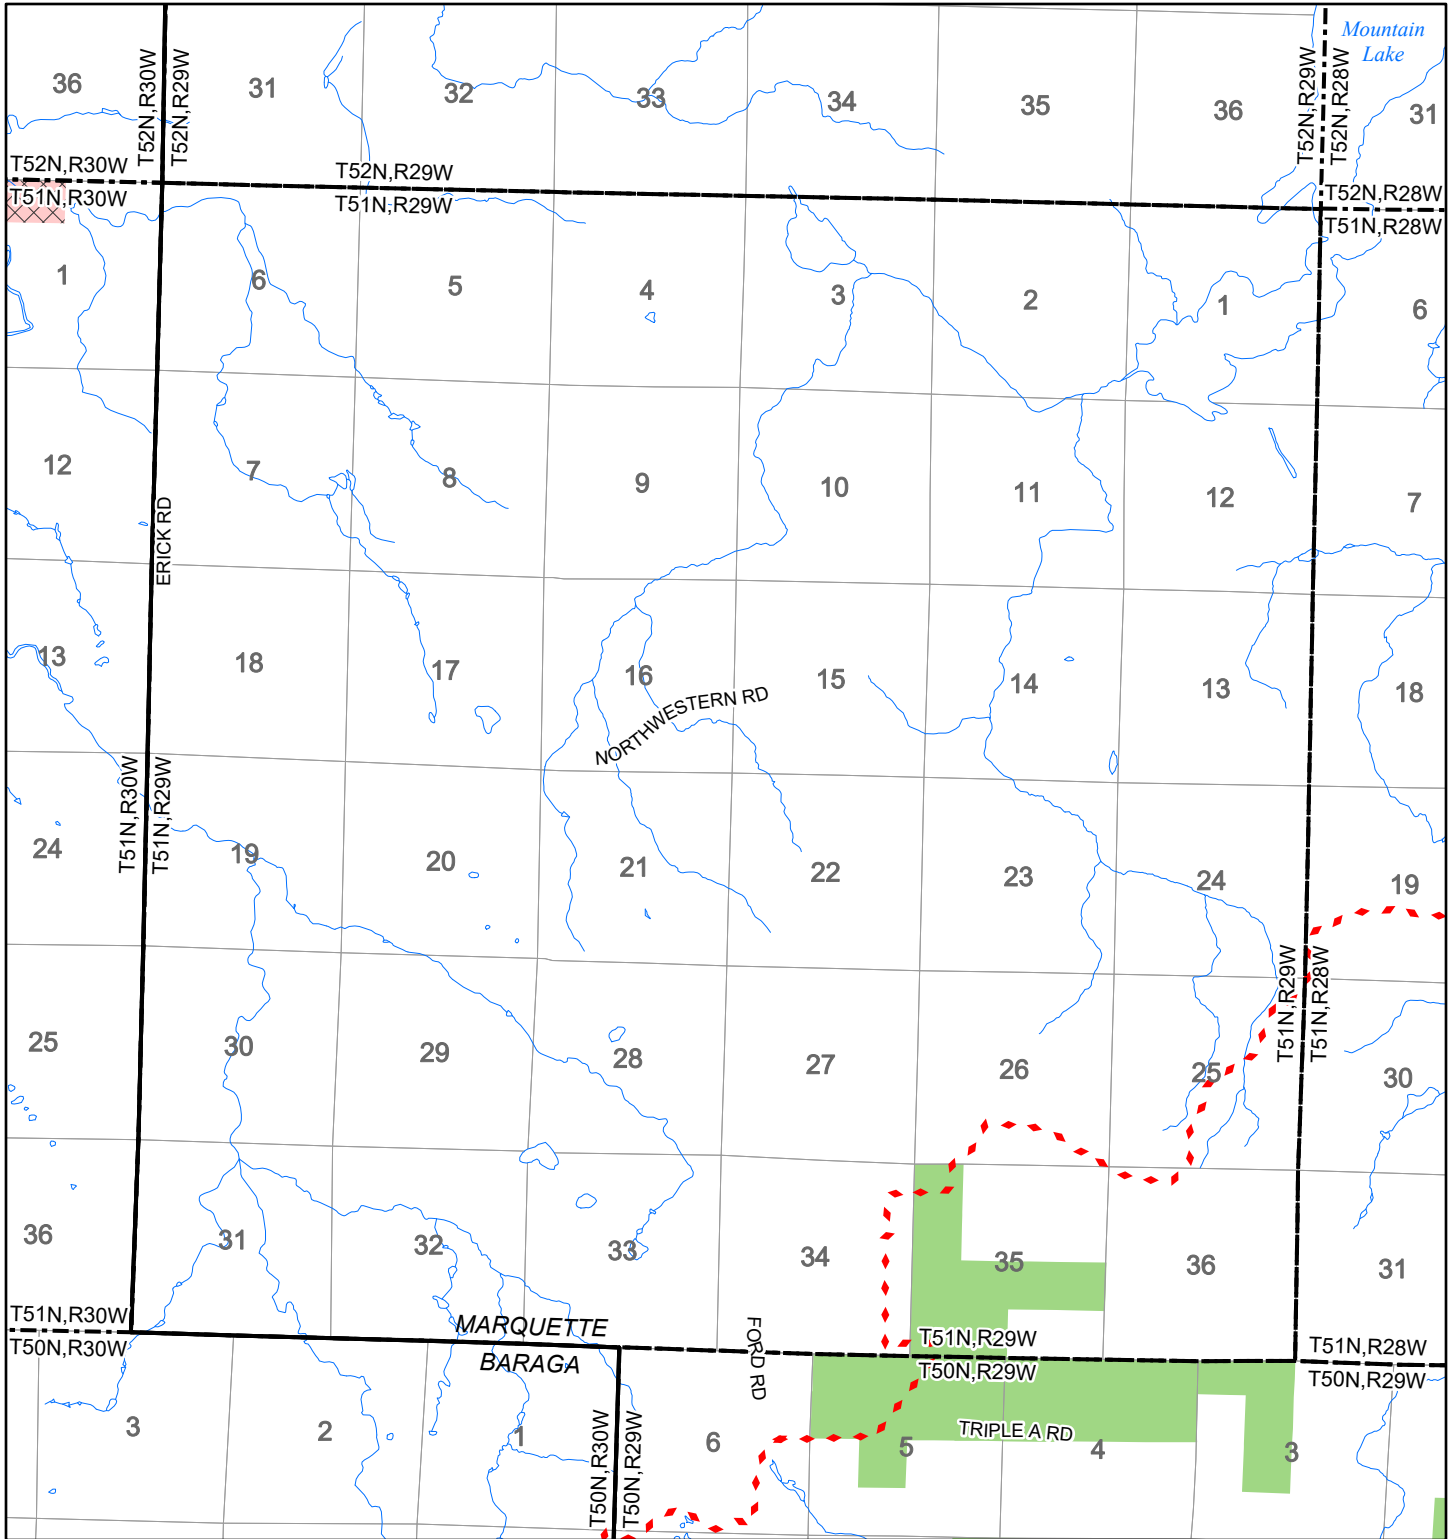

2022 Fuelwood Collection Map

T51N,R29W

MARQUETTE CO.

- Open to Fuelwood Collection
- Open (Recently Closed Timber Sale)
- State land closed to fuelwood collection
- Snowmobile trail

Effective: April 1, 2022