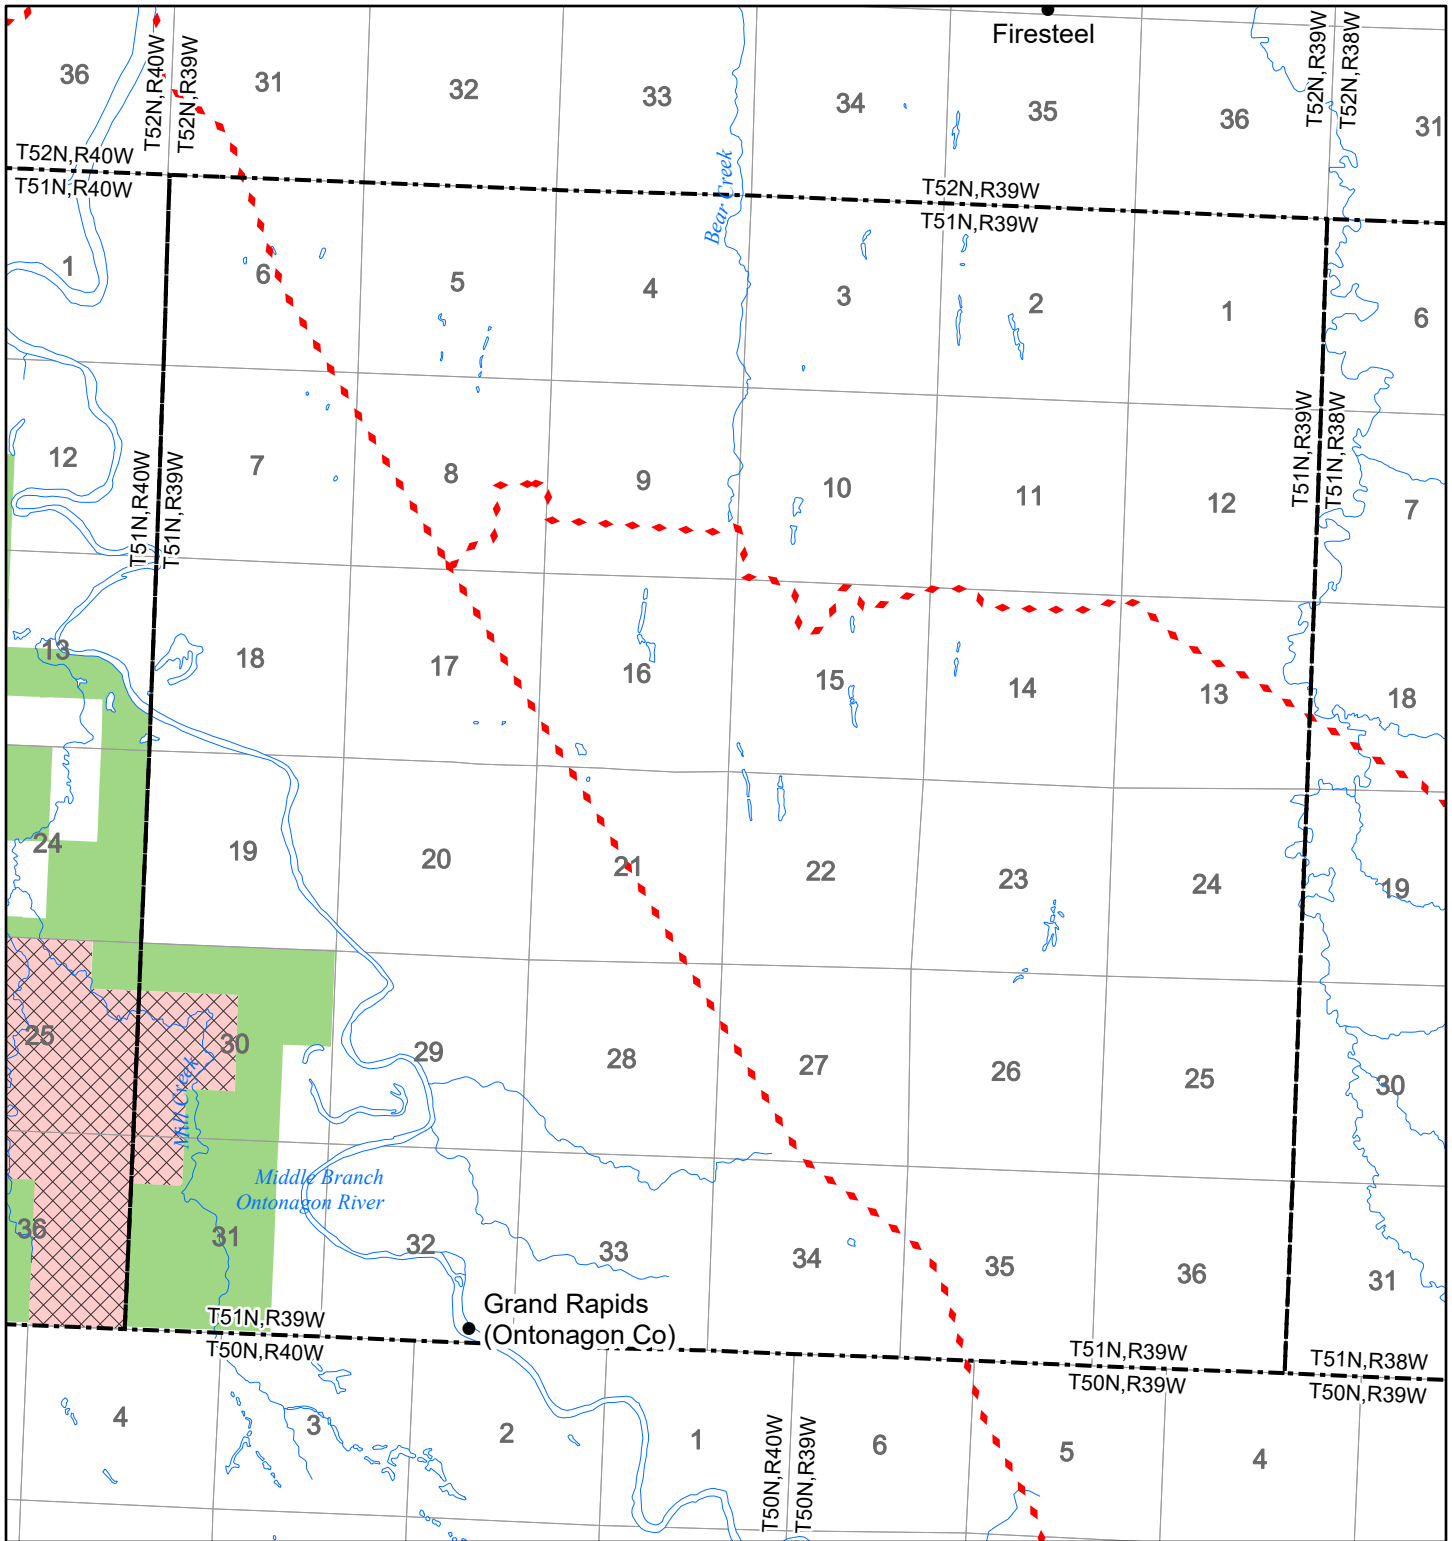

2022 Fuelwood Collection Map

T51N,R39W

ONTONAGON CO.

- Open to Fuelwood Collection
- Open (Recently Closed Timber Sale)
- State land closed to fuelwood collection
- Snowmobile trail

Effective: April 1, 2022