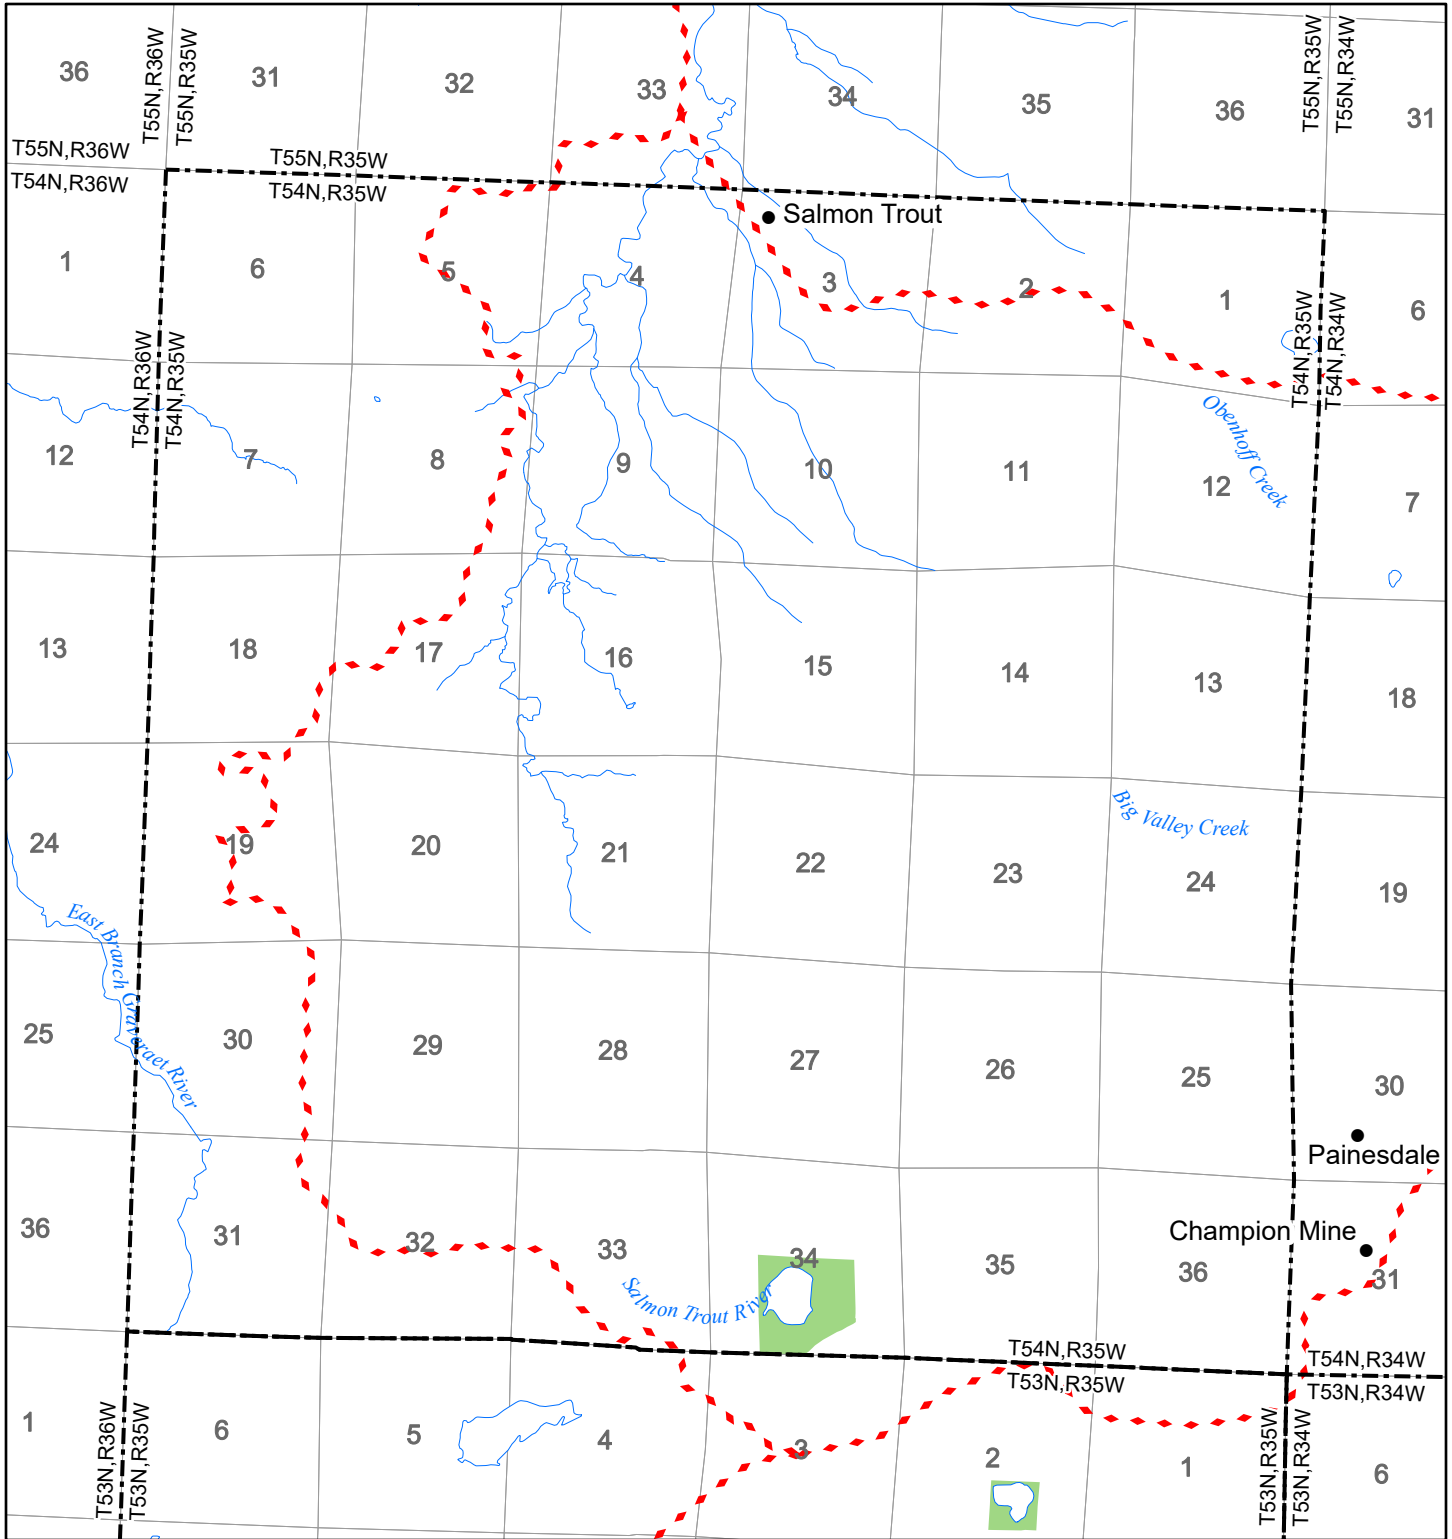

2022 Fuelwood Collection Map

T54N,R35W

HOUGHTON CO.

- Open to Fuelwood Collection
- Open (Recently Closed Timber Sale)
- State land closed to fuelwood collection
- Snowmobile trail

Effective: April 1, 2022