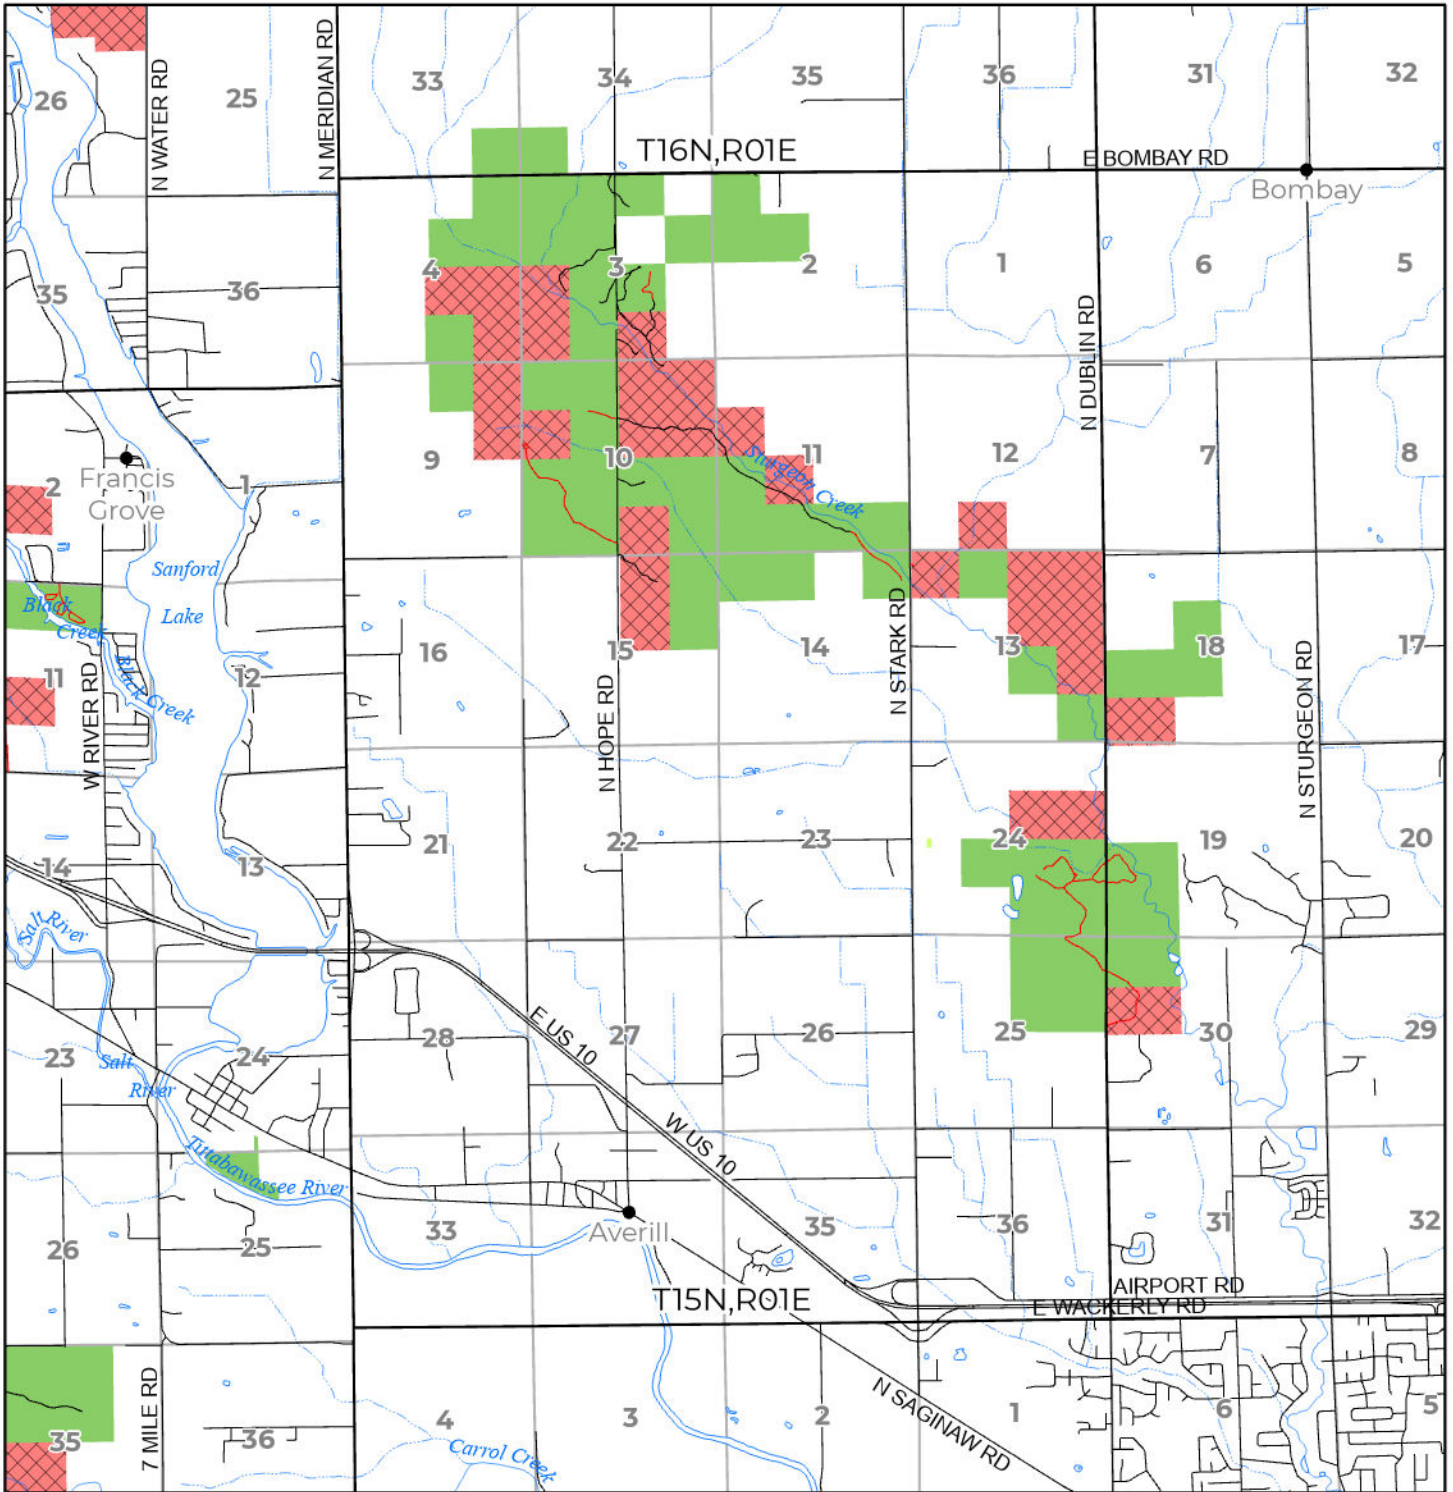

2024 FUELWOOD COLLECTION MIDLAND COUNTY T15N,R01E

- Open (Recently Closed Timber Sale)
- Open
- Open (Military Restrictions - Possible closure from May to September)
- Closed