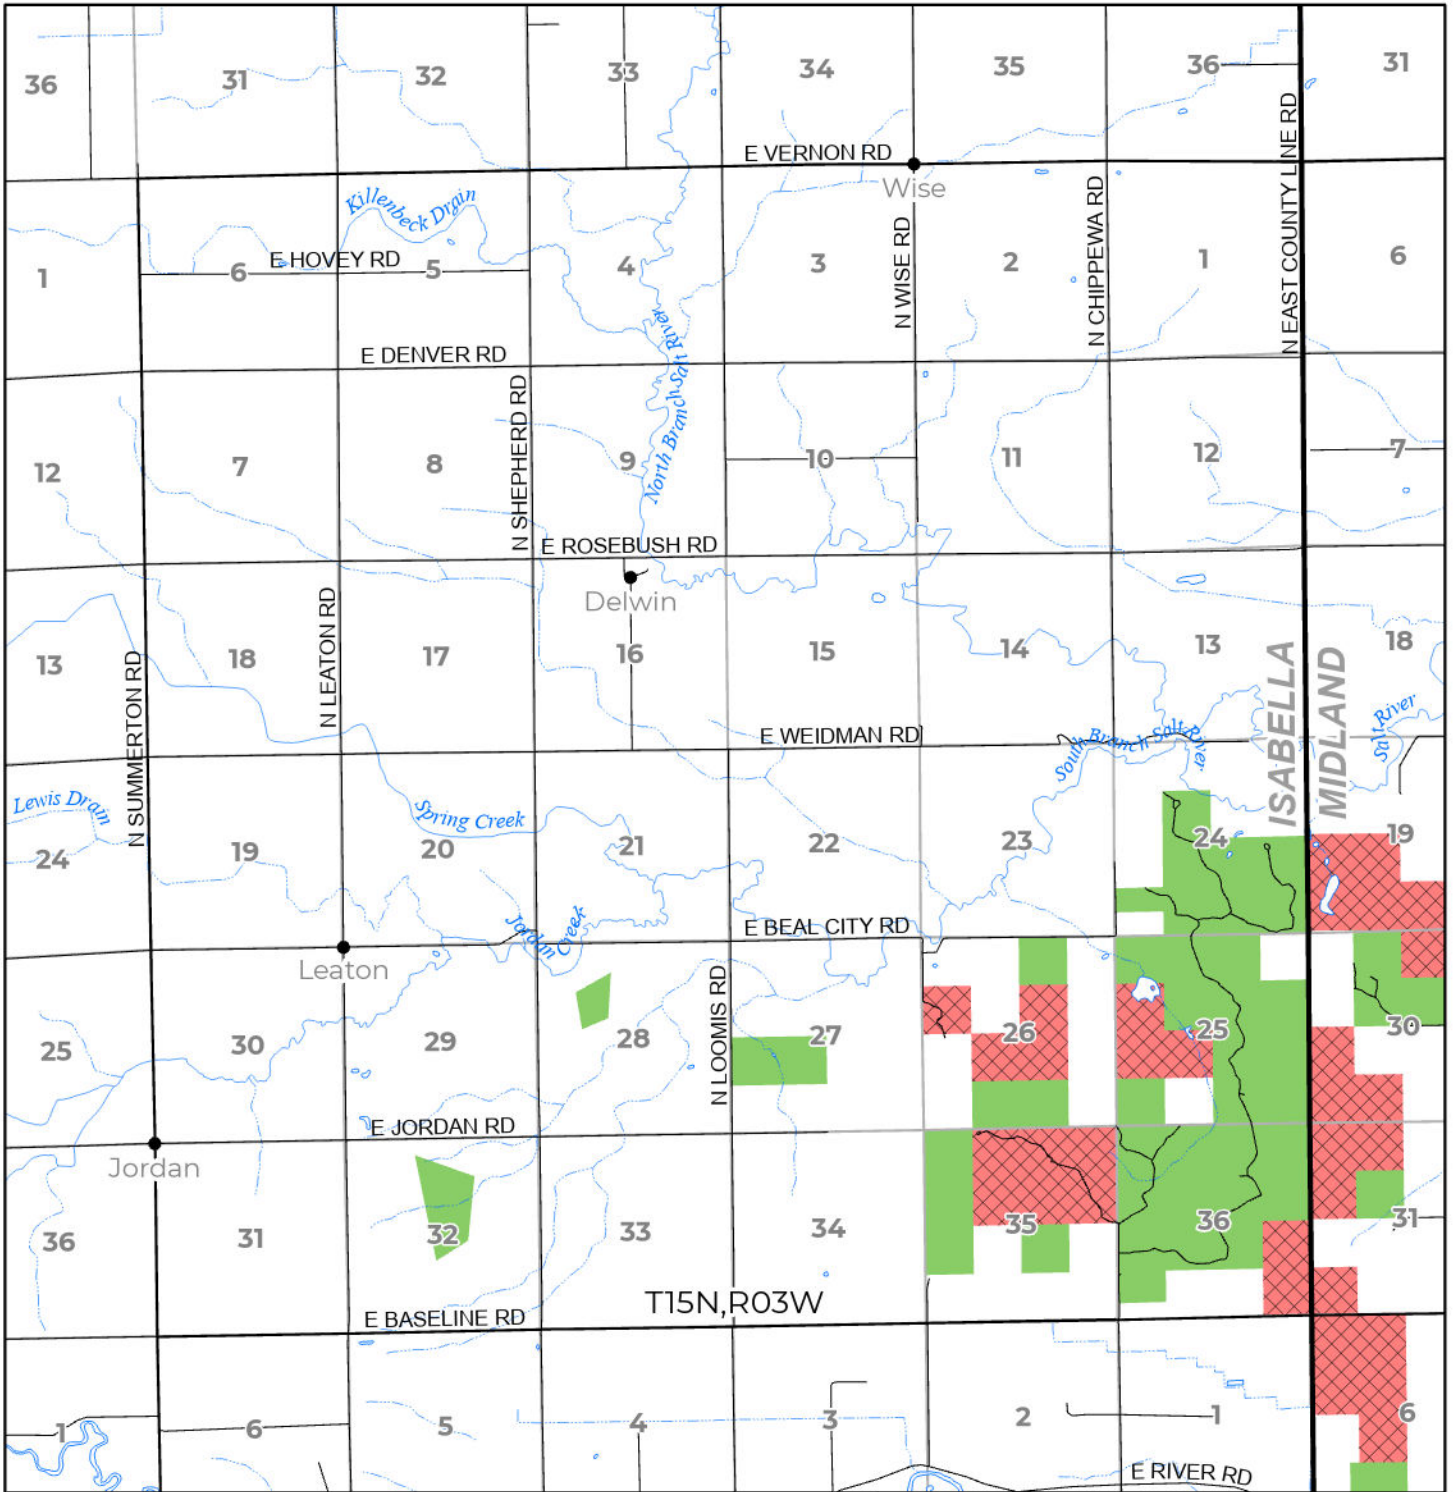

2024 FUELWOOD COLLECTION  
 ISABELLA COUNTY  
 T15N,R03W

- Open (Recently Closed Timber Sale)
- Open
- Open (Military Restrictions - Possible closure from May to September)
- Closed