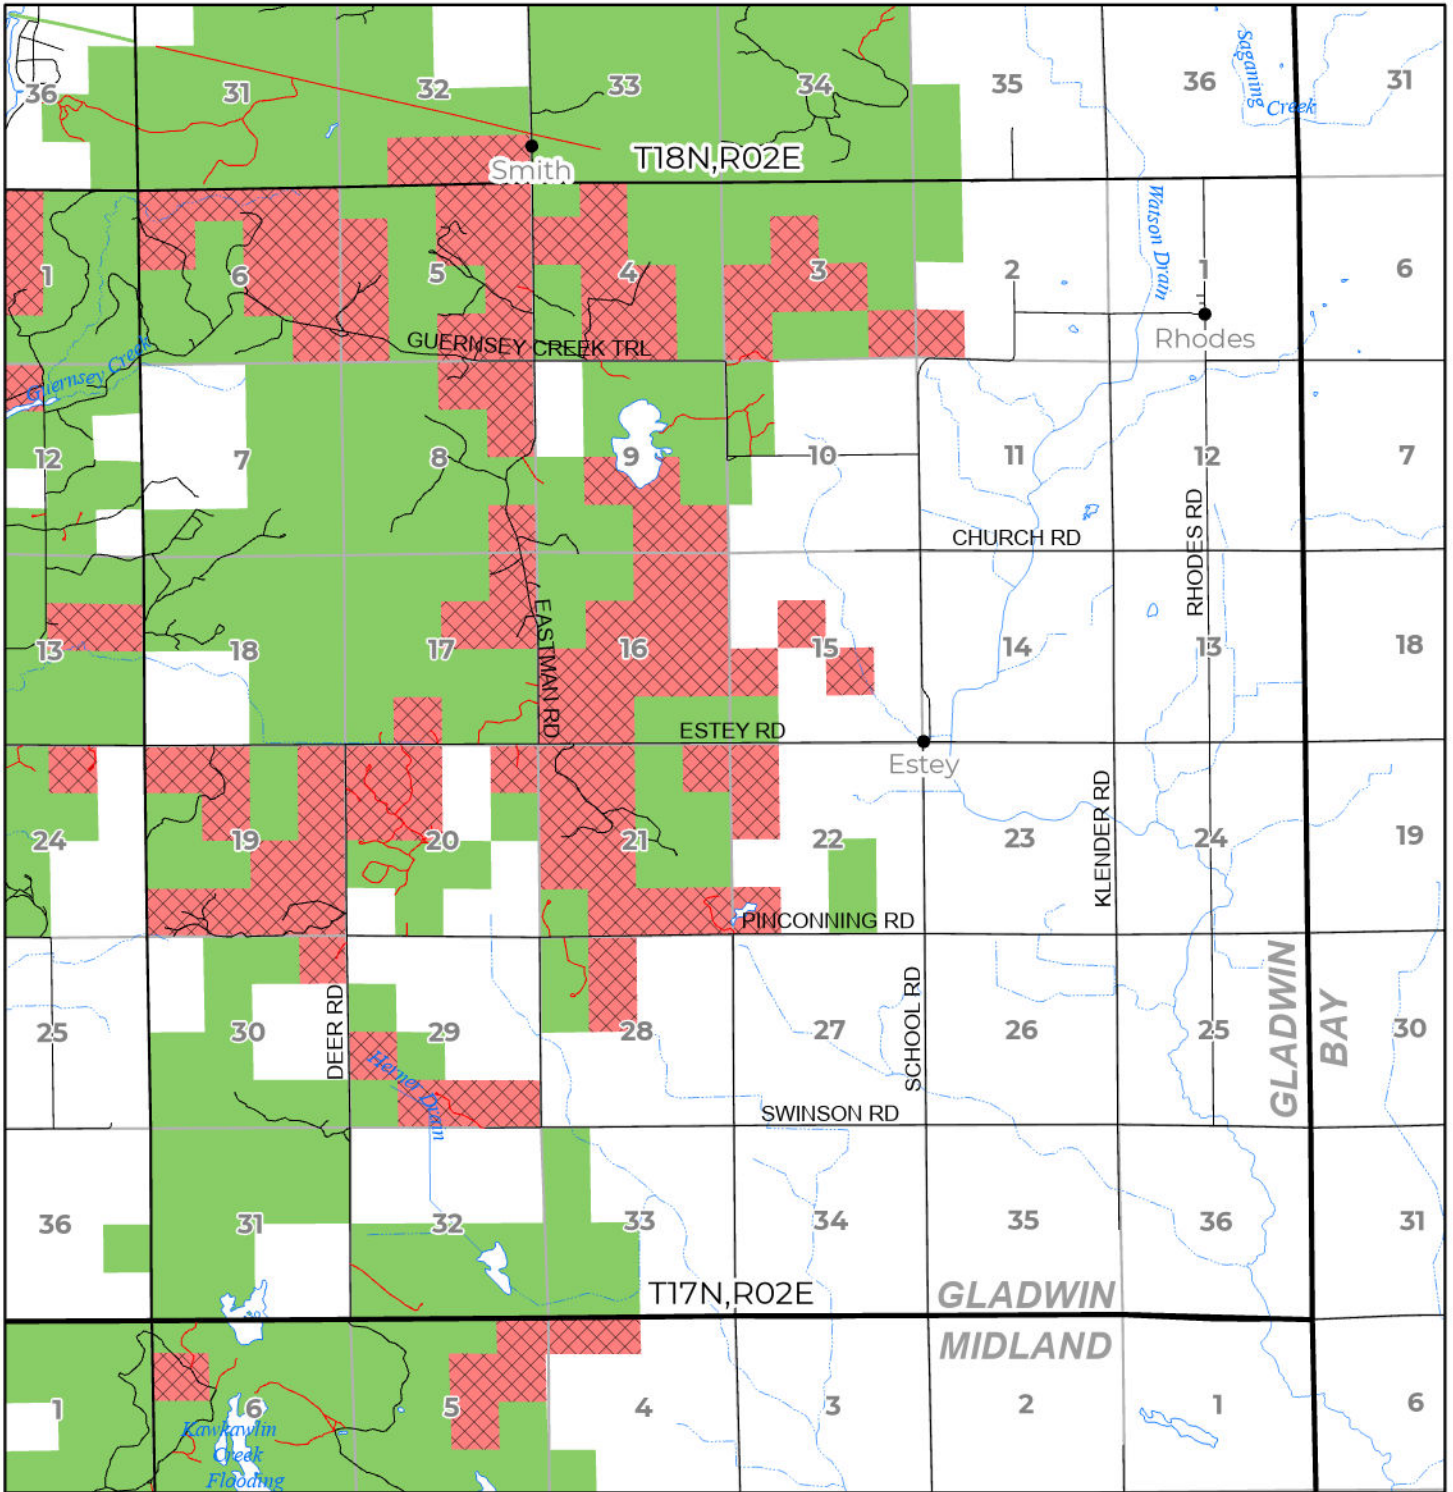

2024 FUELWOOD COLLECTION
GLADWIN COUNTY
T17N,R02E

- Open (Recently Closed Timber Sale)
- Open
- Open (Military Restrictions - Possible closure from May to September)
- Closed