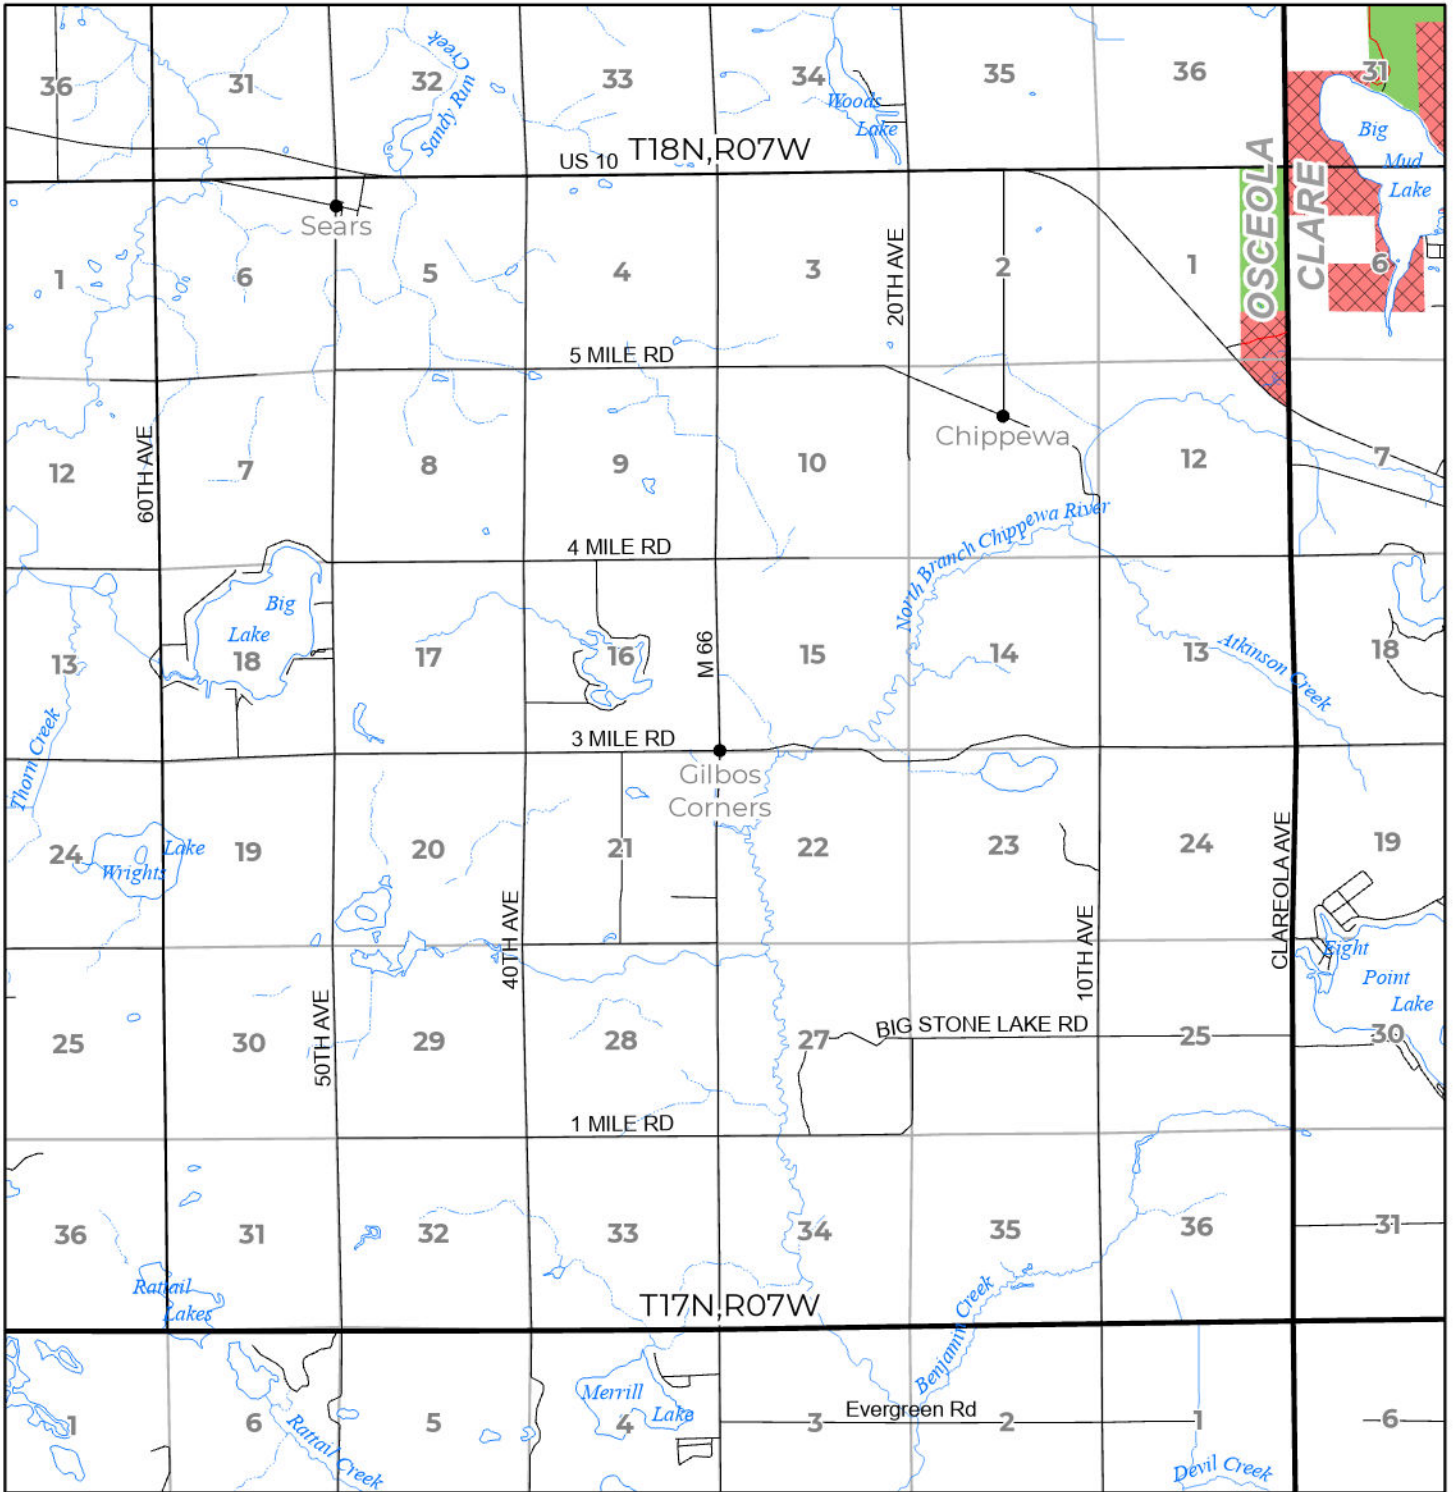

2024 FUELWOOD COLLECTION
OSCEOLA COUNTY
T17N,R07W

- Open (Recently Closed Timber Sale)
- Open
- Open (Military Restrictions - Possible closure from May to September)
- Closed