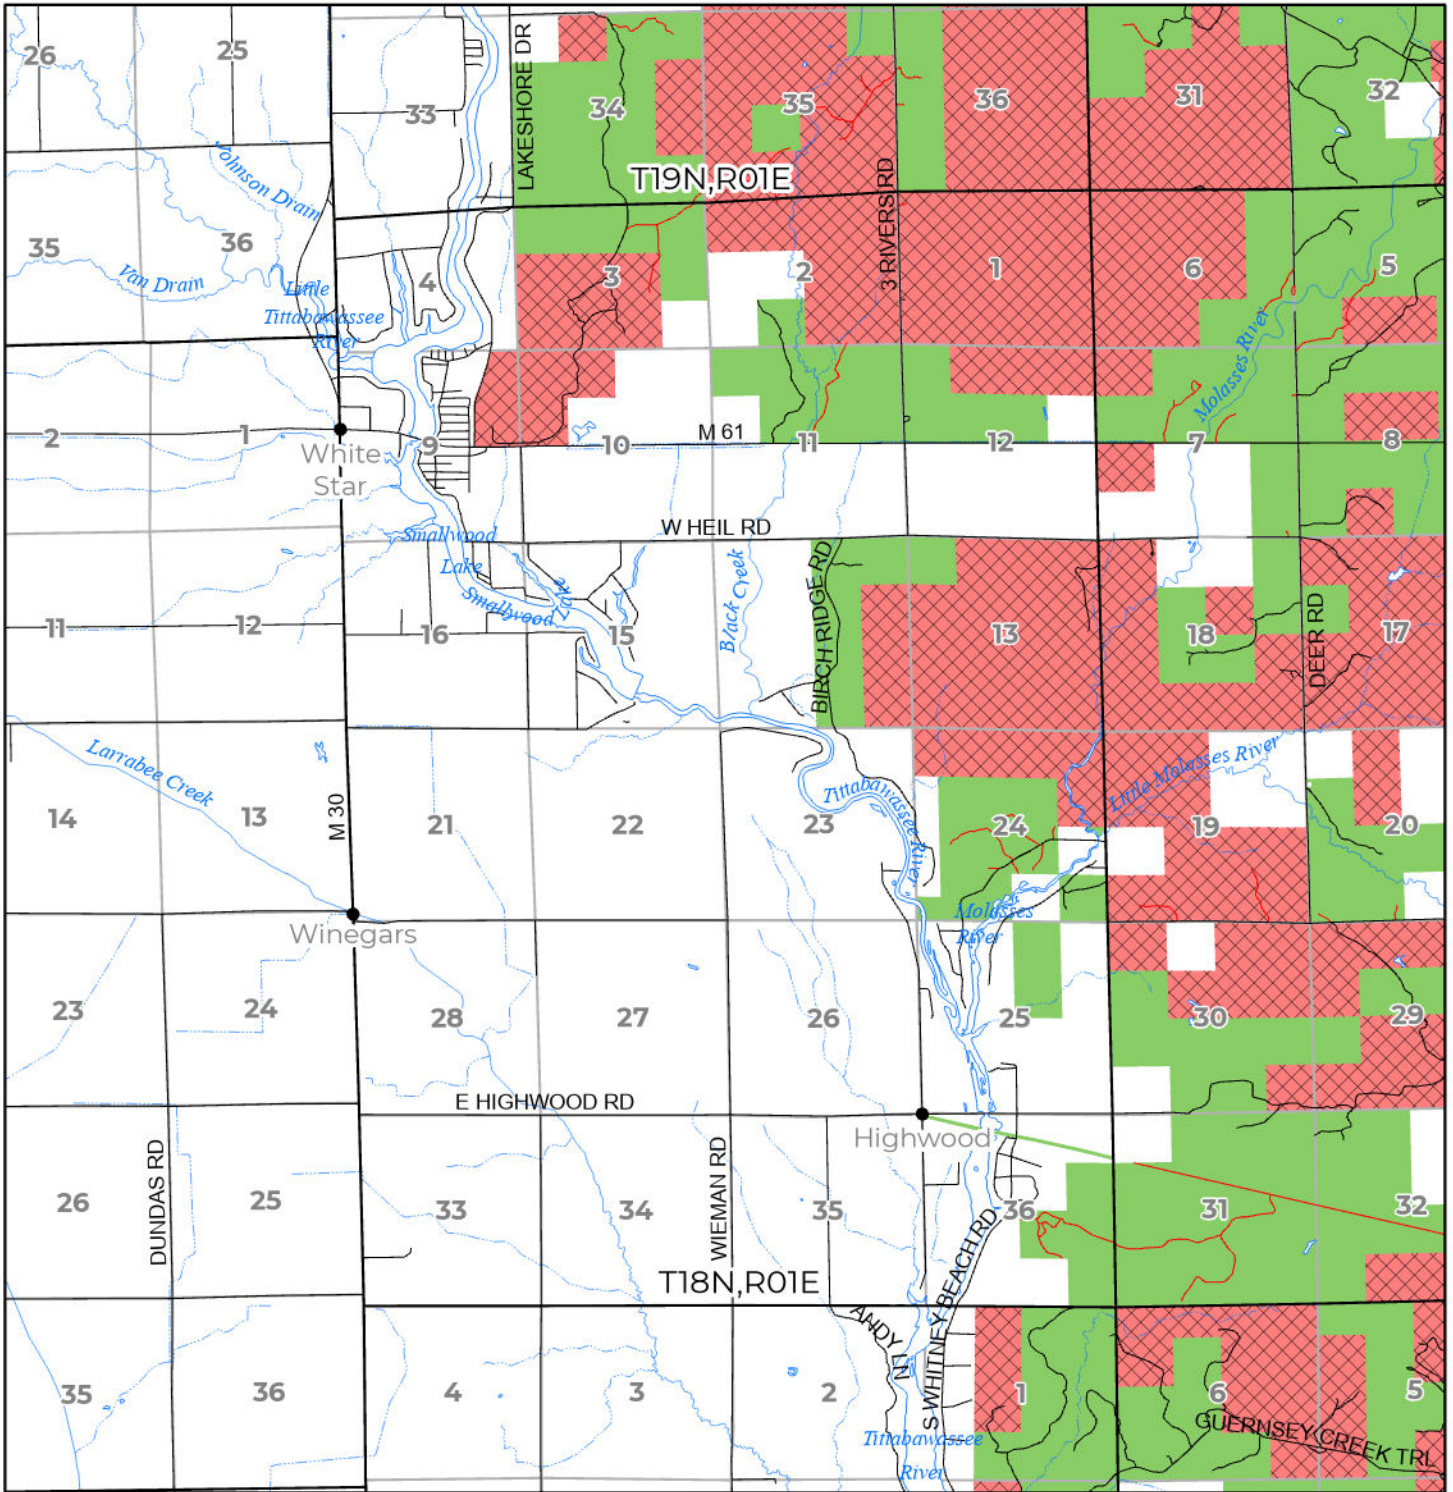

2024 FUELWOOD COLLECTION
GLADWIN COUNTY
T18N,R01E

- Open (Recently Closed Timber Sale)
- Open
- Open (Military Restrictions - Possible closure from May to September)
- Closed