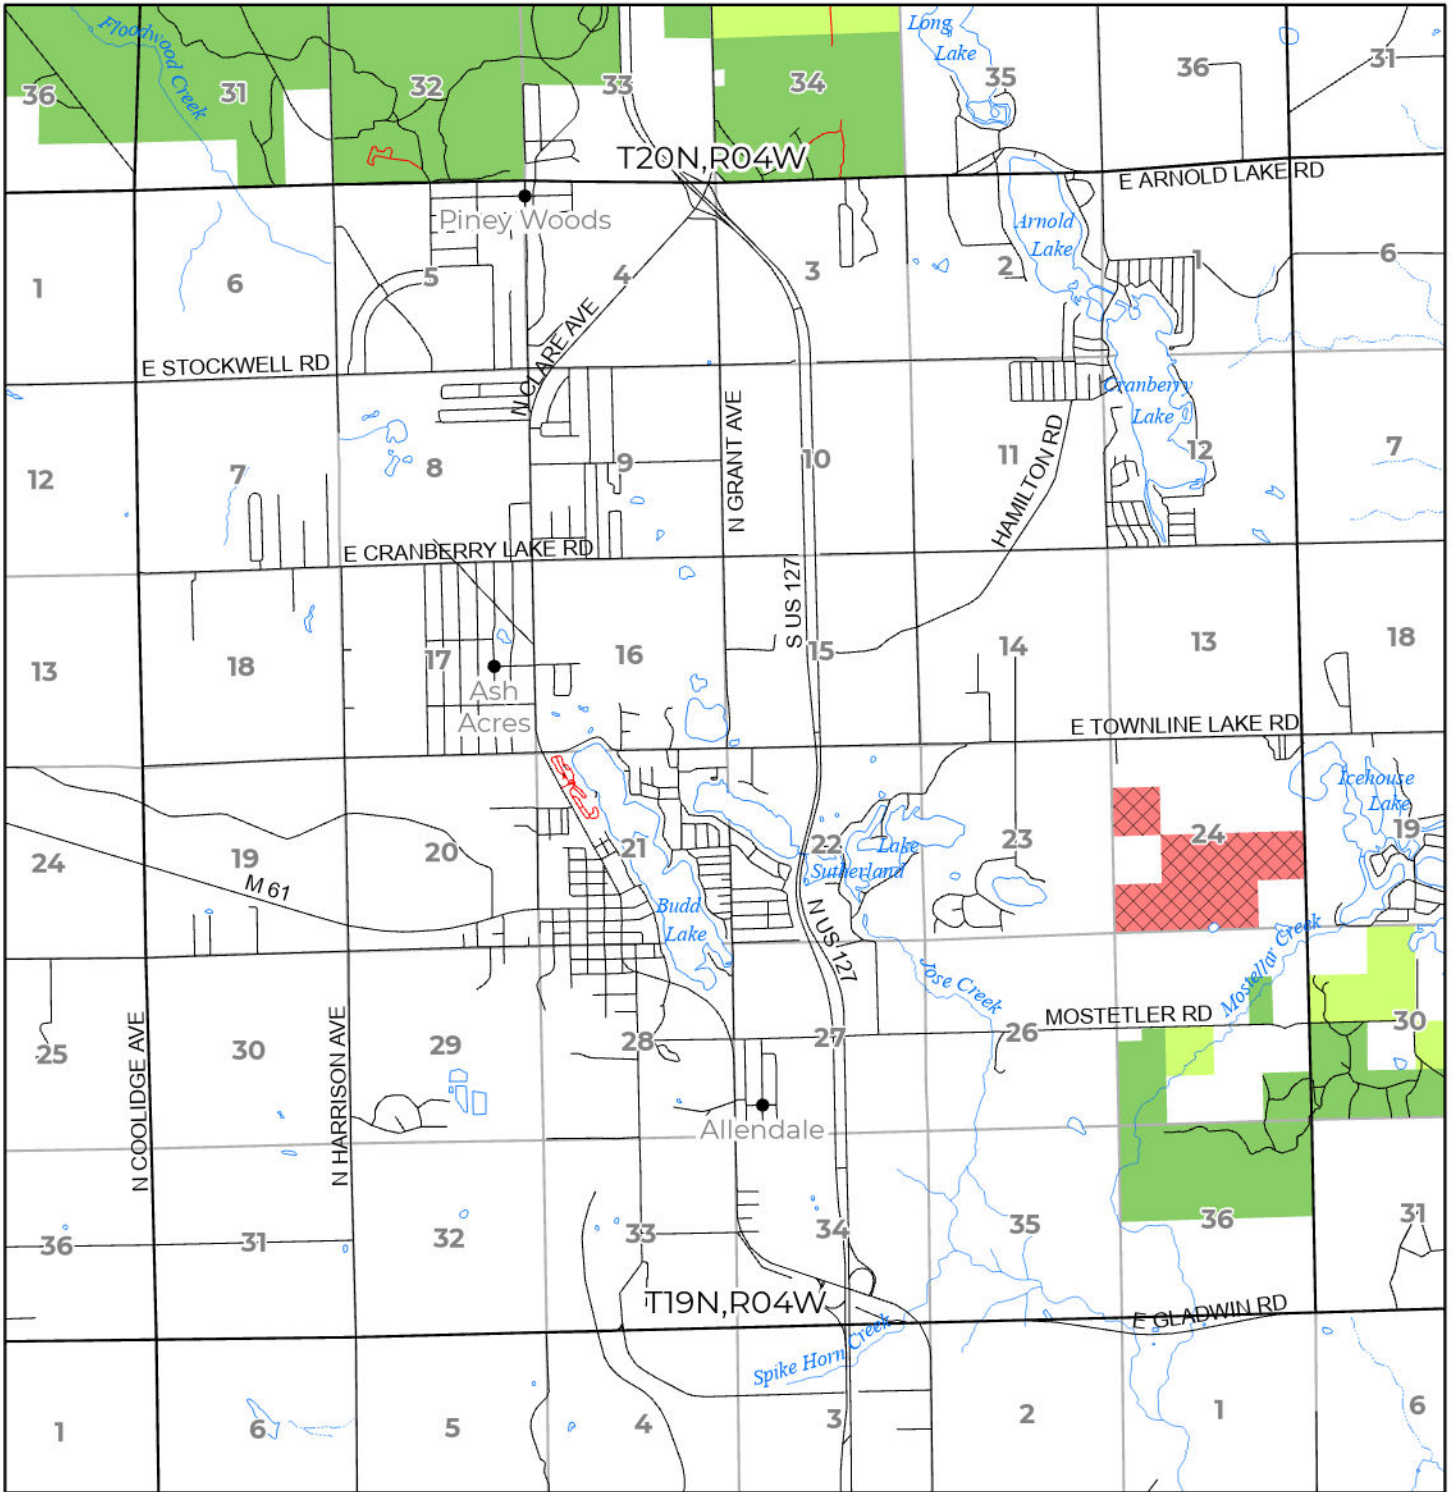

2024 FUELWOOD COLLECTION
CLARE COUNTY
T19N,R04W

- Open (Recently Closed Timber Sale)
- Open
- Open (Military Restrictions – Possible closure from May to September)
- Closed