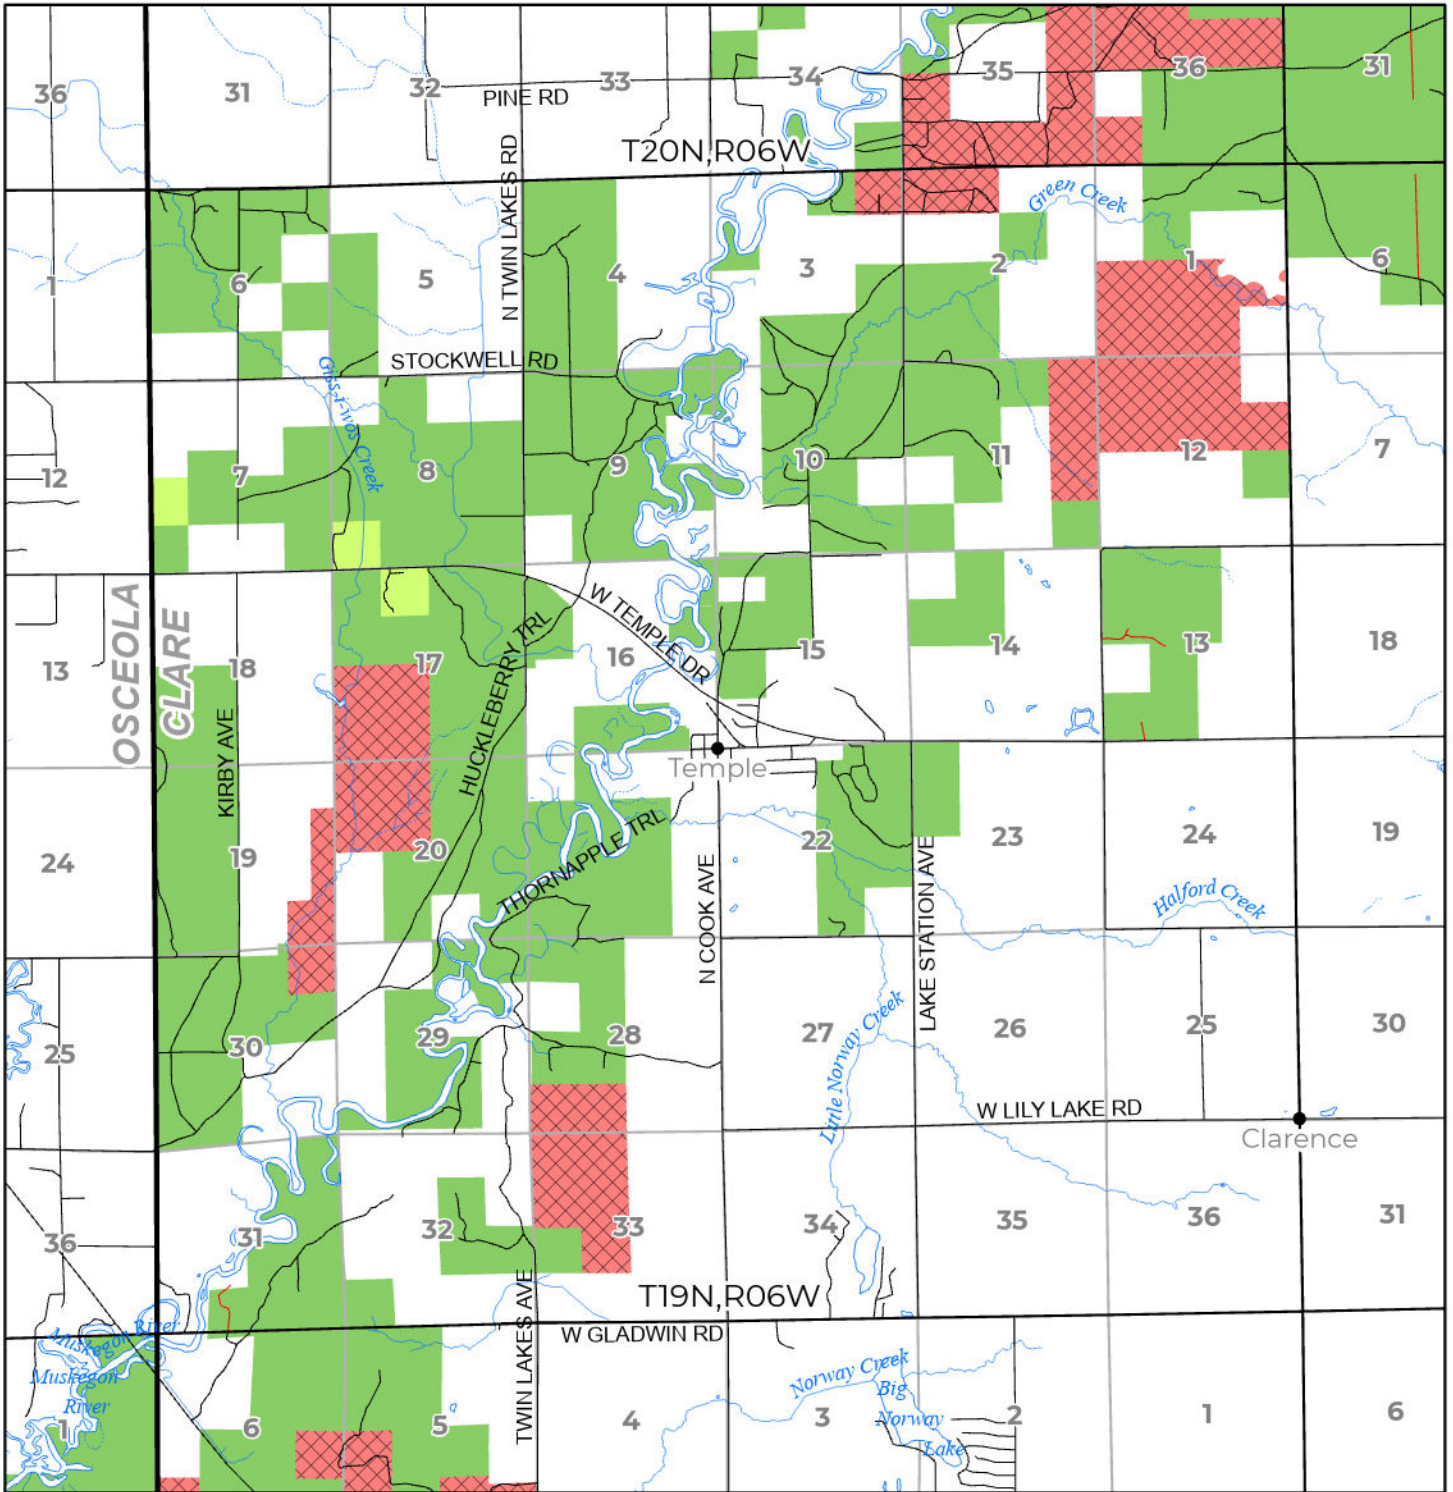

2024 FUELWOOD COLLECTION
 CLARE COUNTY
T19N,R06W

- Open (Recently Closed Timber Sale)
- Open
- Open (Military Restrictions - Possible closure from May to September)
- Closed