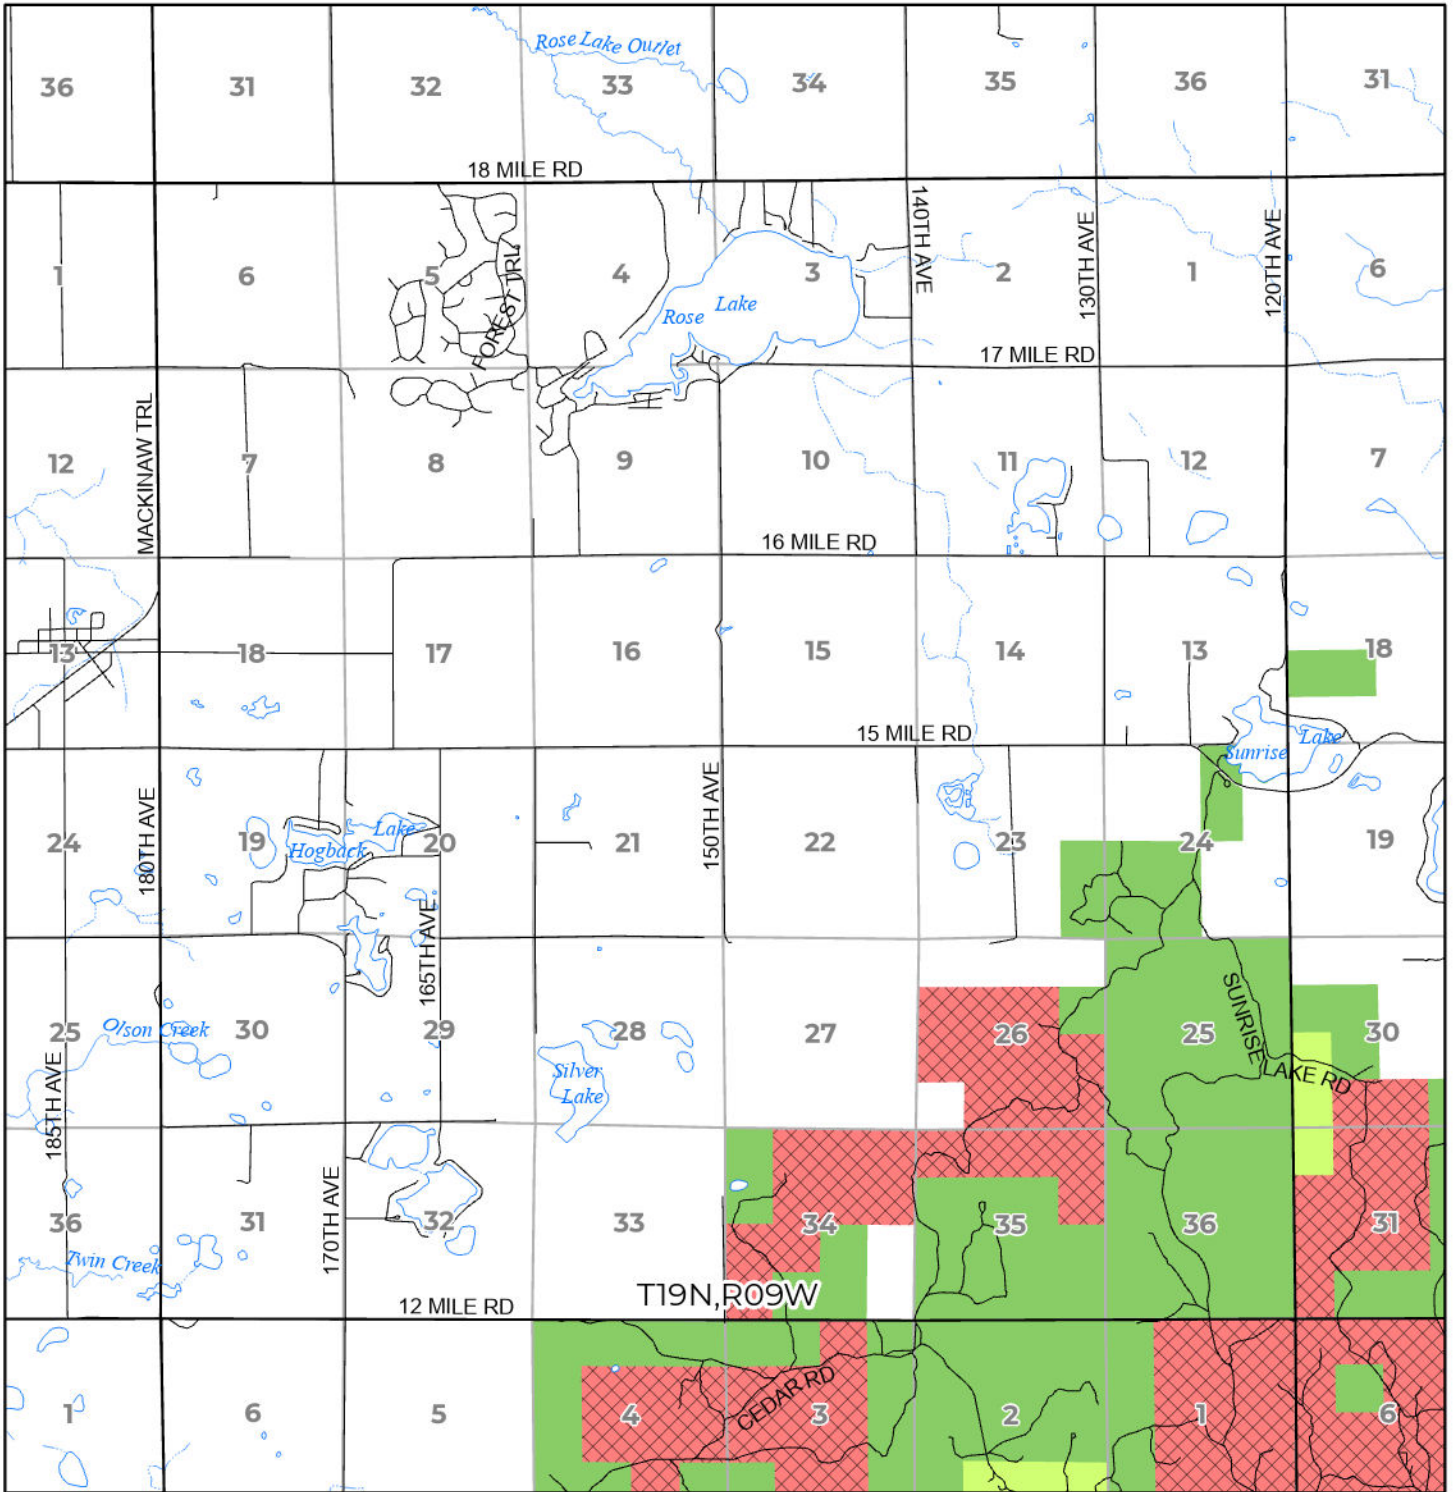

2024 FUELWOOD COLLECTION
OSCEOLA COUNTY
T19N,R09W

- Open (Recently Closed Timber Sale)
- Open
- Open (Military Restrictions – Possible closure from May to September)
- Closed