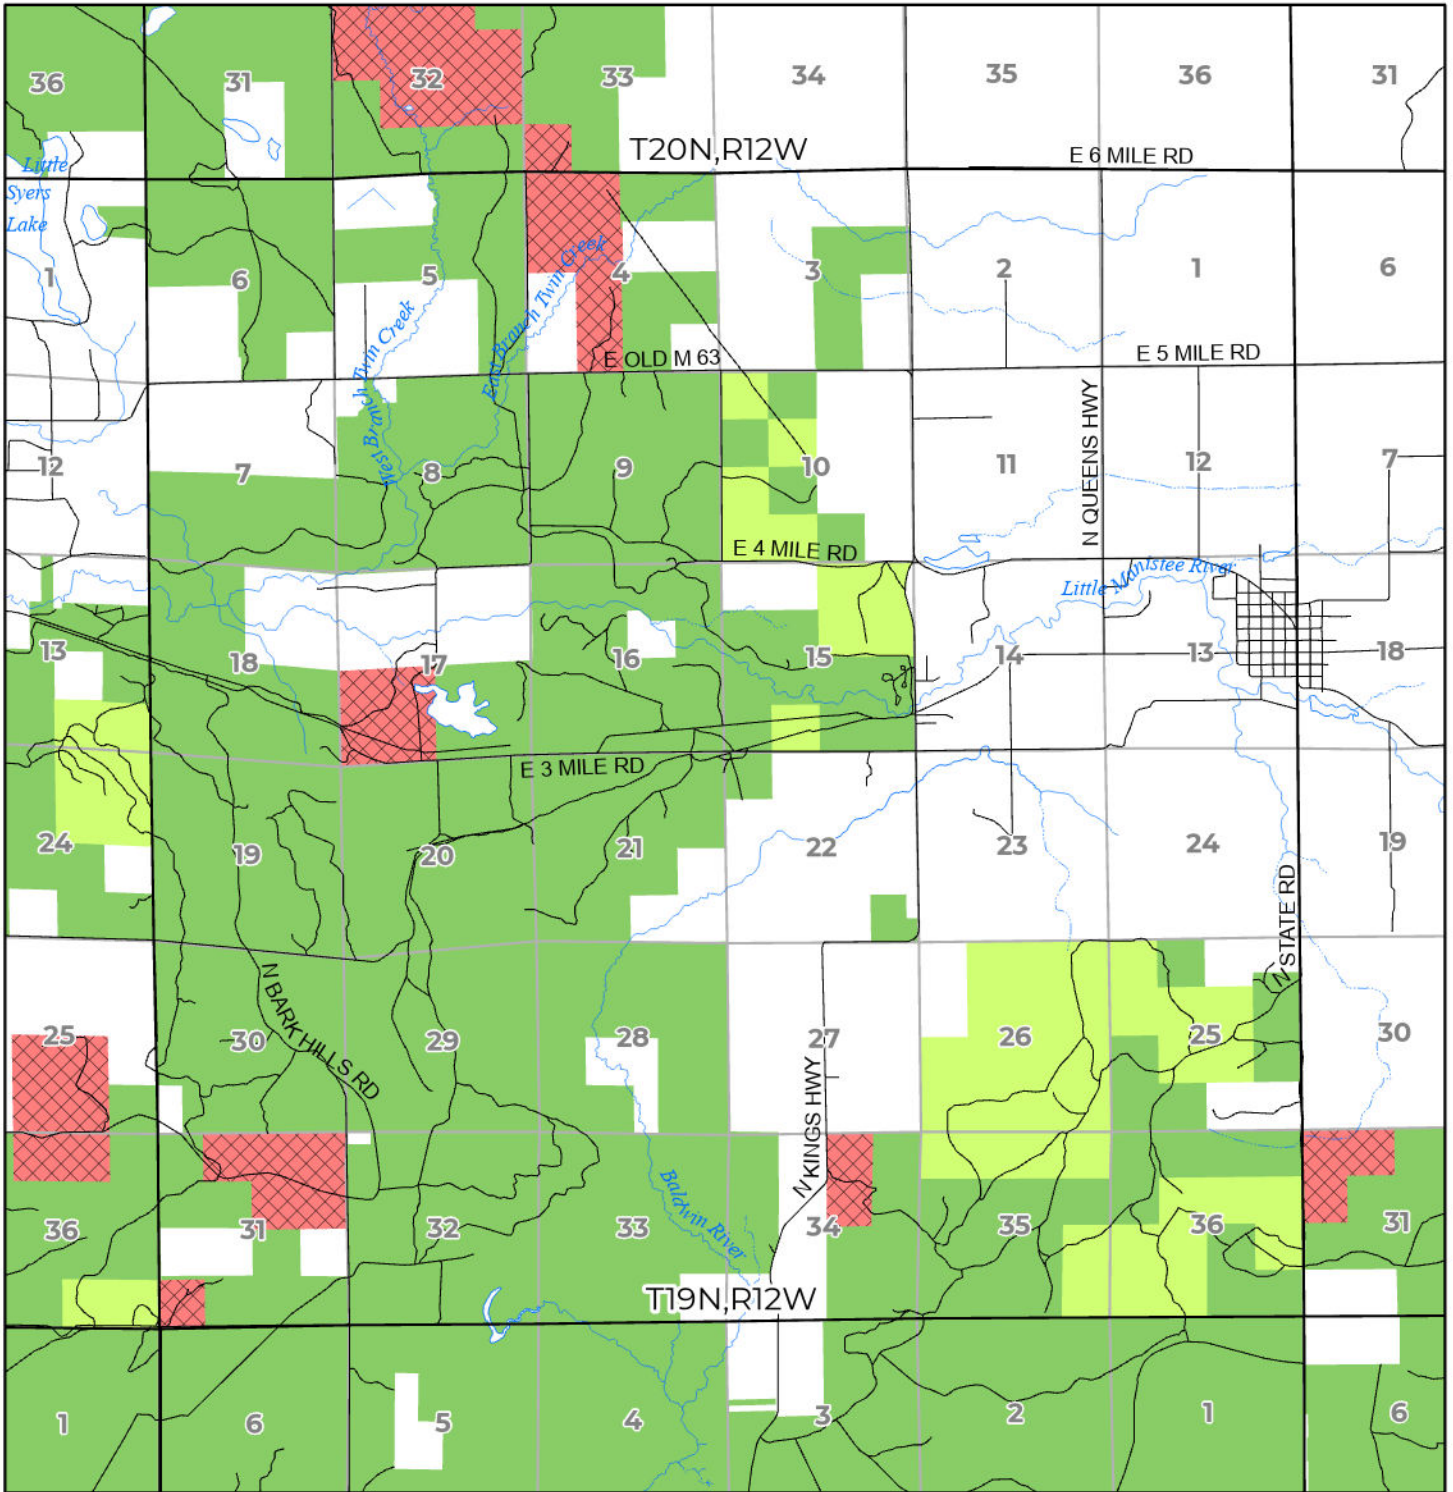

2024 FUELWOOD COLLECTION
LAKE COUNTY
T19N,R12W

- Open (Recently Closed Timber Sale)
- Open
- Open (Military Restrictions - Possible closure from May to September)
- Closed