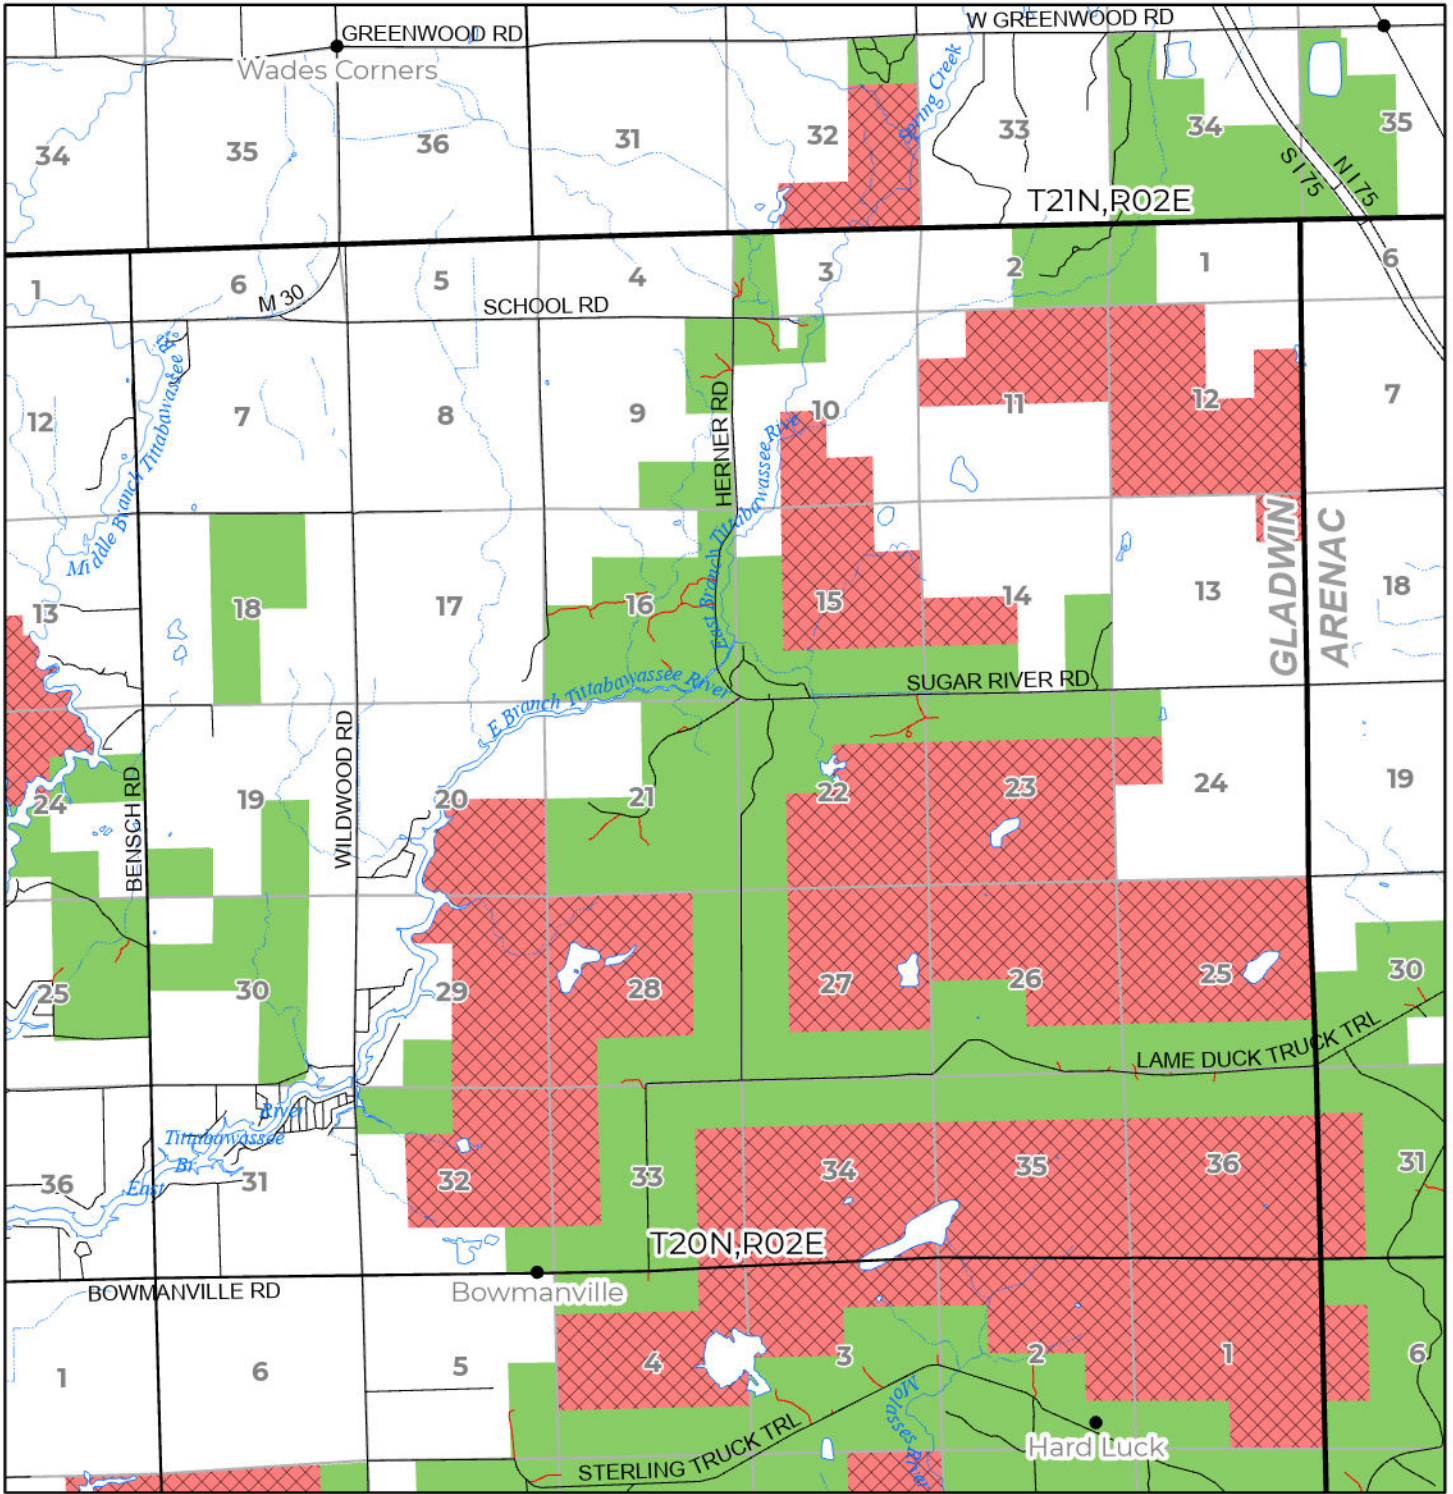

2024 FUELWOOD COLLECTION GLADWIN COUNTY T20N,R02E

- Open (Recently Closed Timber Sale)
- Open
- Open (Military Restrictions - Possible closure from May to September)
- Closed