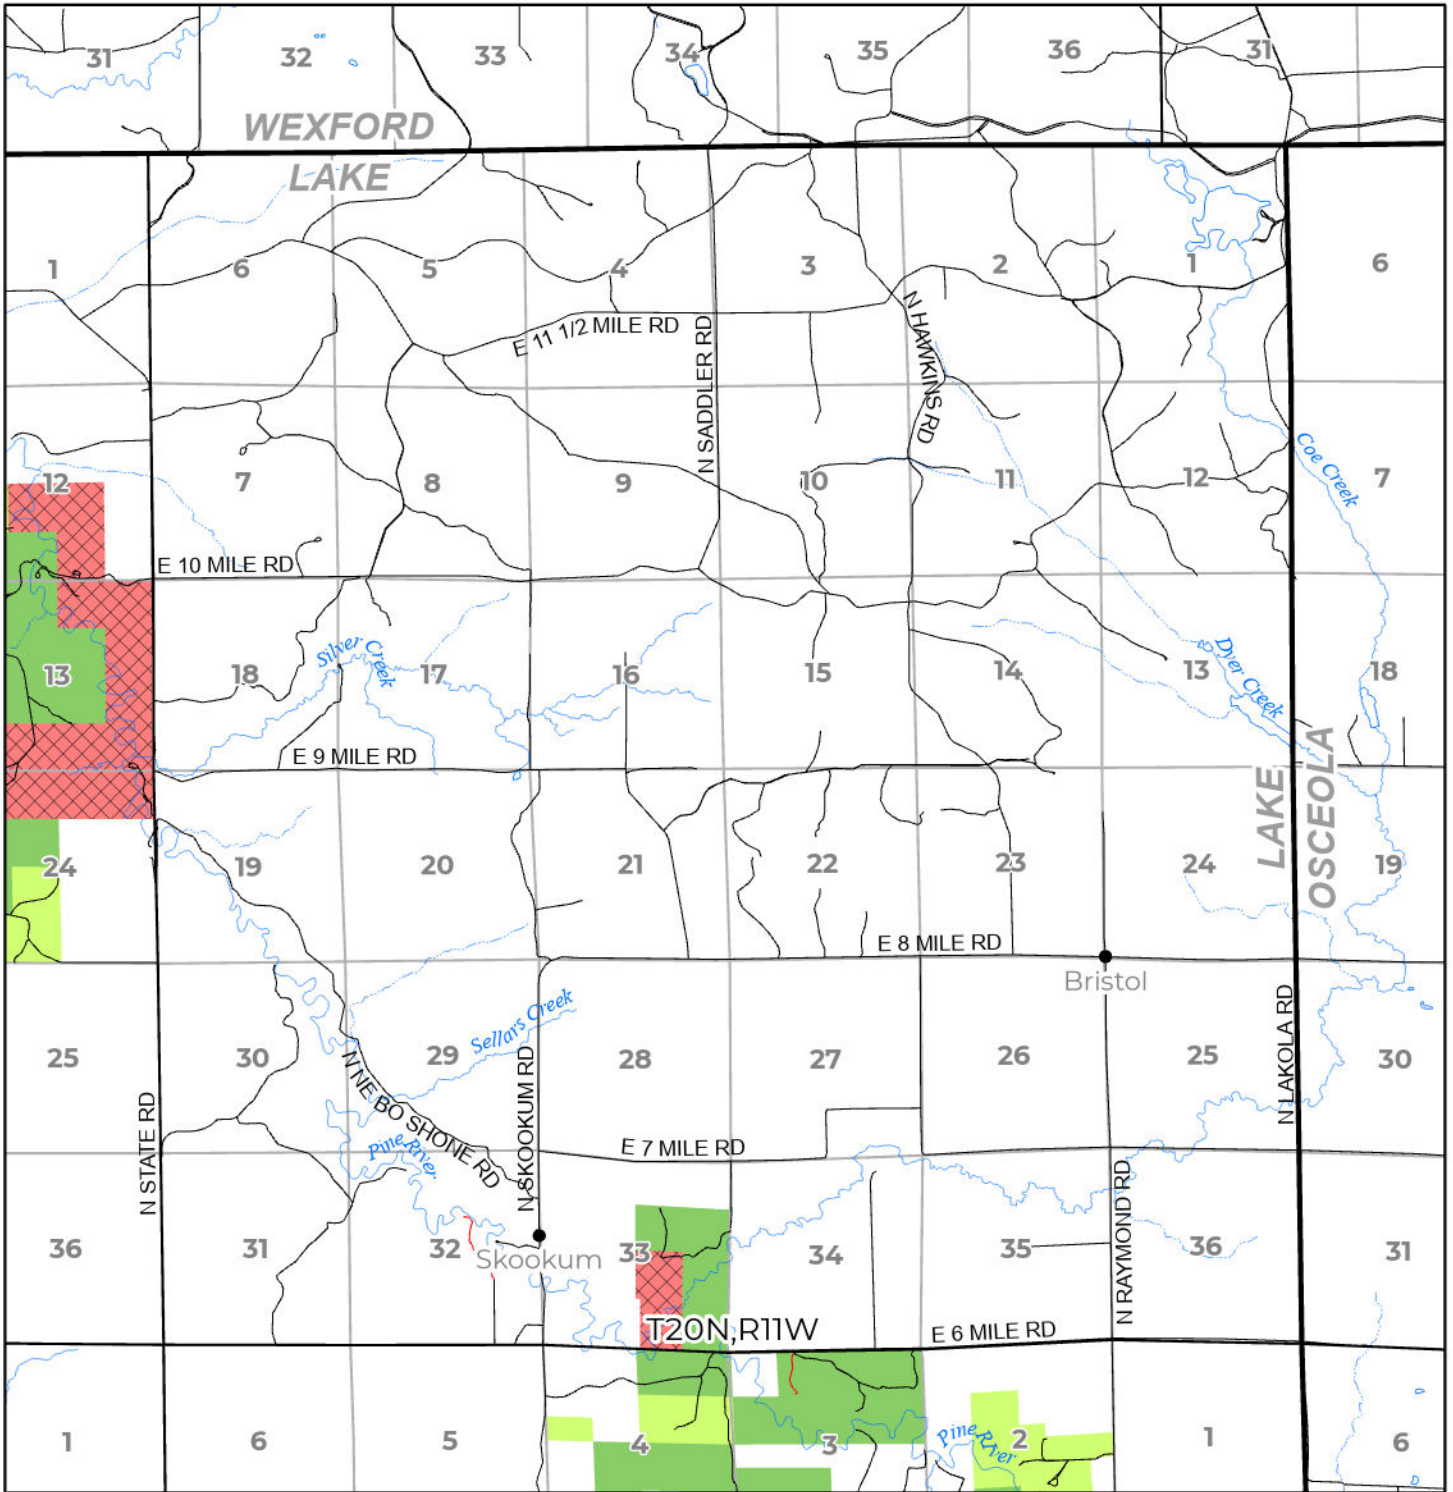

2024 FUELWOOD COLLECTION  
 LAKE COUNTY  
**T20N,R11W**

- Open (Recently Closed Timber Sale)
- Open
- Open (Military Restrictions - Possible closure from May to September)
- Closed