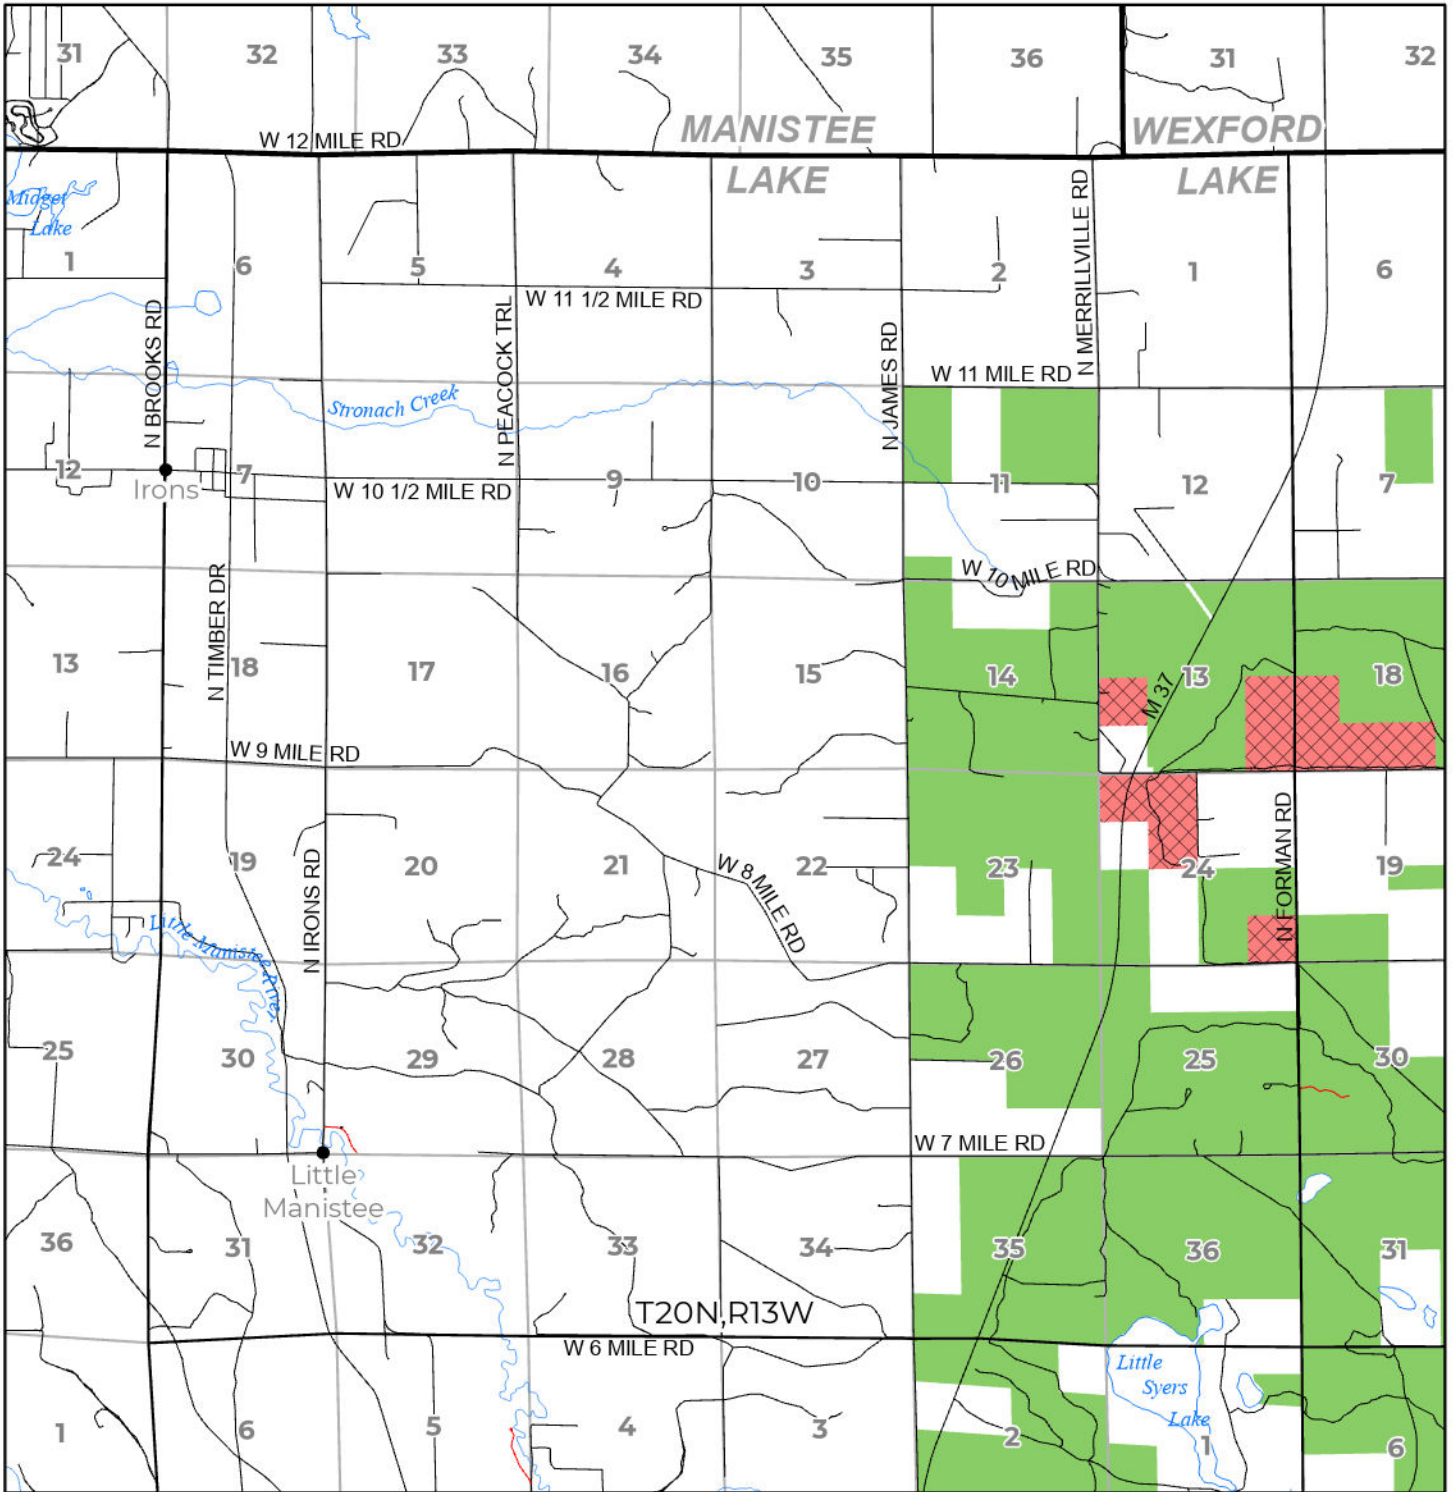

2024 FUELWOOD COLLECTION
 LAKE COUNTY
T20N,R13W

- Open (Recently Closed Timber Sale)
- Open
- Open (Military Restrictions – Possible closure from May to September)
- Closed