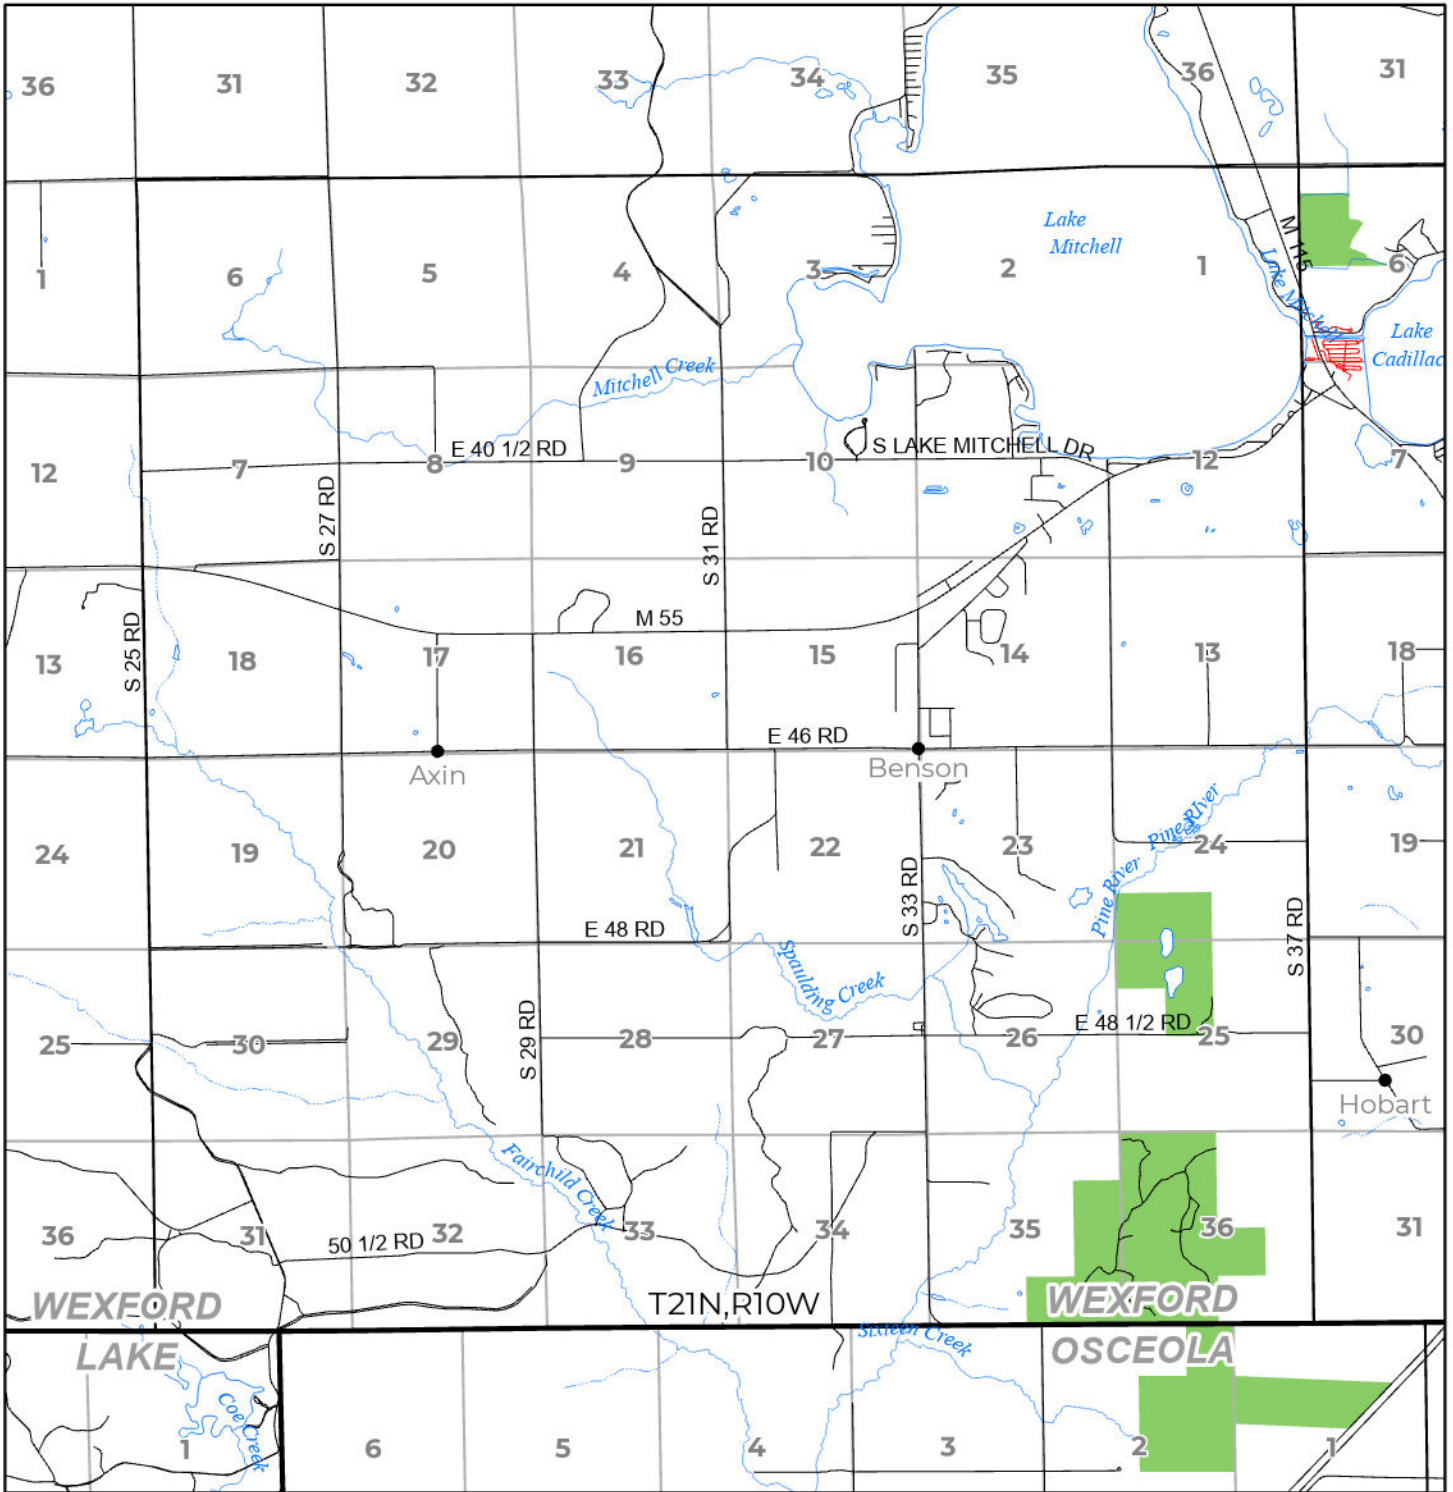

2024 FUELWOOD COLLECTION
 WEXFORD COUNTY
T21N,R10W

- Open (Recently Closed Timber Sale)
- Open
- Open (Military Restrictions - Possible closure from May to September)
- Closed