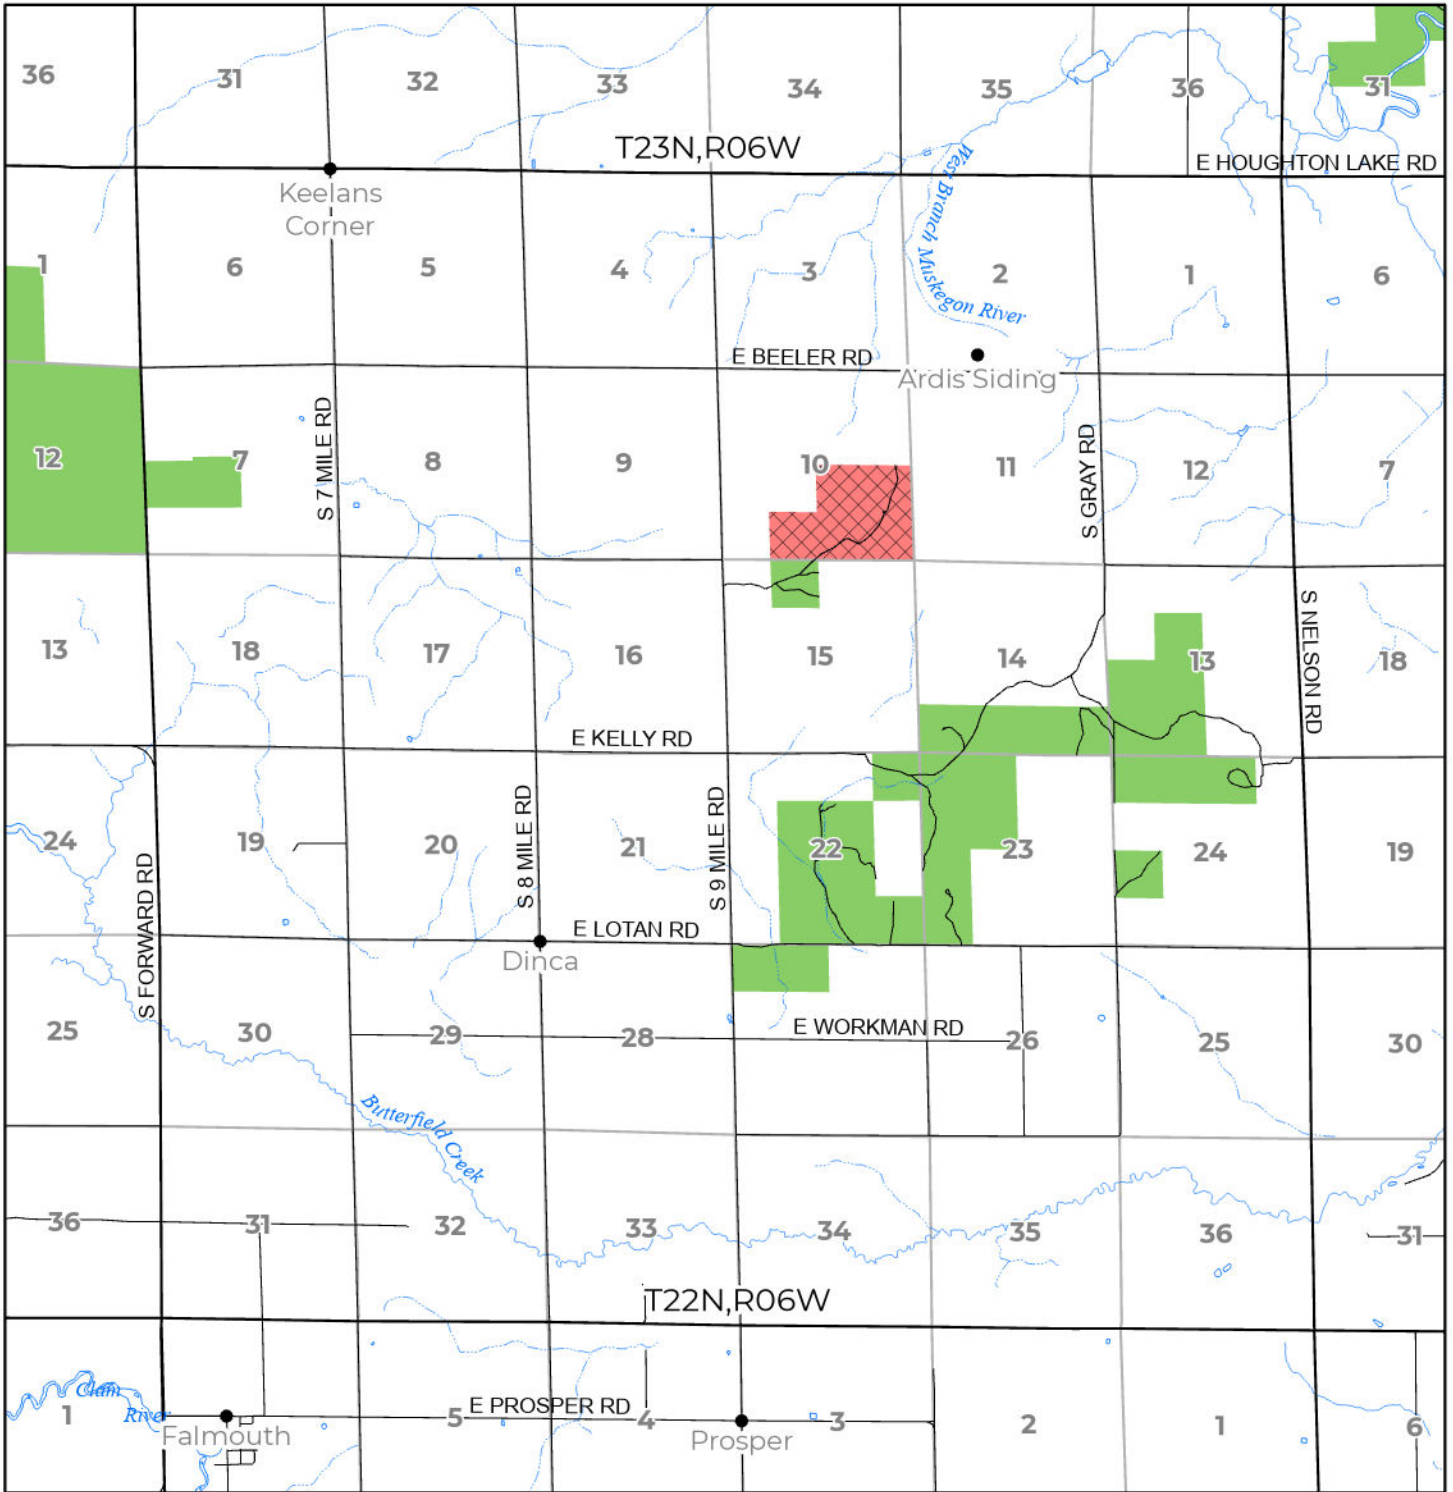

2024 FUELWOOD COLLECTION  
 MISSAUKEE COUNTY  
**T22N,R06W**

- Open (Recently Closed Timber Sale)
- Open
- Open (Military Restrictions – Possible closure from May to September)
- Closed