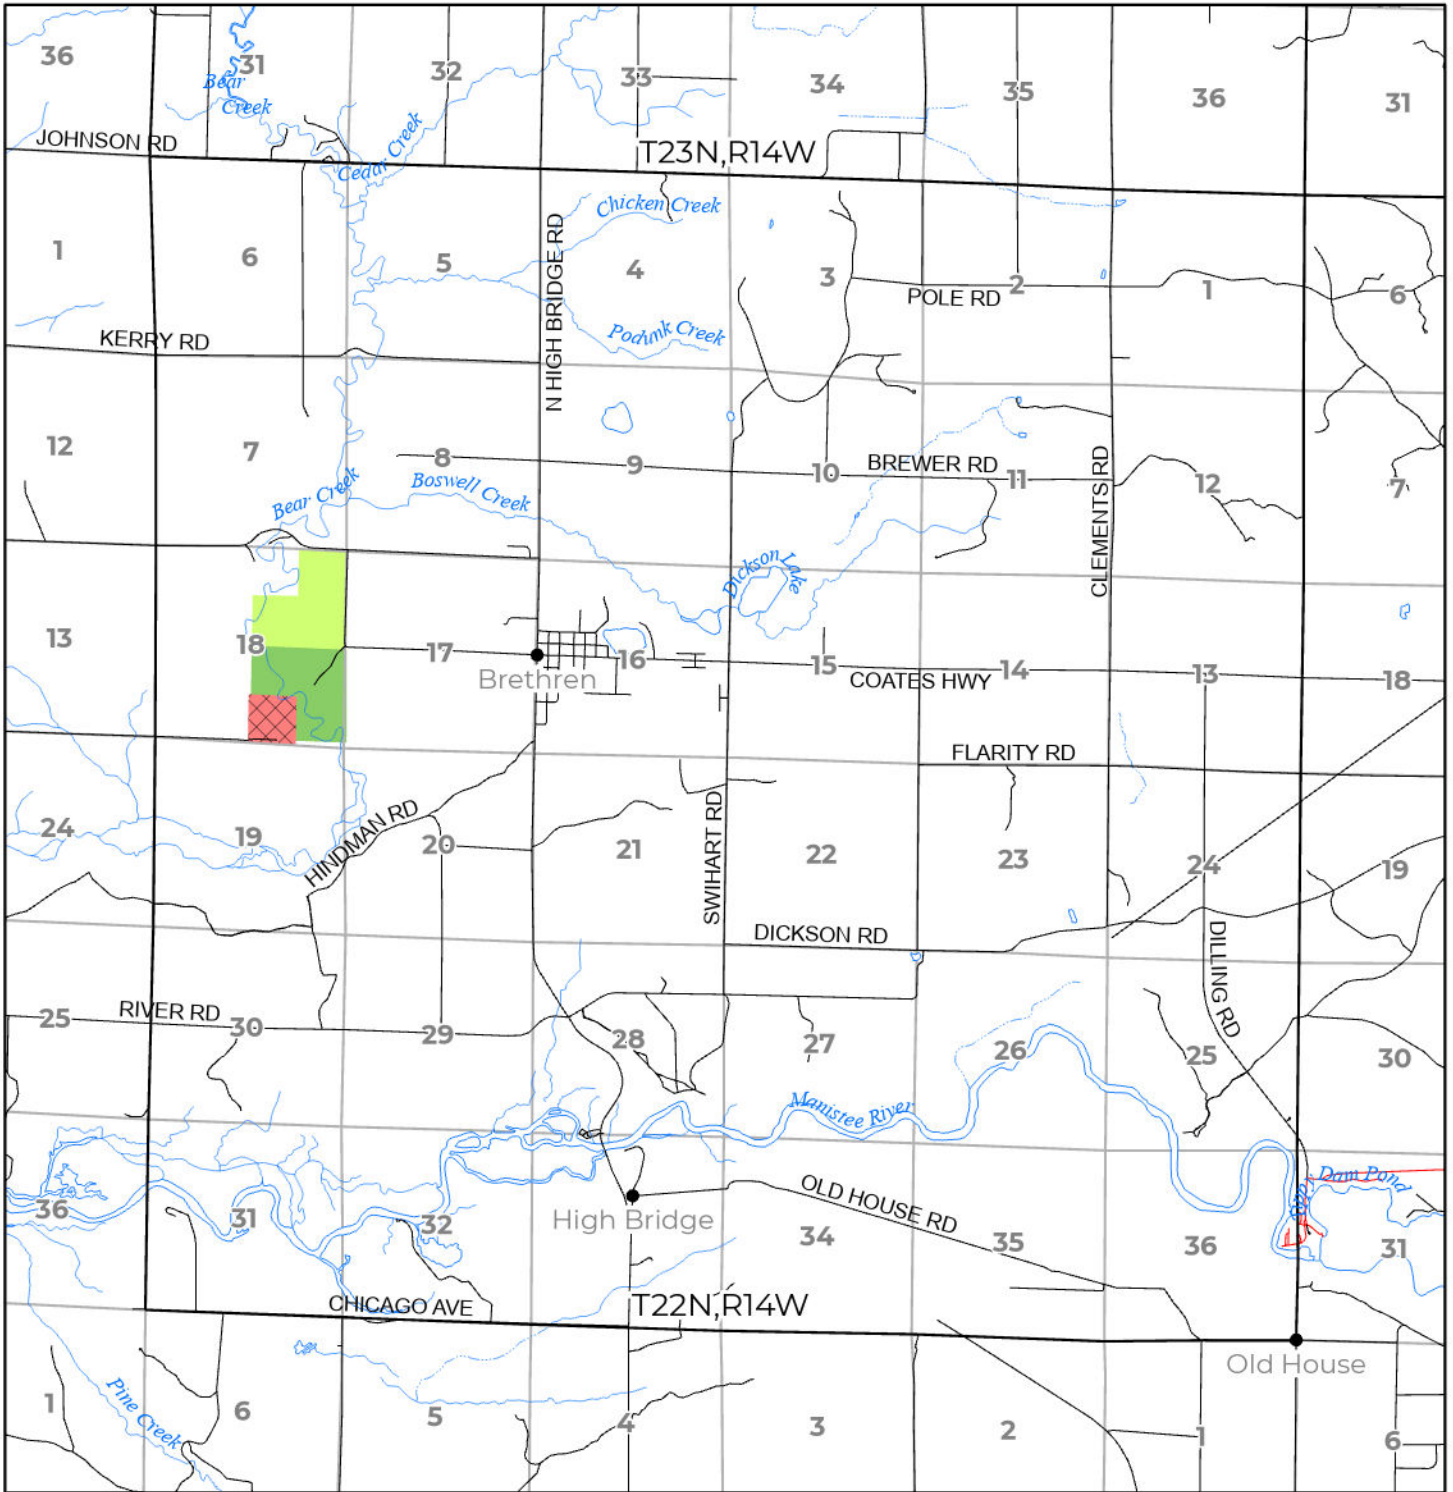

2024 FUELWOOD COLLECTION
 MANISTEE COUNTY
T22N,R14W

- Open (Recently Closed Timber Sale)
- Open
- Open (Military Restrictions – Possible closure from May to September)
- Closed