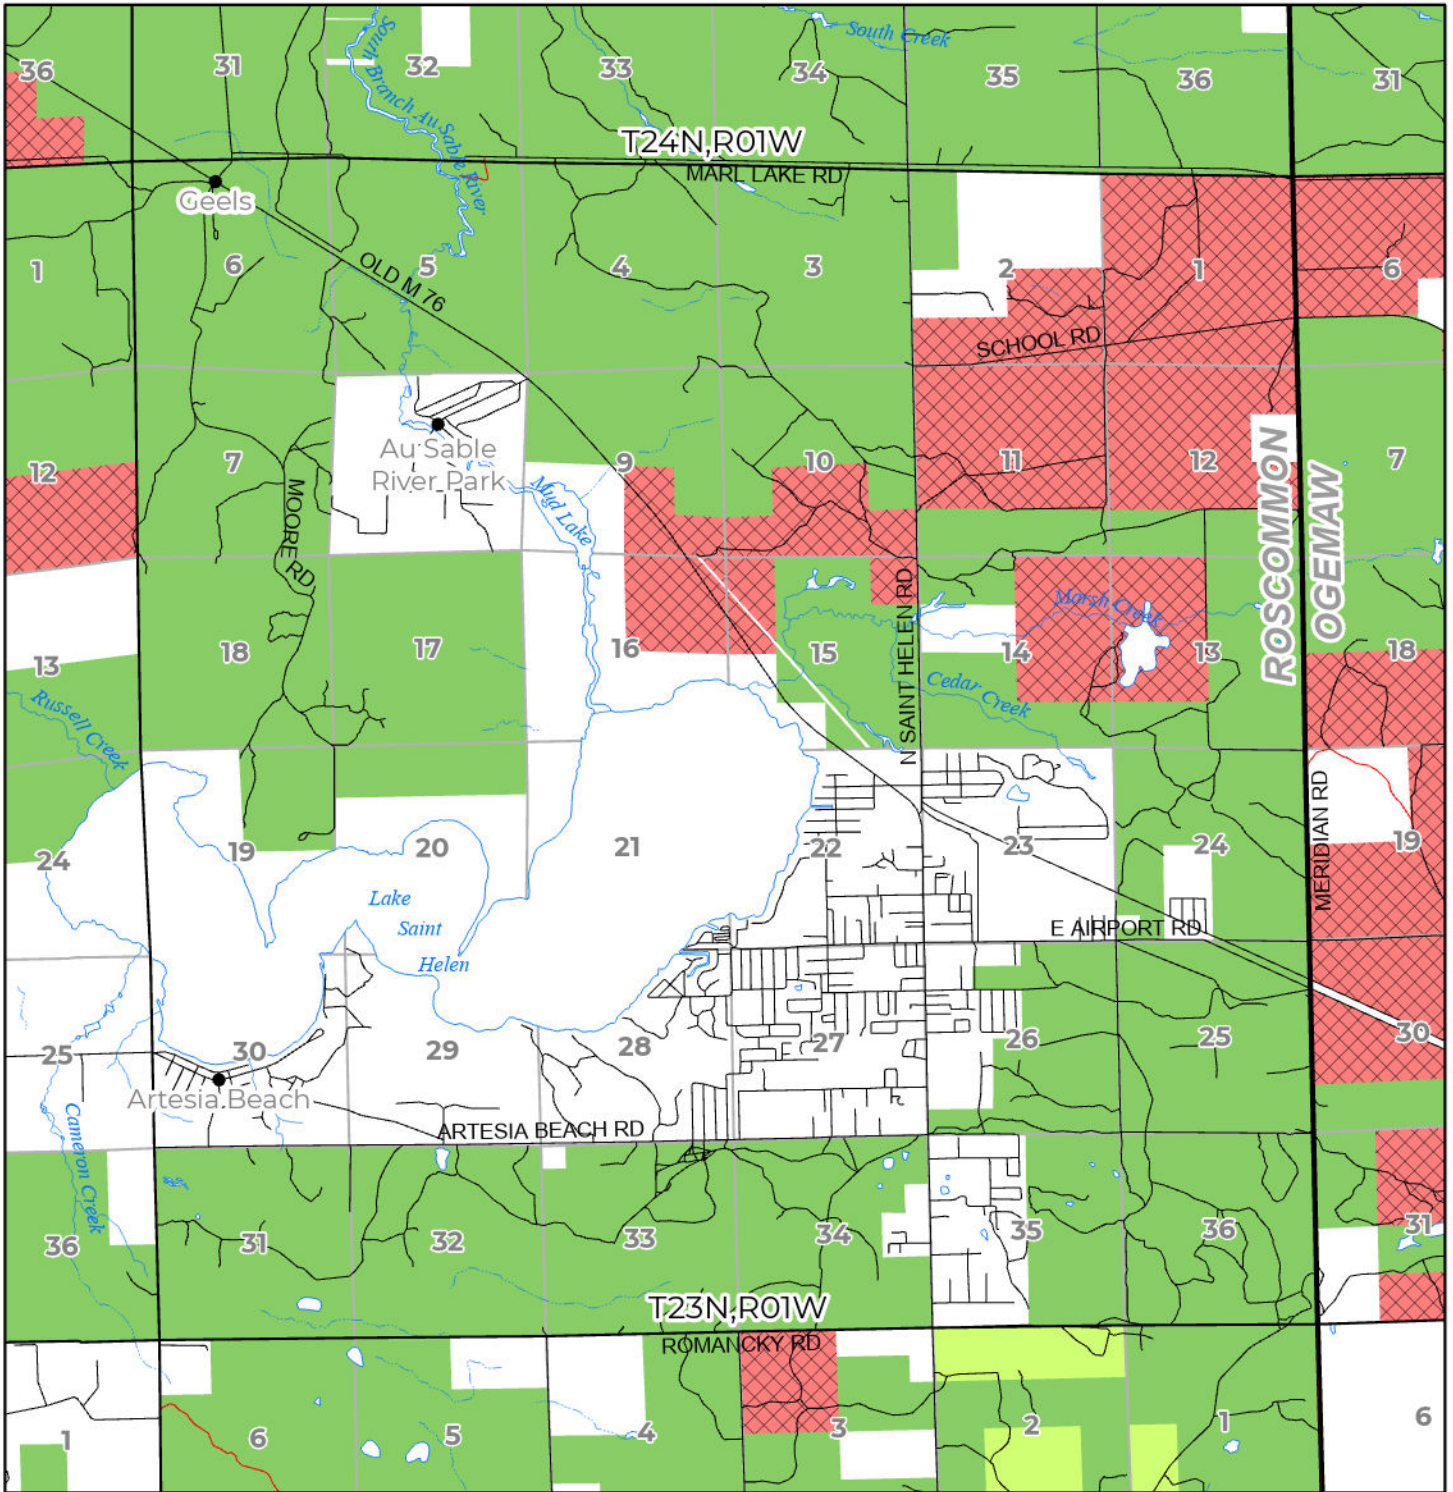

2024 FUELWOOD COLLECTION
 ROSCOMMON COUNTY
T23N,R01W

- Open (Recently Closed Timber Sale)
- Open
- Open (Military Restrictions - Possible closure from May to September)
- Closed