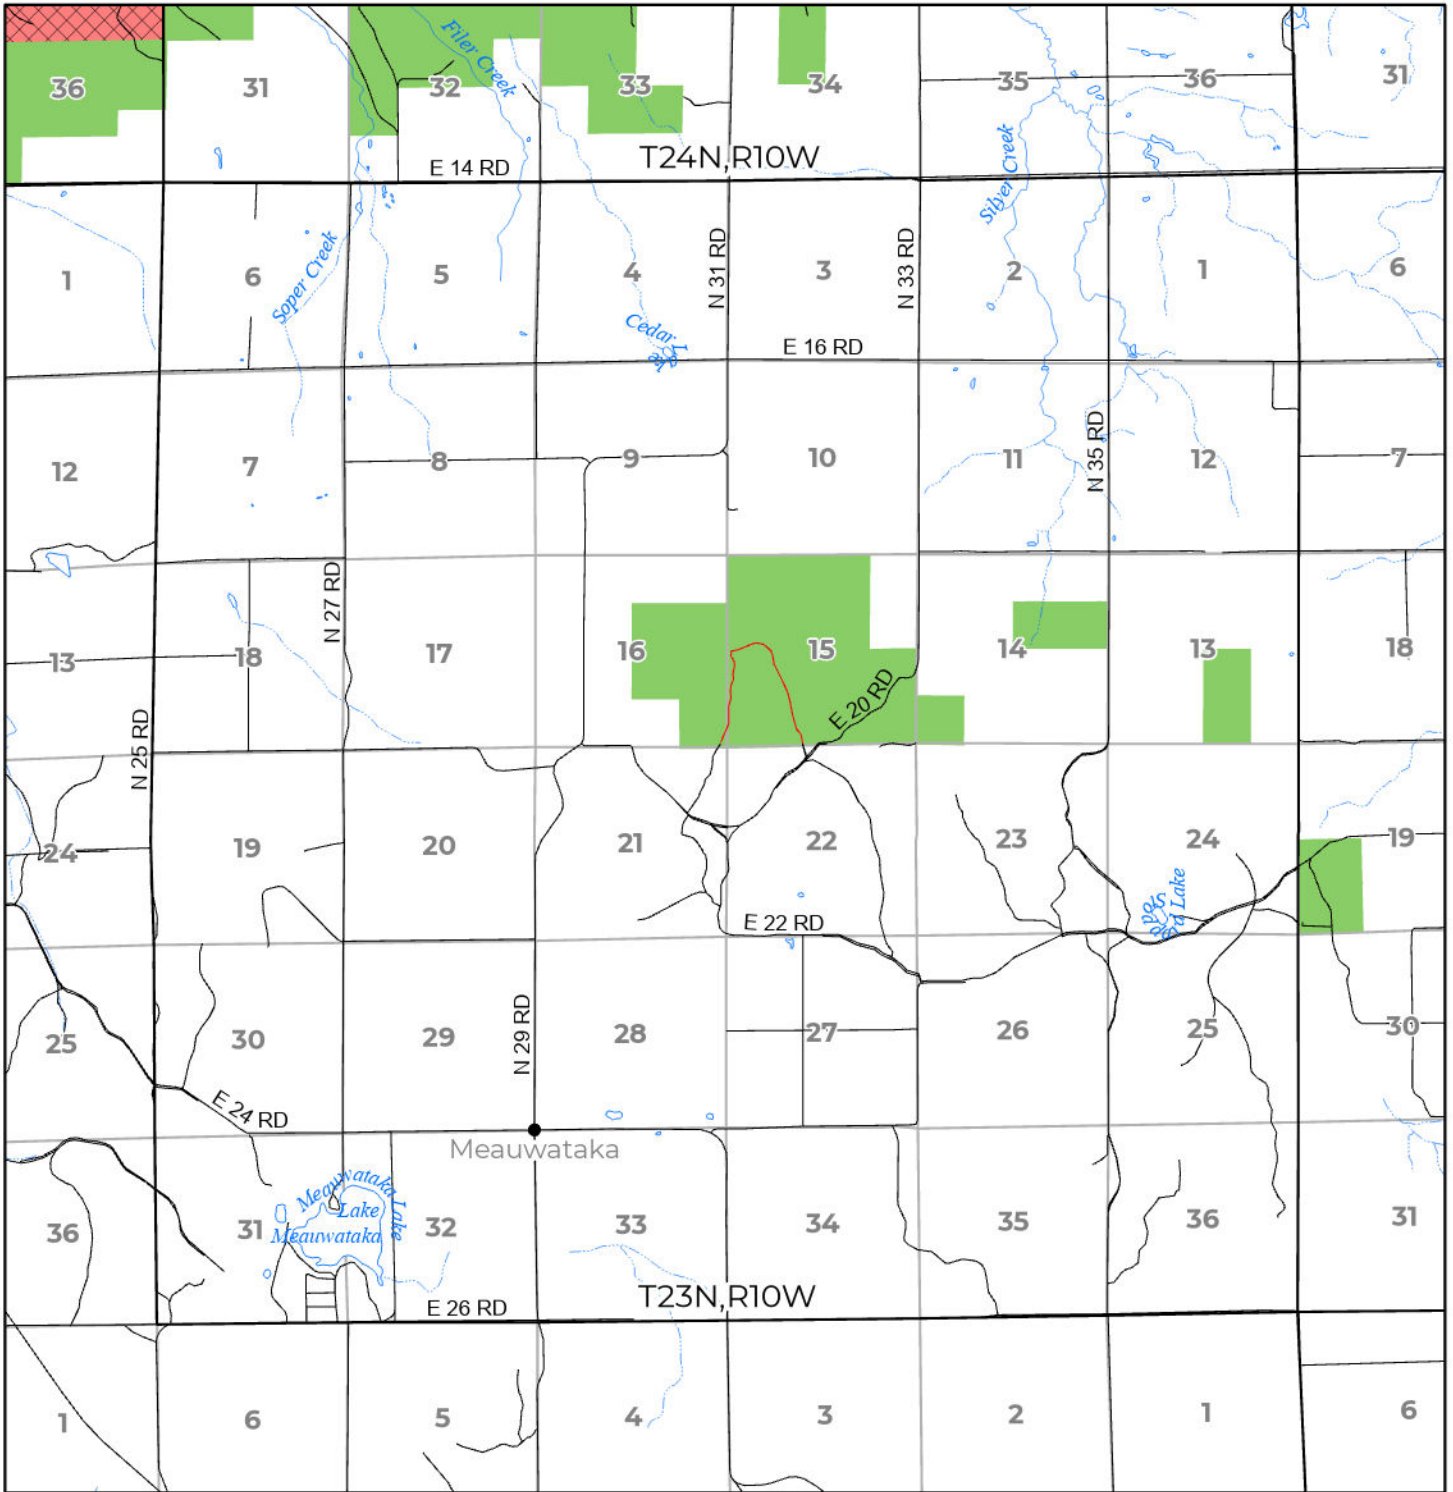

2024 FUELWOOD COLLECTION
 WEXFORD COUNTY
T23N,R10W

- Open (Recently Closed Timber Sale)
- Open
- Open (Military Restrictions – Possible closure from May to September)
- Closed