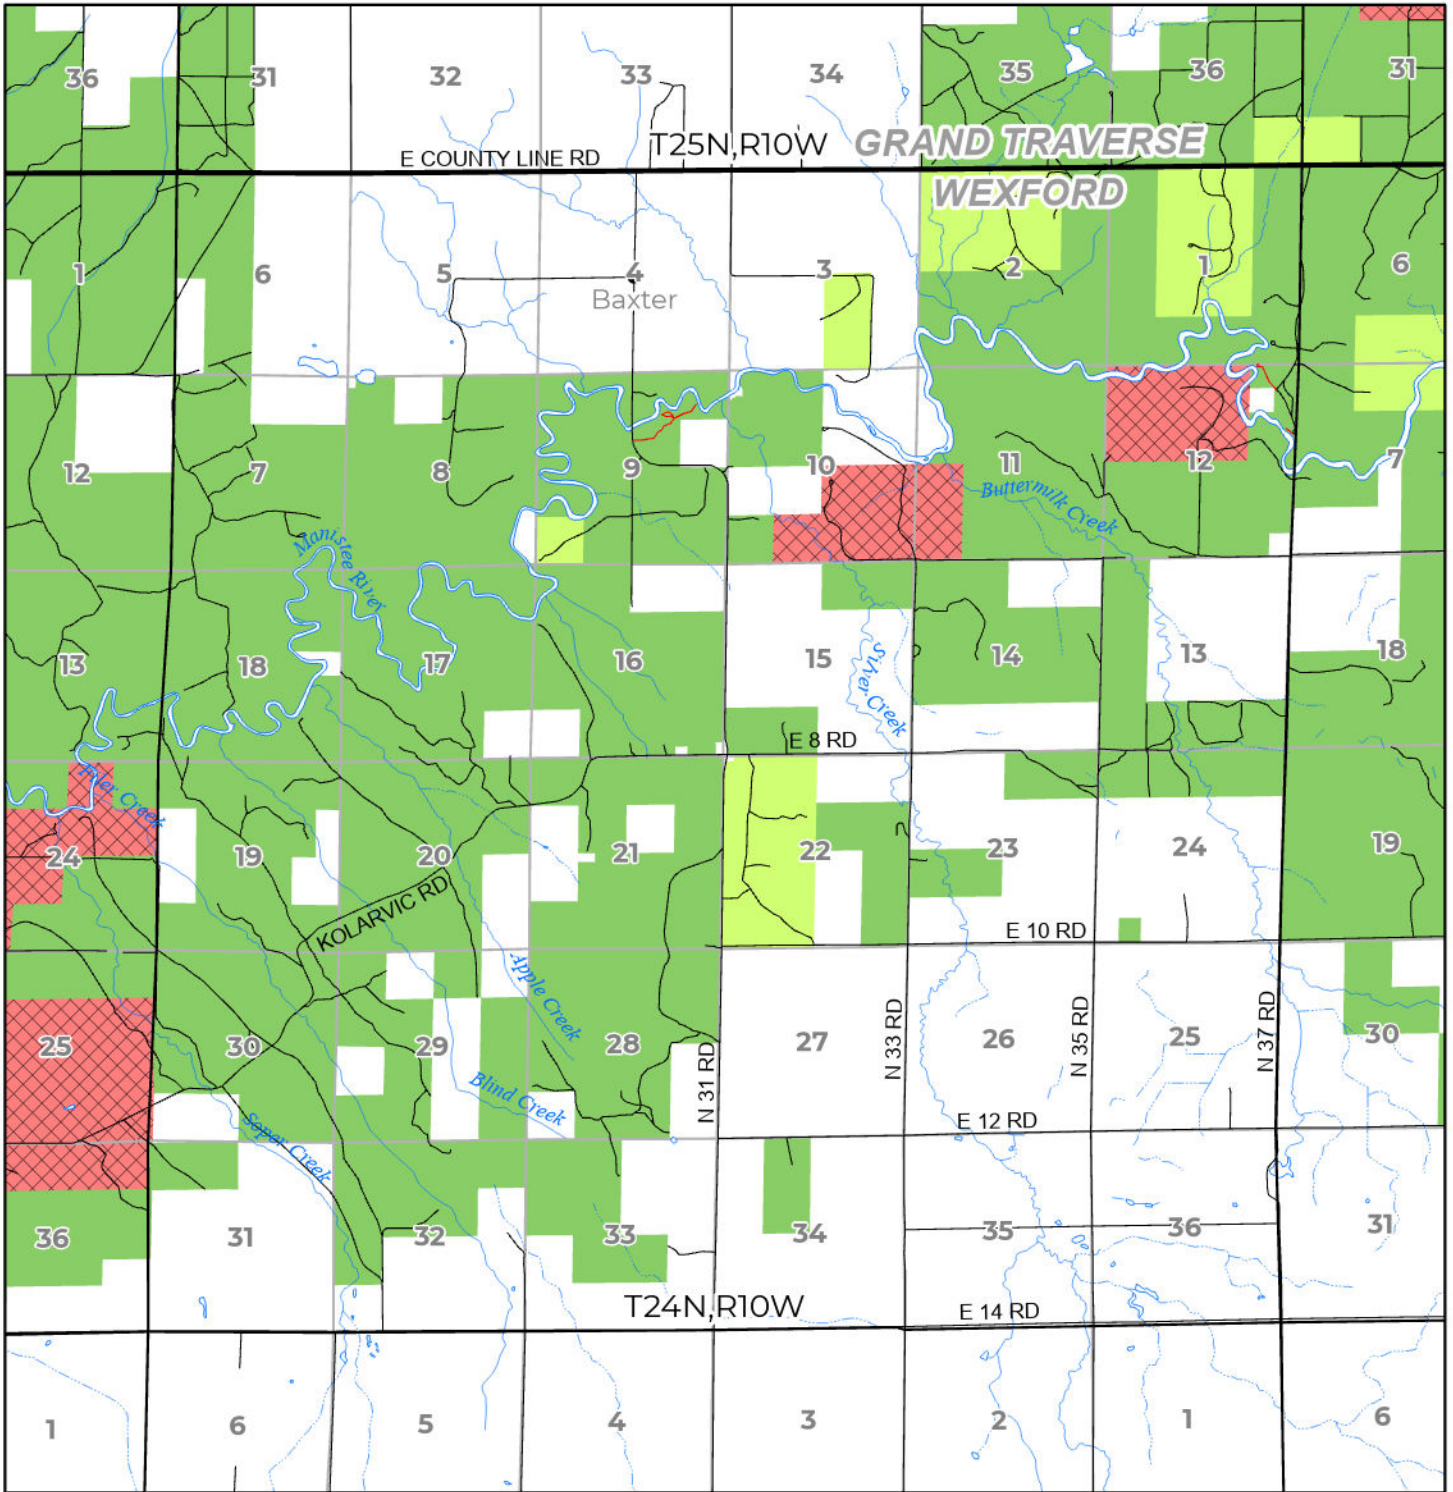

2024 FUELWOOD COLLECTION
 WEXFORD COUNTY
T24N,R10W

- Open (Recently Closed Timber Sale)
- Open
- Open (Military Restrictions – Possible closure from May to September)
- Closed