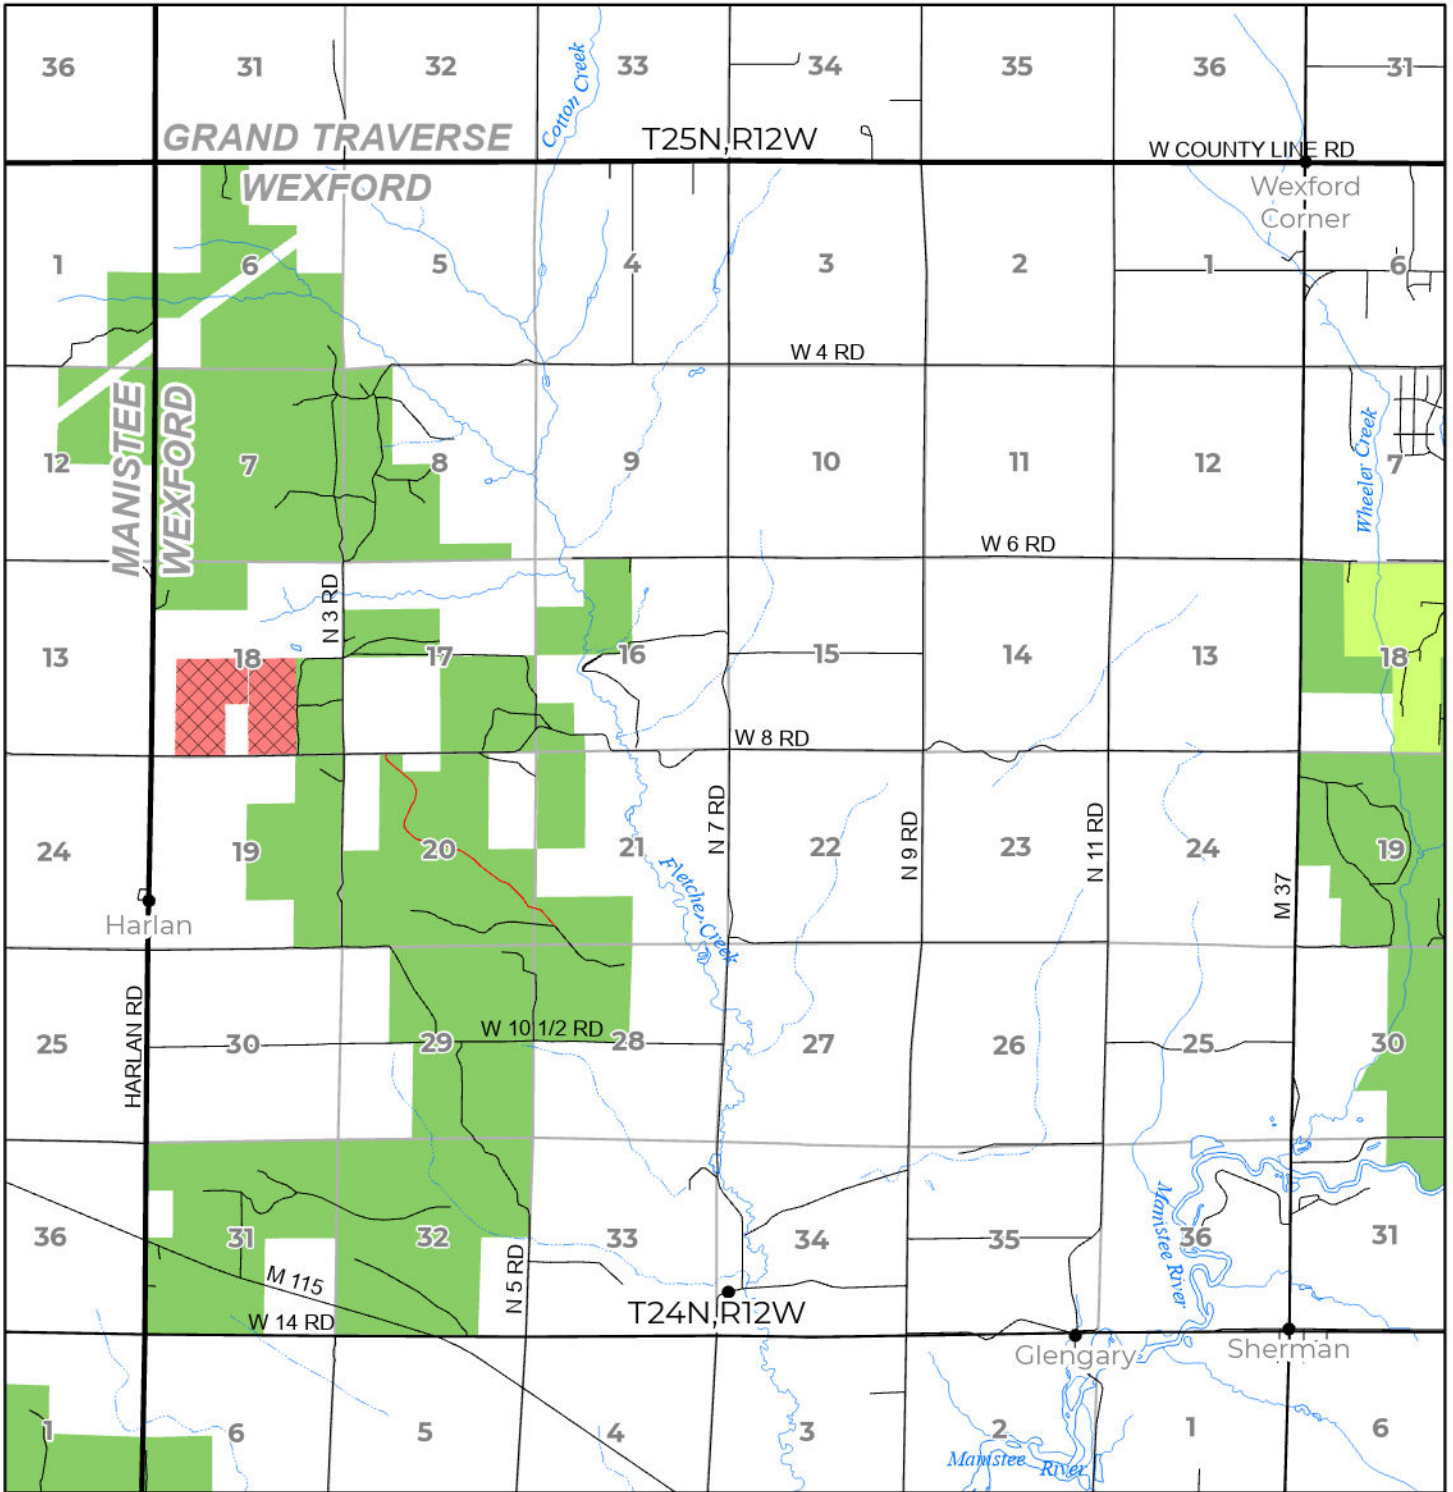

2024 FUELWOOD COLLECTION
 WEXFORD COUNTY
T24N,R12W

- Open (Recently Closed Timber Sale)
- Open
- Open (Military Restrictions - Possible closure from May to September)
- Closed