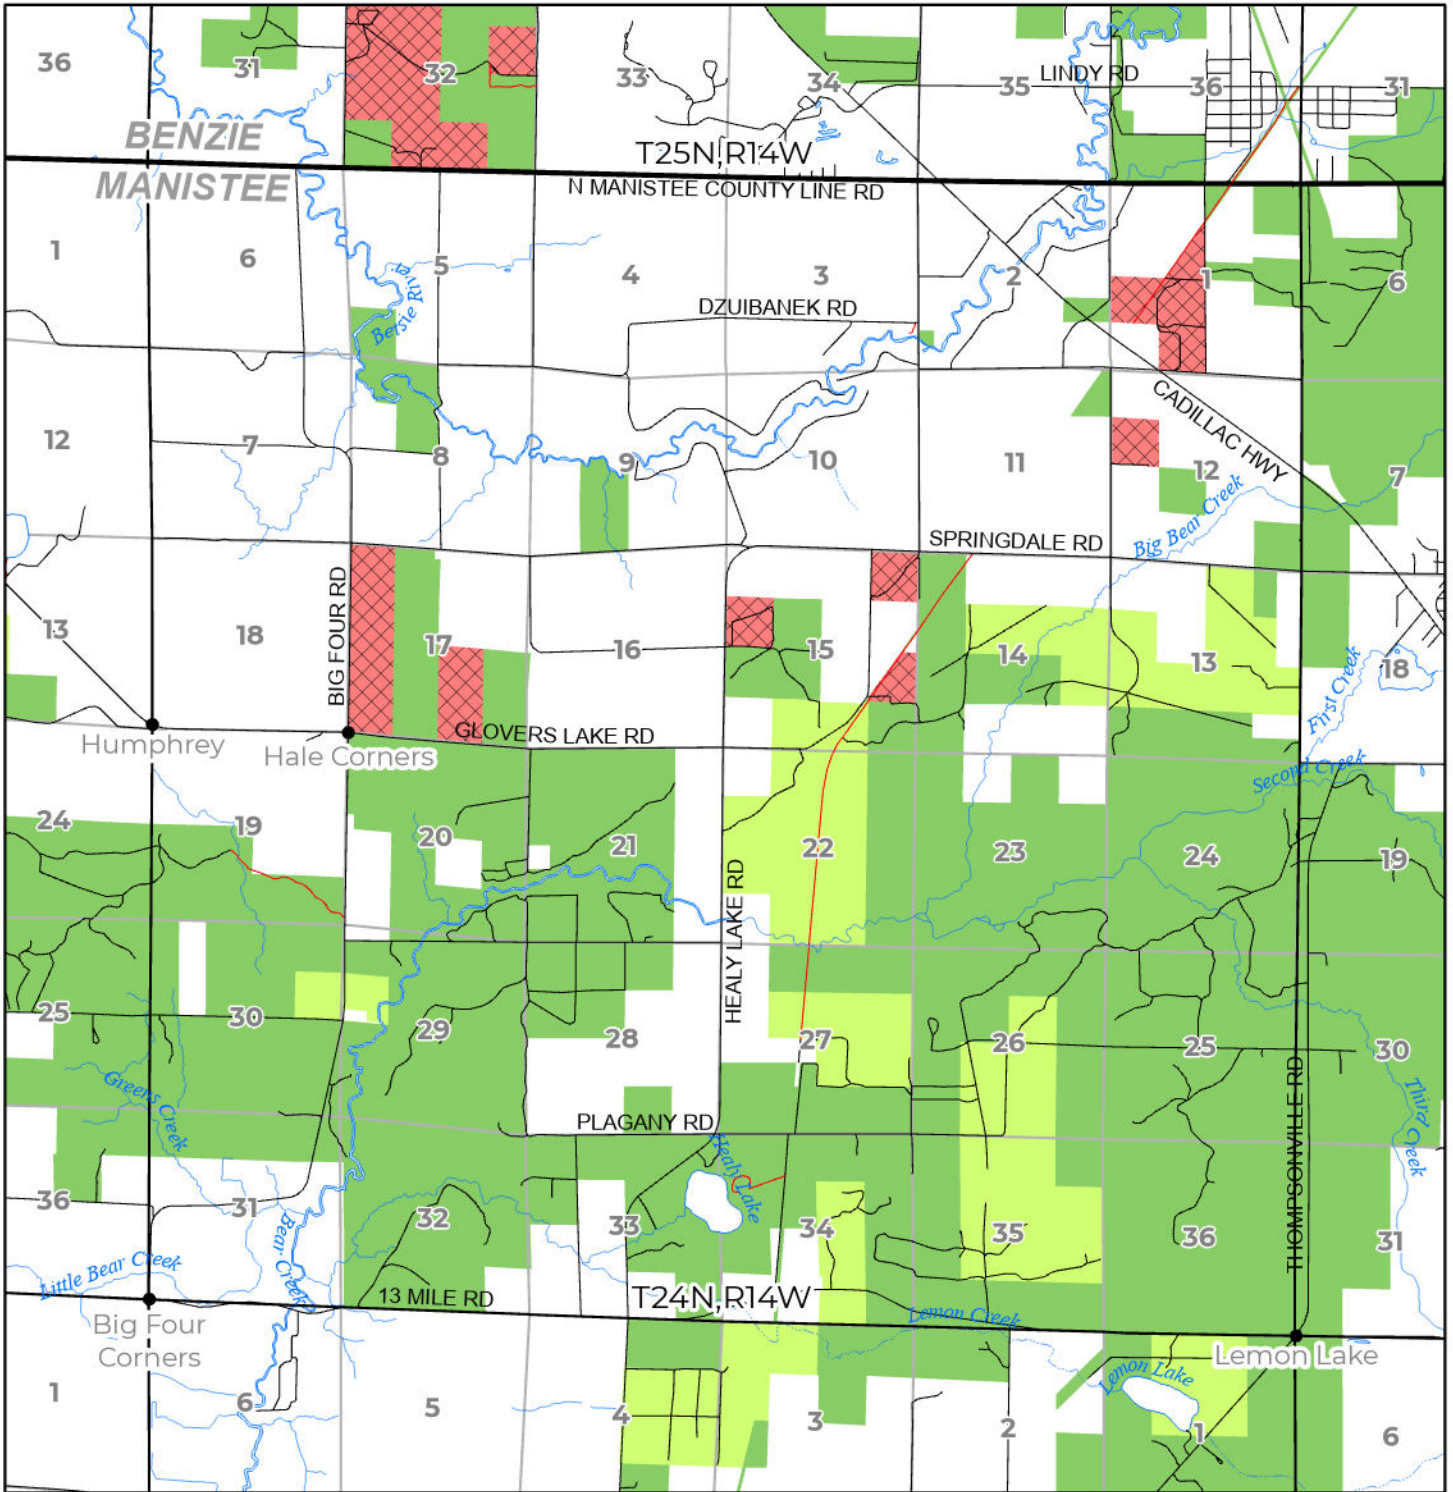

2024 FUELWOOD COLLECTION  
 MANISTEE COUNTY  
 T24N,R14W

- Open (Recently Closed Timber Sale)
- Open
- Open (Military Restrictions - Possible closure from May to September)
- Closed