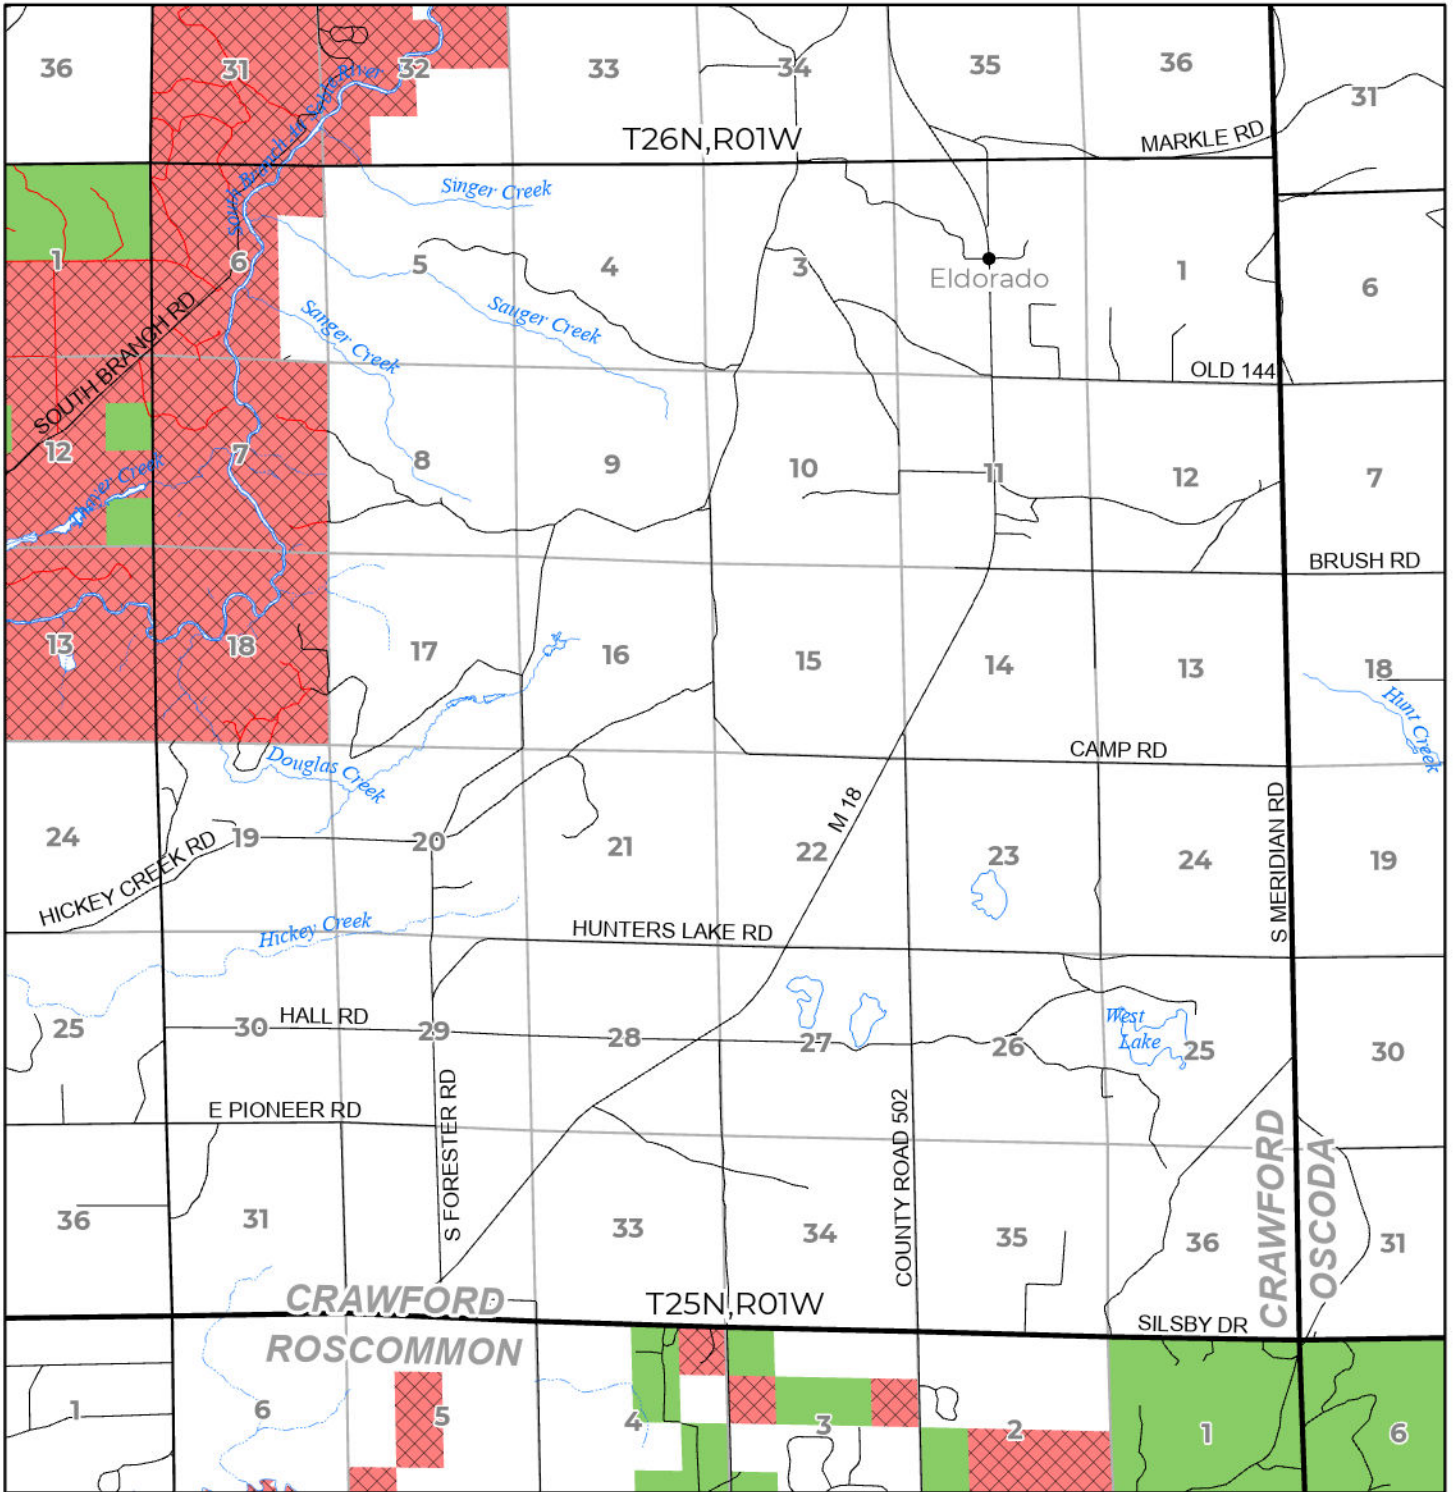

2024 FUELWOOD COLLECTION  
 CRAWFORD COUNTY  
**T25N,R01W**

- Open (Recently Closed Timber Sale)
- Open
- Open (Military Restrictions – Possible closure from May to September)
- Closed