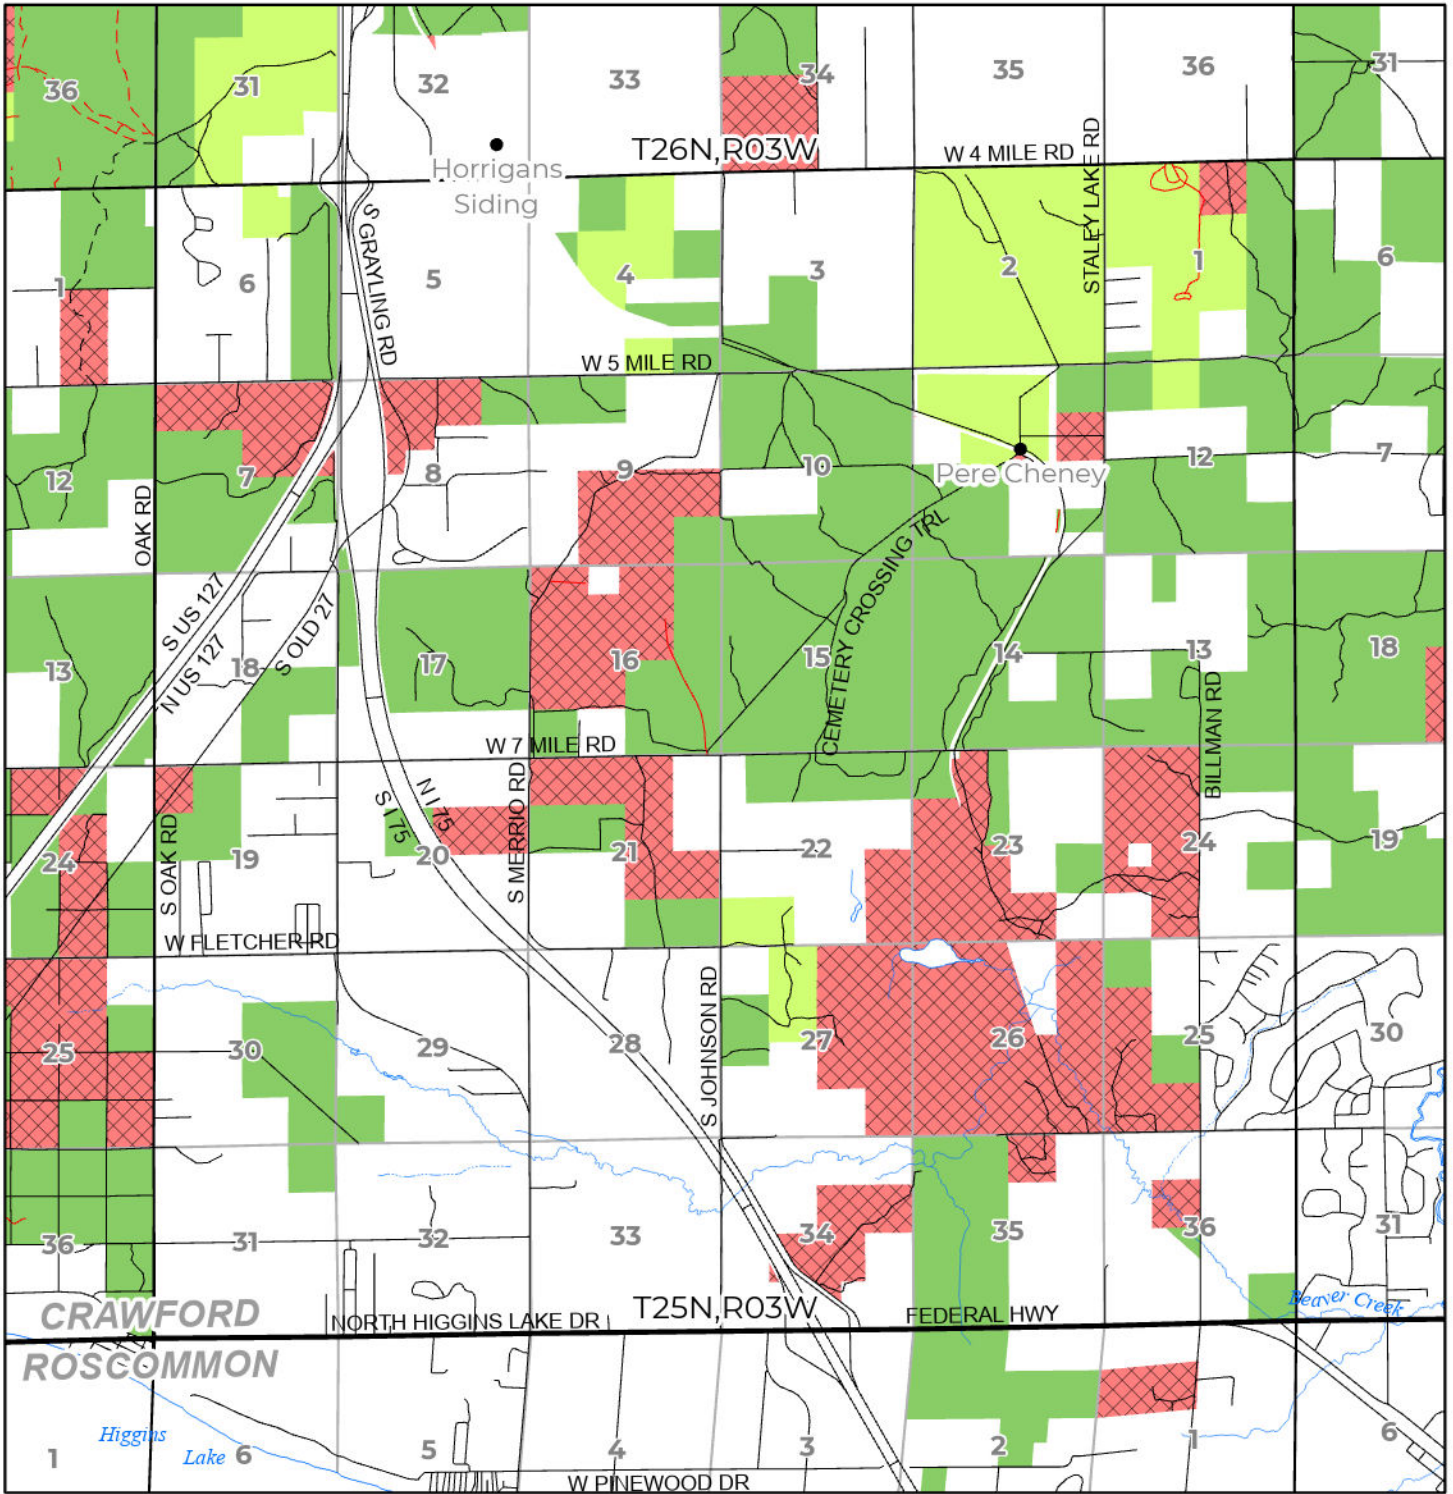

2024 FUELWOOD COLLECTION
CRAWFORD COUNTY
T25N,R03W

- Open (Recently Closed Timber Sale)
- Open
- Open (Military Restrictions - Possible closure from May to September)
- Closed