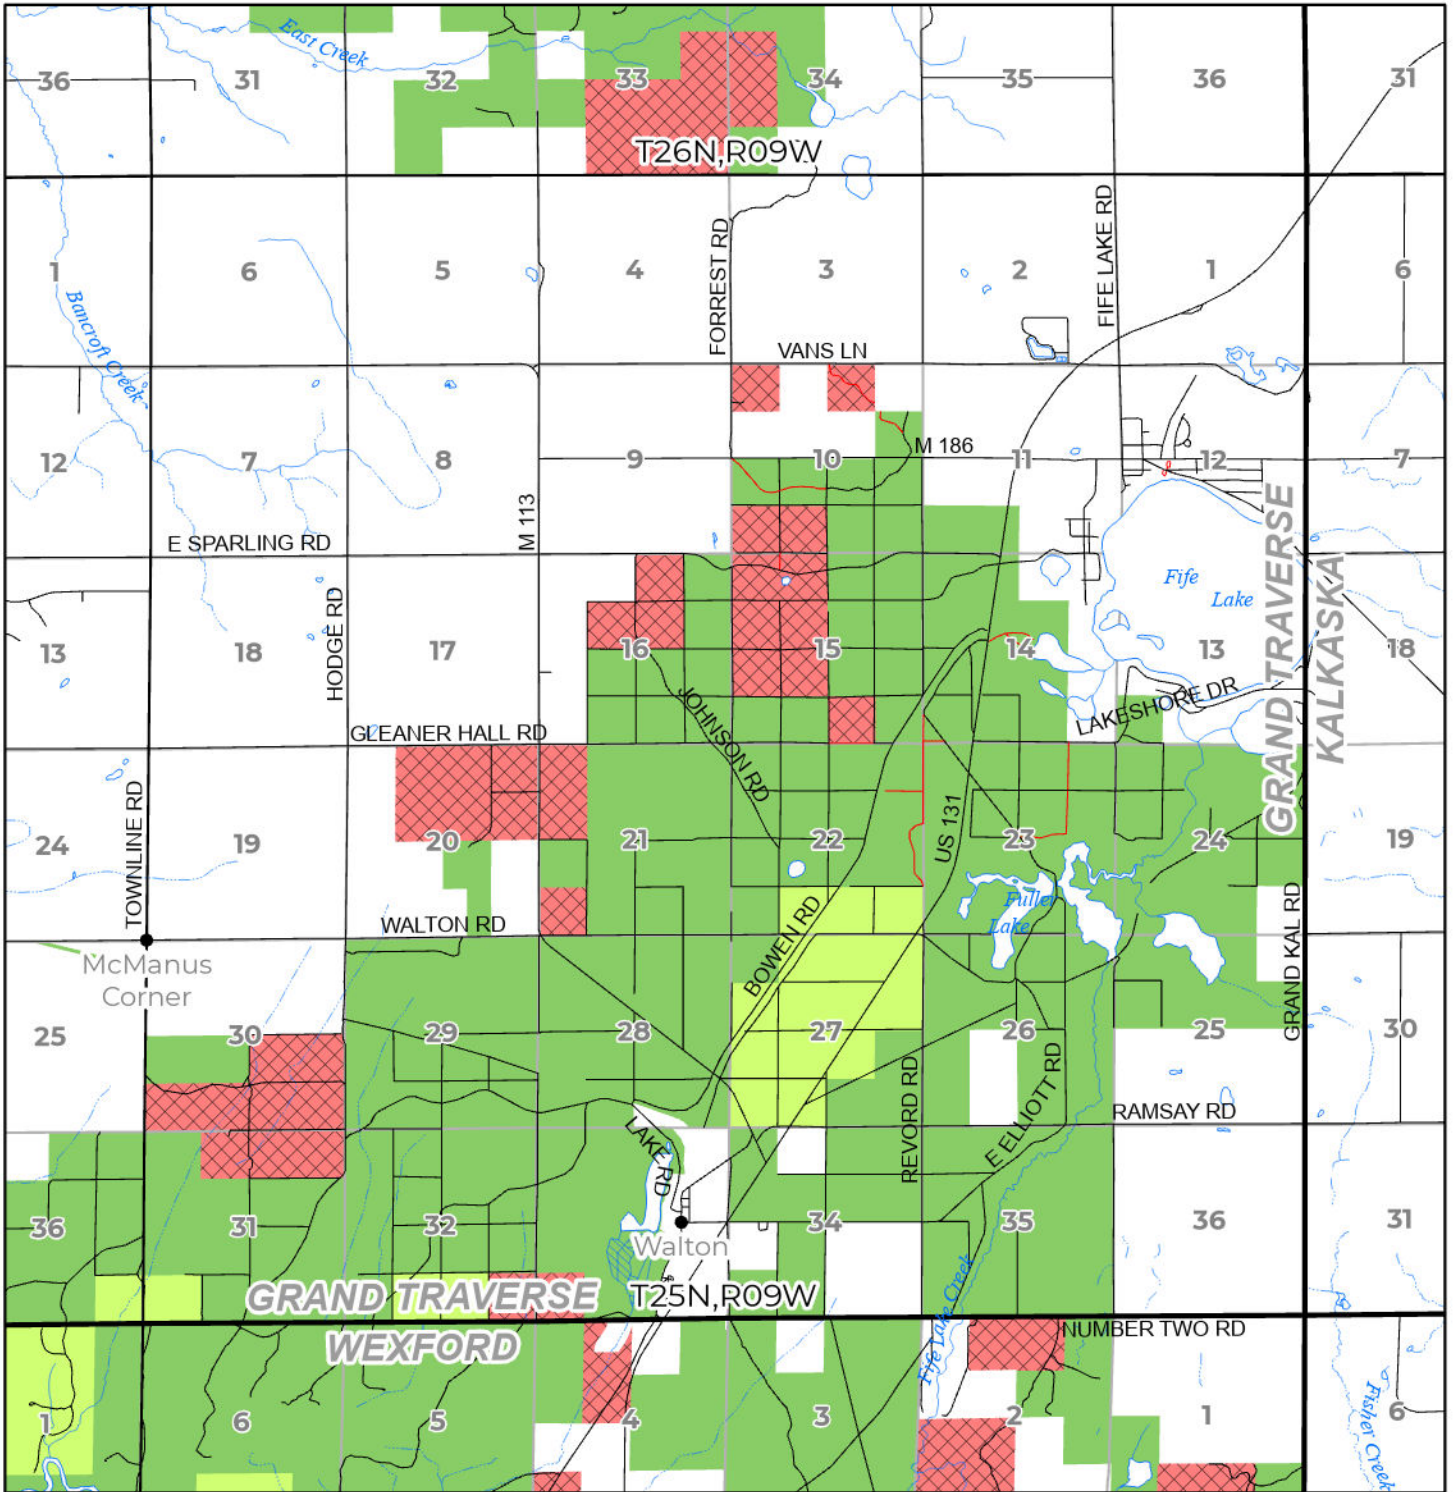

2024 FUELWOOD COLLECTION
 GRAND TRAVERSE COUNTY
T25N,R09W

- Open (Recently Closed Timber Sale)
- Open
- Open (Military Restrictions – Possible closure from May to September)
- Closed