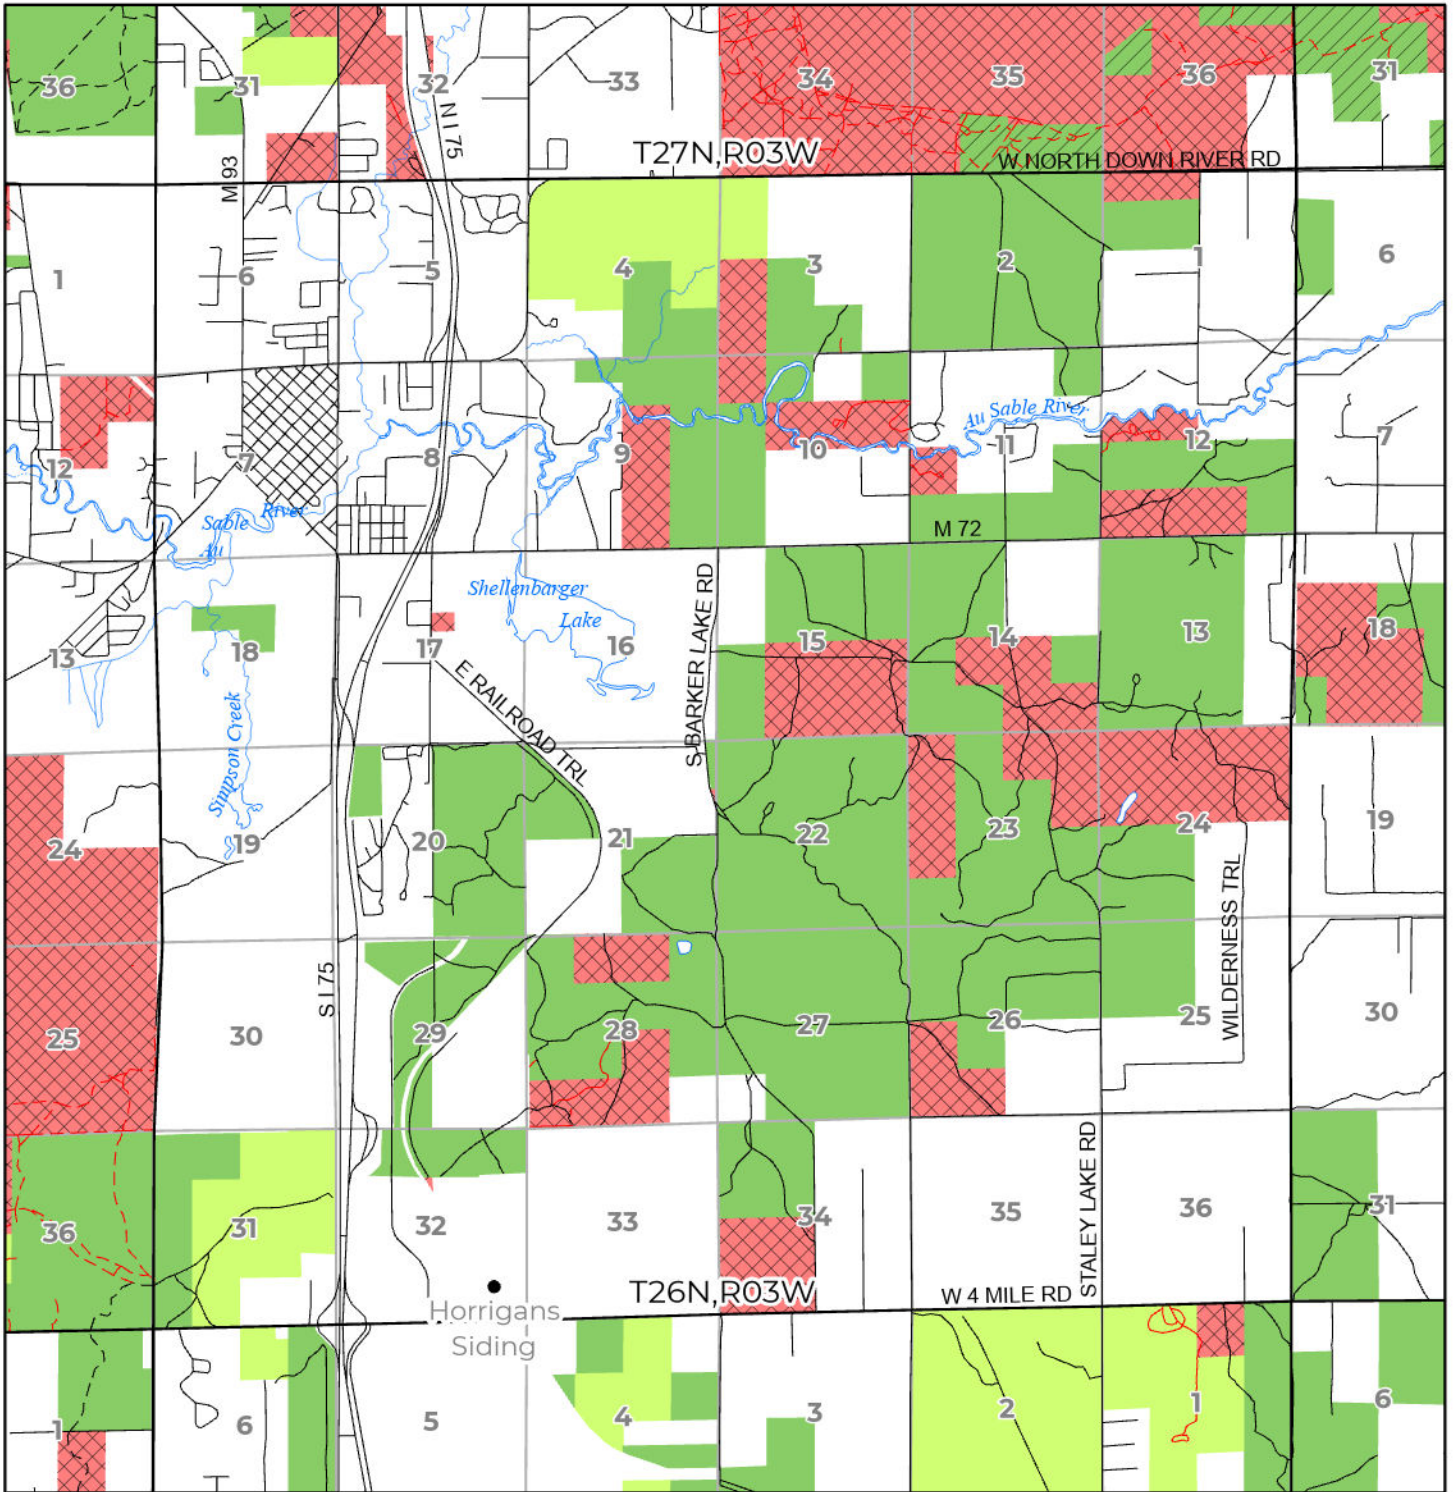

2024 FUELWOOD COLLECTION  
 CRAWFORD COUNTY  
**T26N,R03W**

- Open (Recently Closed Timber Sale)
- Open
- Open (Military Restrictions - Possible closure from May to September)
- Closed