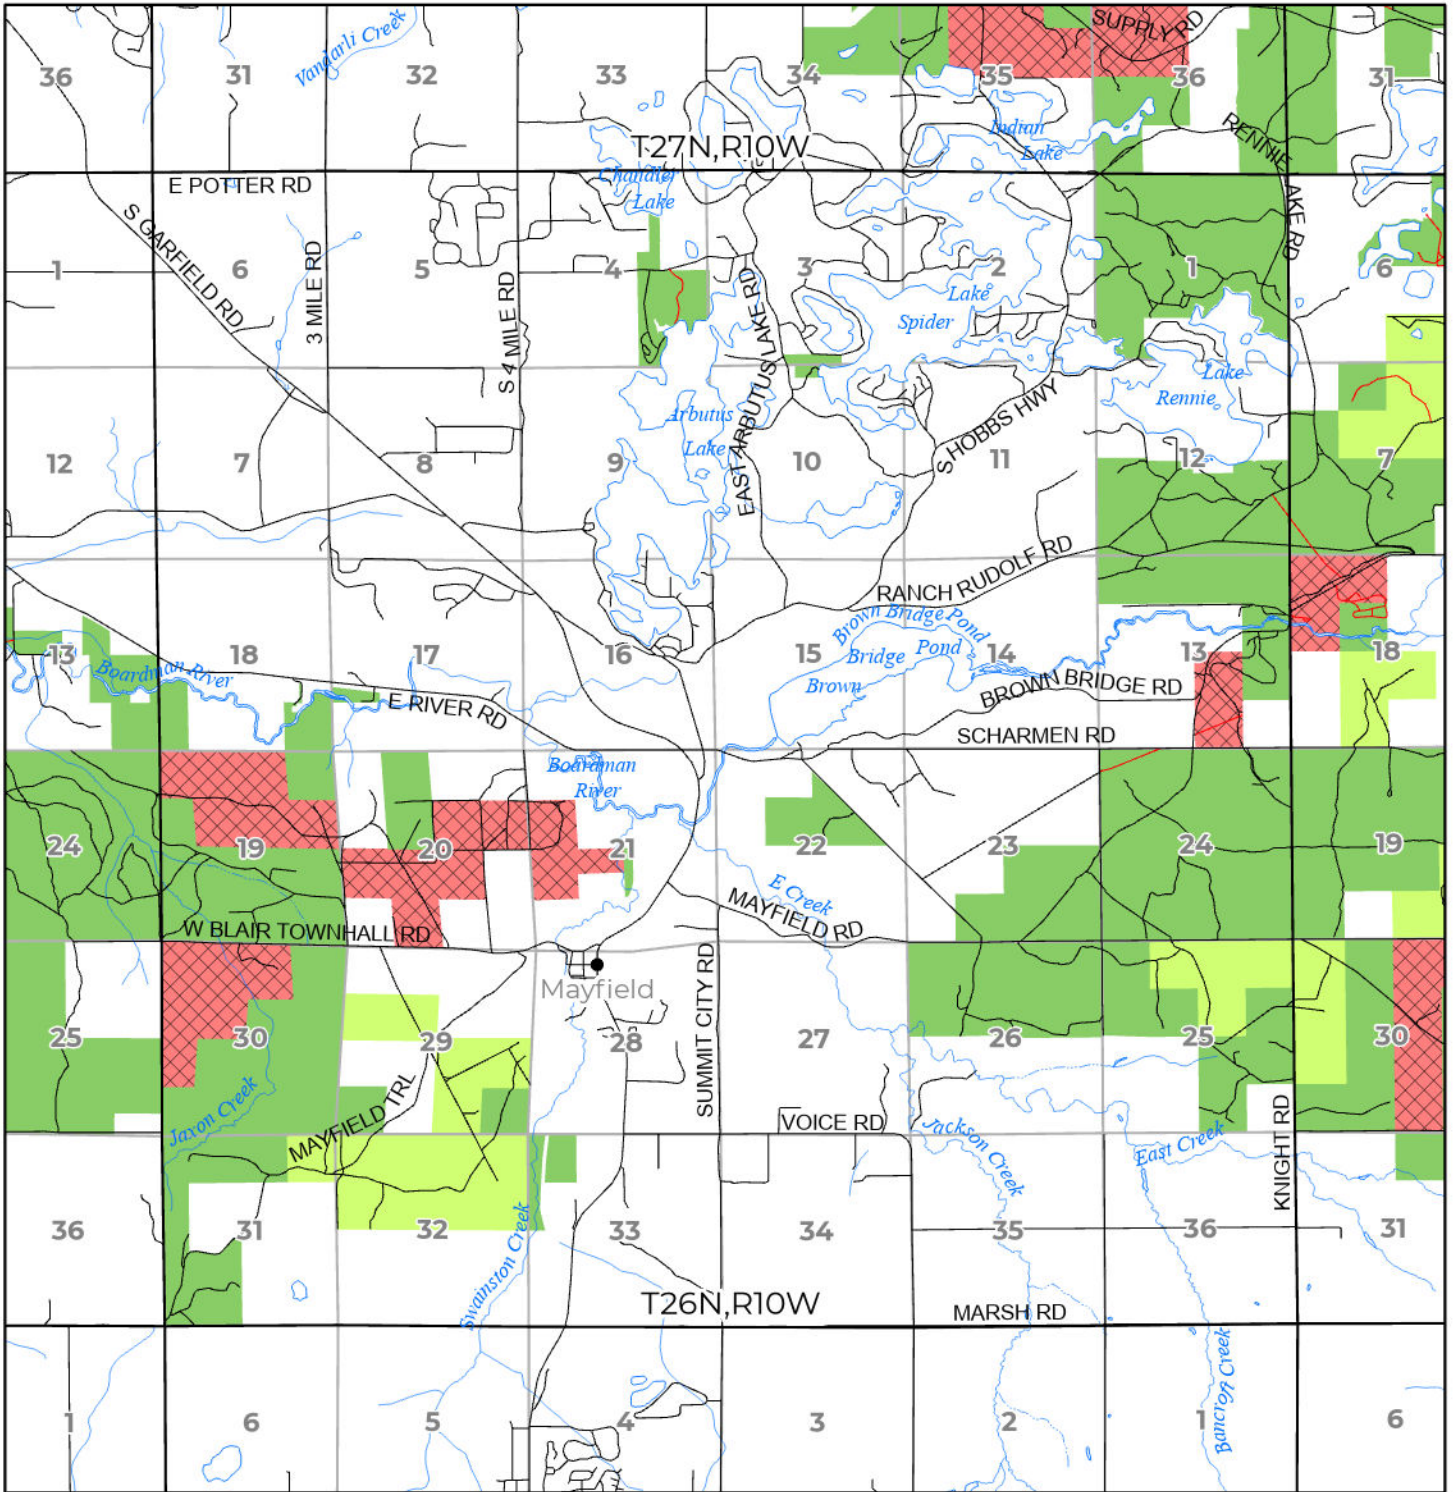

2024 FUELWOOD COLLECTION  
 GRAND TRAVERSE COUNTY  
**T26N,R10W**

- Open (Recently Closed Timber Sale)
- Open
- Open (Military Restrictions - Possible closure from May to September)
- Closed