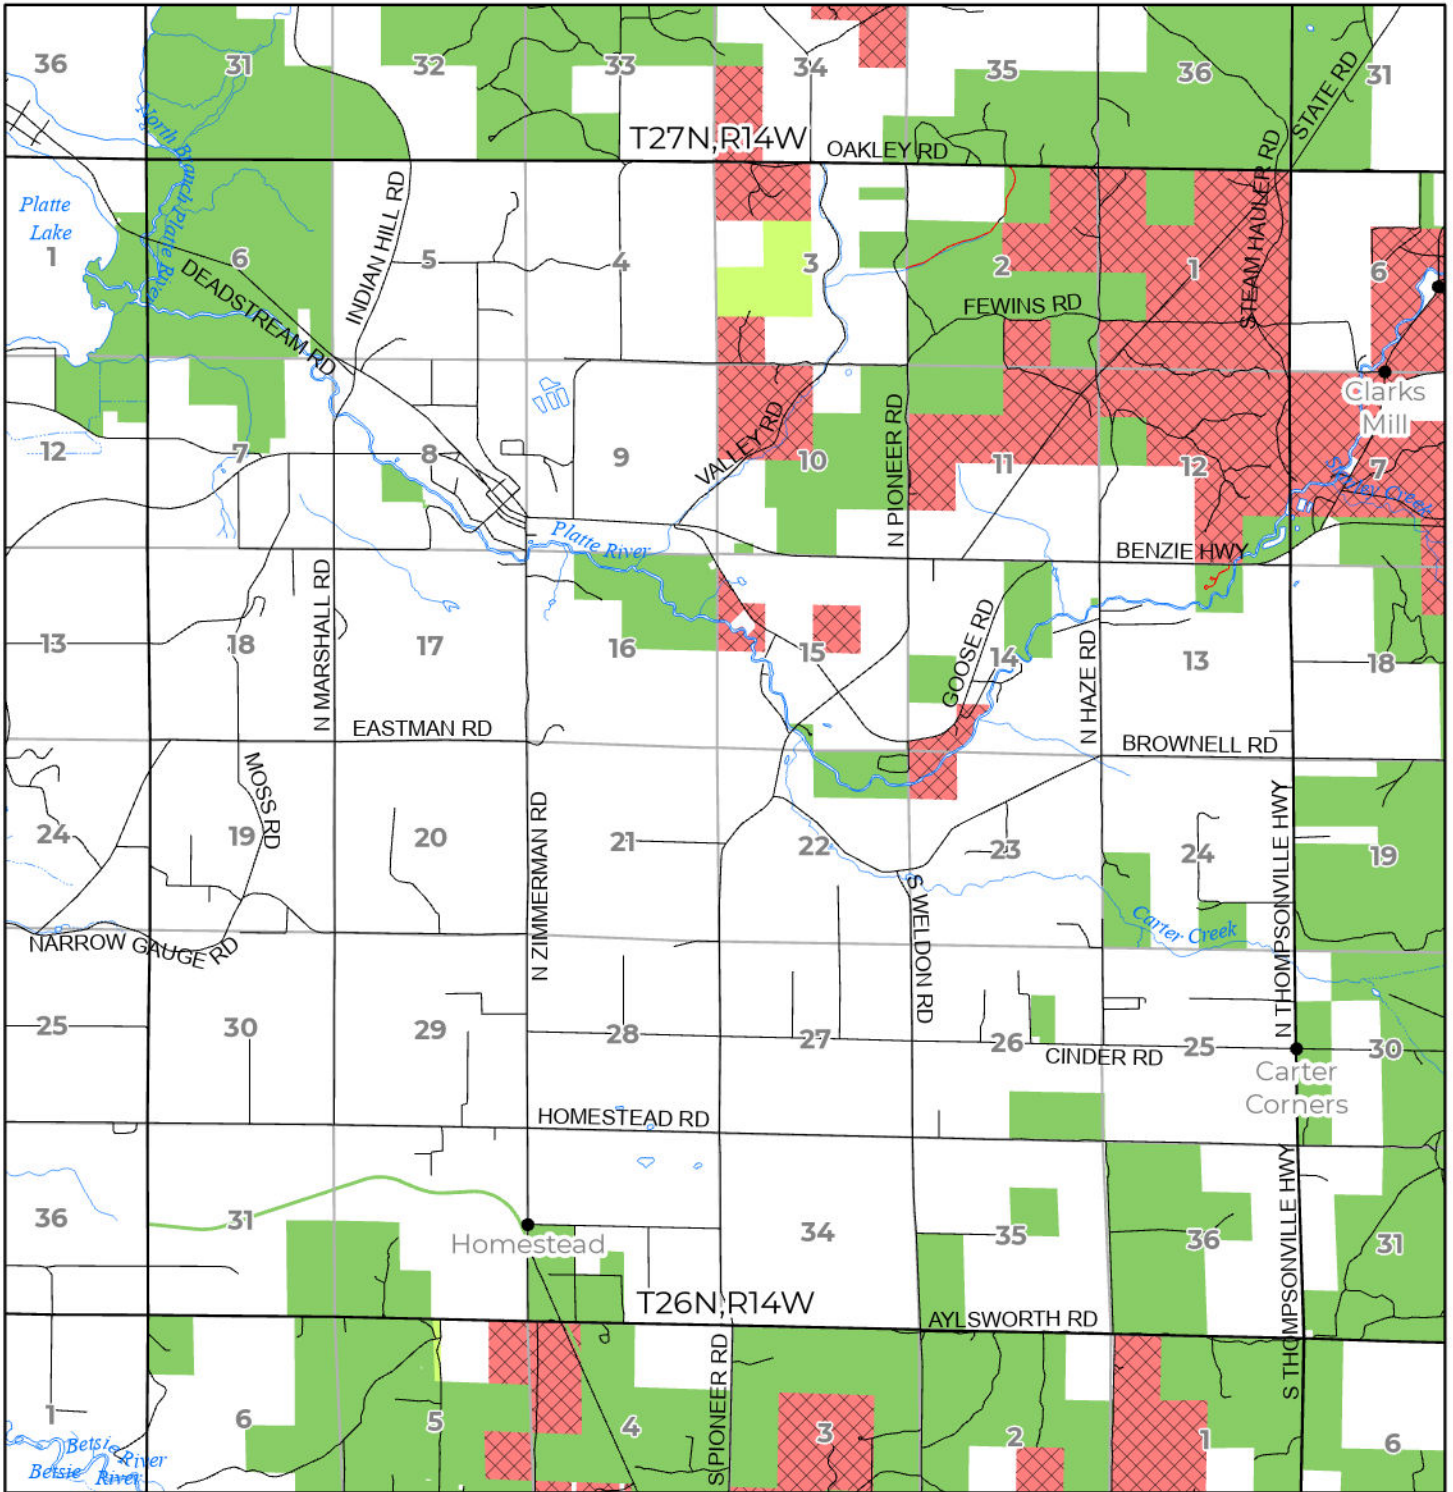

2024 FUELWOOD COLLECTION  
 BENZIE COUNTY  
**T26N,R14W**

- Open (Recently Closed Timber Sale)
- Open
- Open (Military Restrictions - Possible closure from May to September)
- Closed