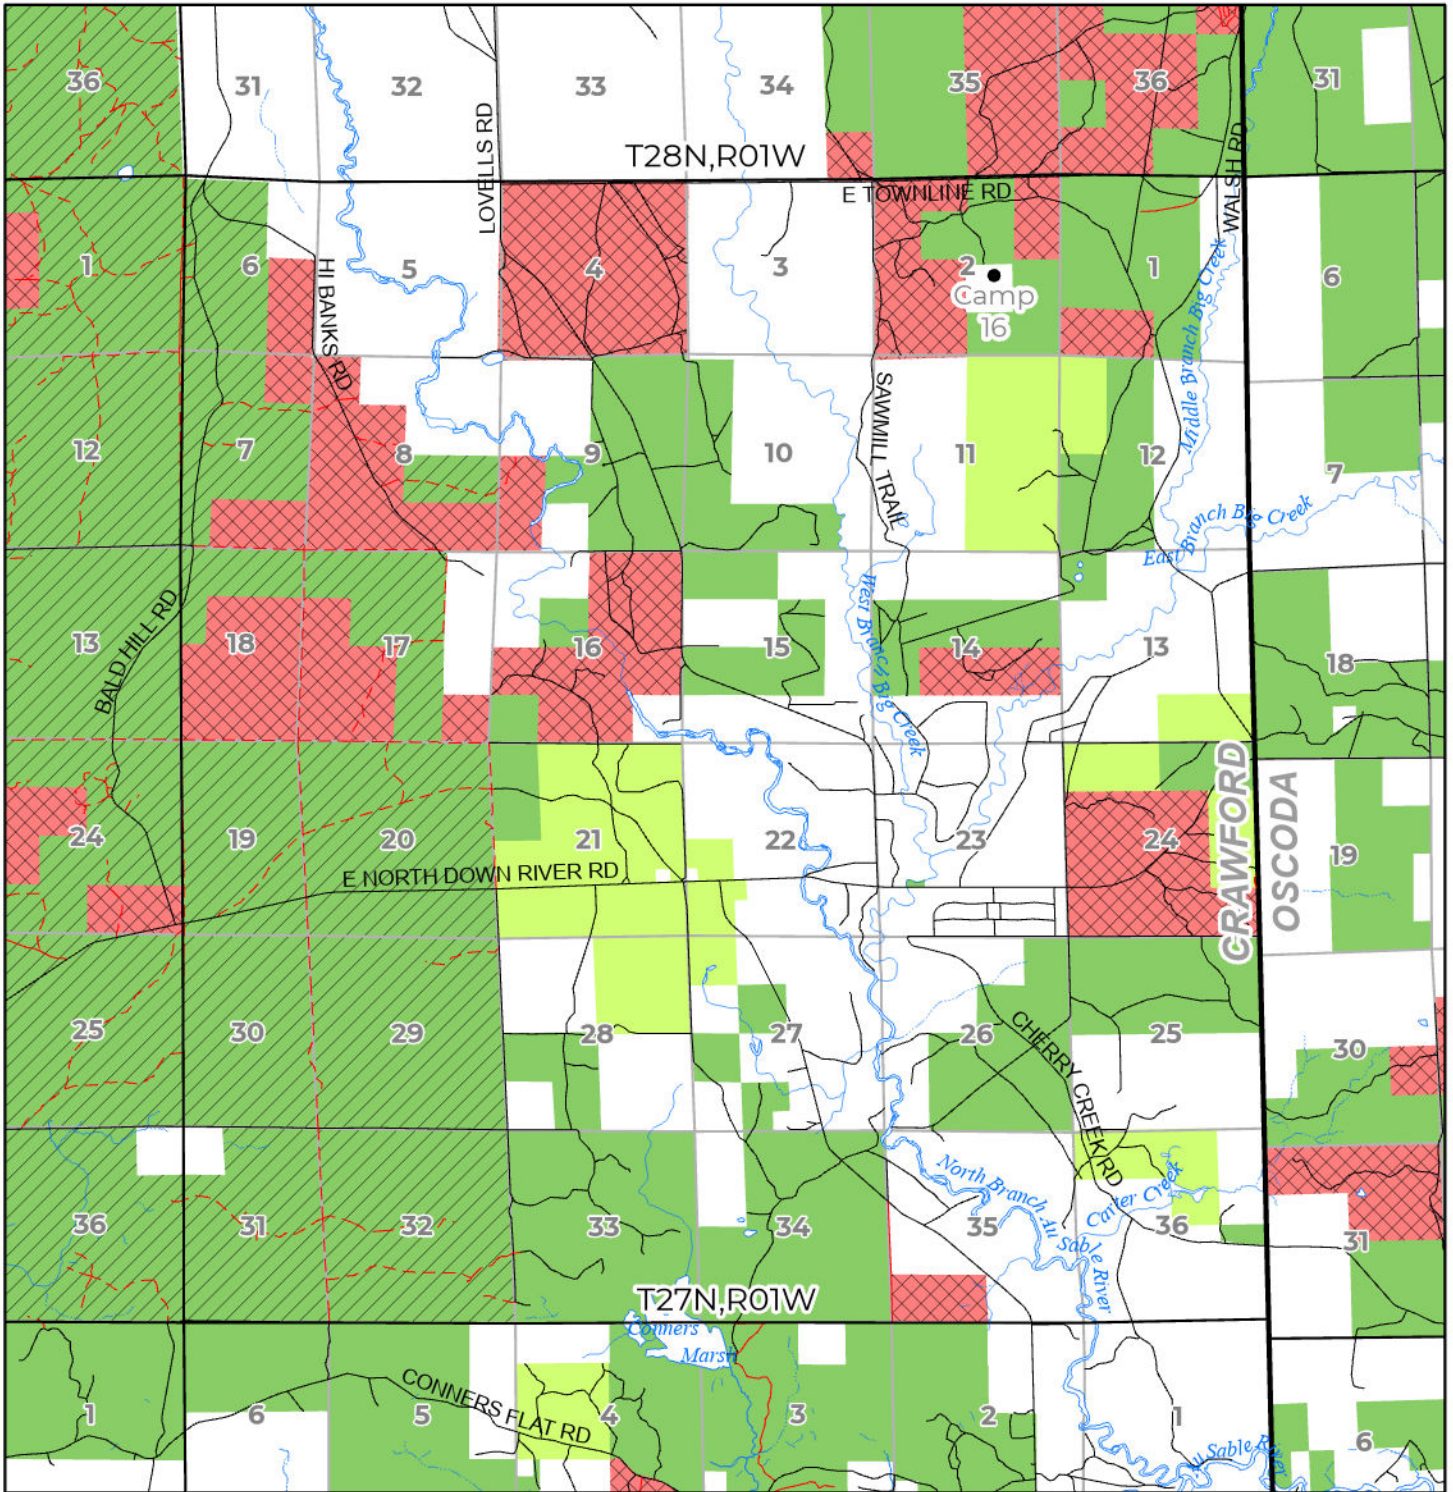

2024 FUELWOOD COLLECTION
CRAWFORD COUNTY
T27N,R01W

- Open (Recently Closed Timber Sale)
- Open
- Open (Military Restrictions - Possible closure from May to September)
- Closed