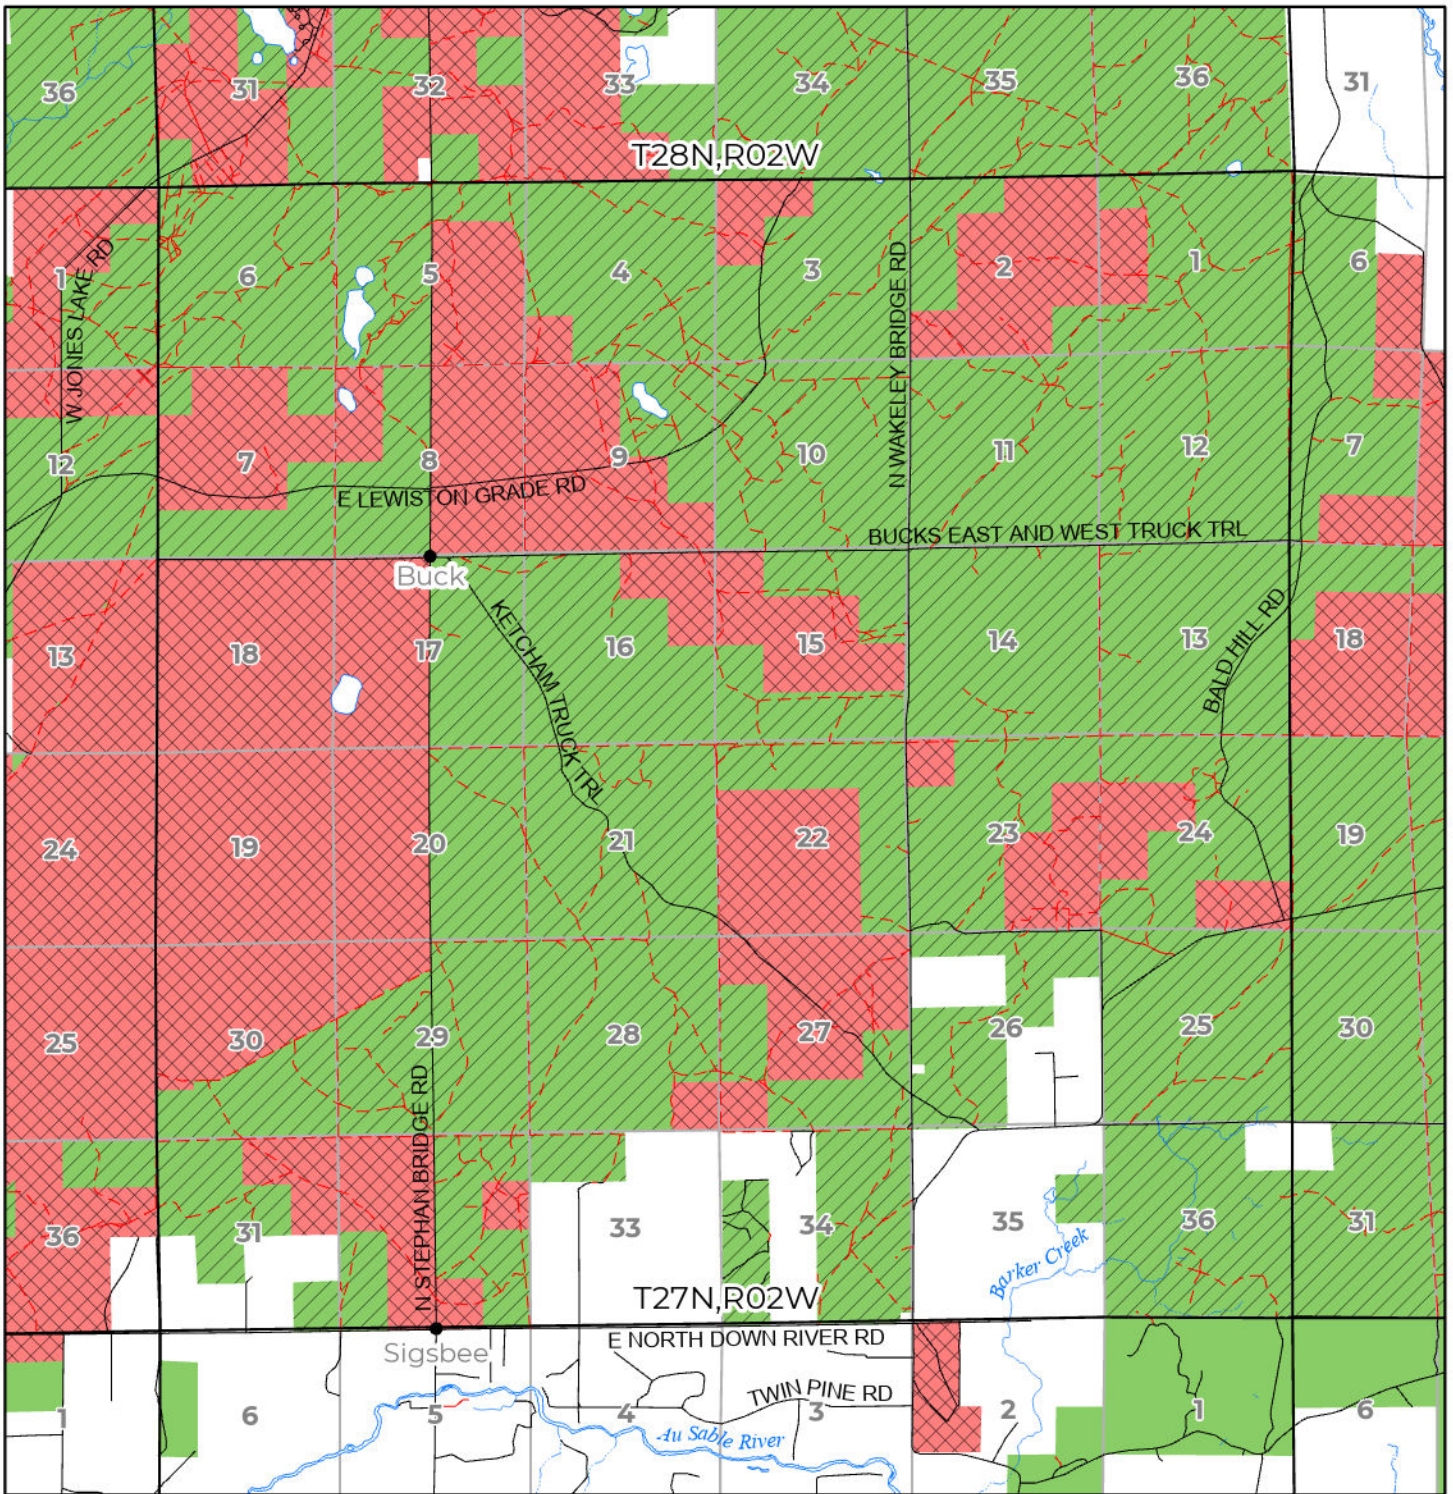

2024 FUELWOOD COLLECTION
 CRAWFORD COUNTY
T27N,R02W

- Open (Recently Closed Timber Sale)
- Open
- Open (Military Restrictions - Possible closure from May to September)
- Closed