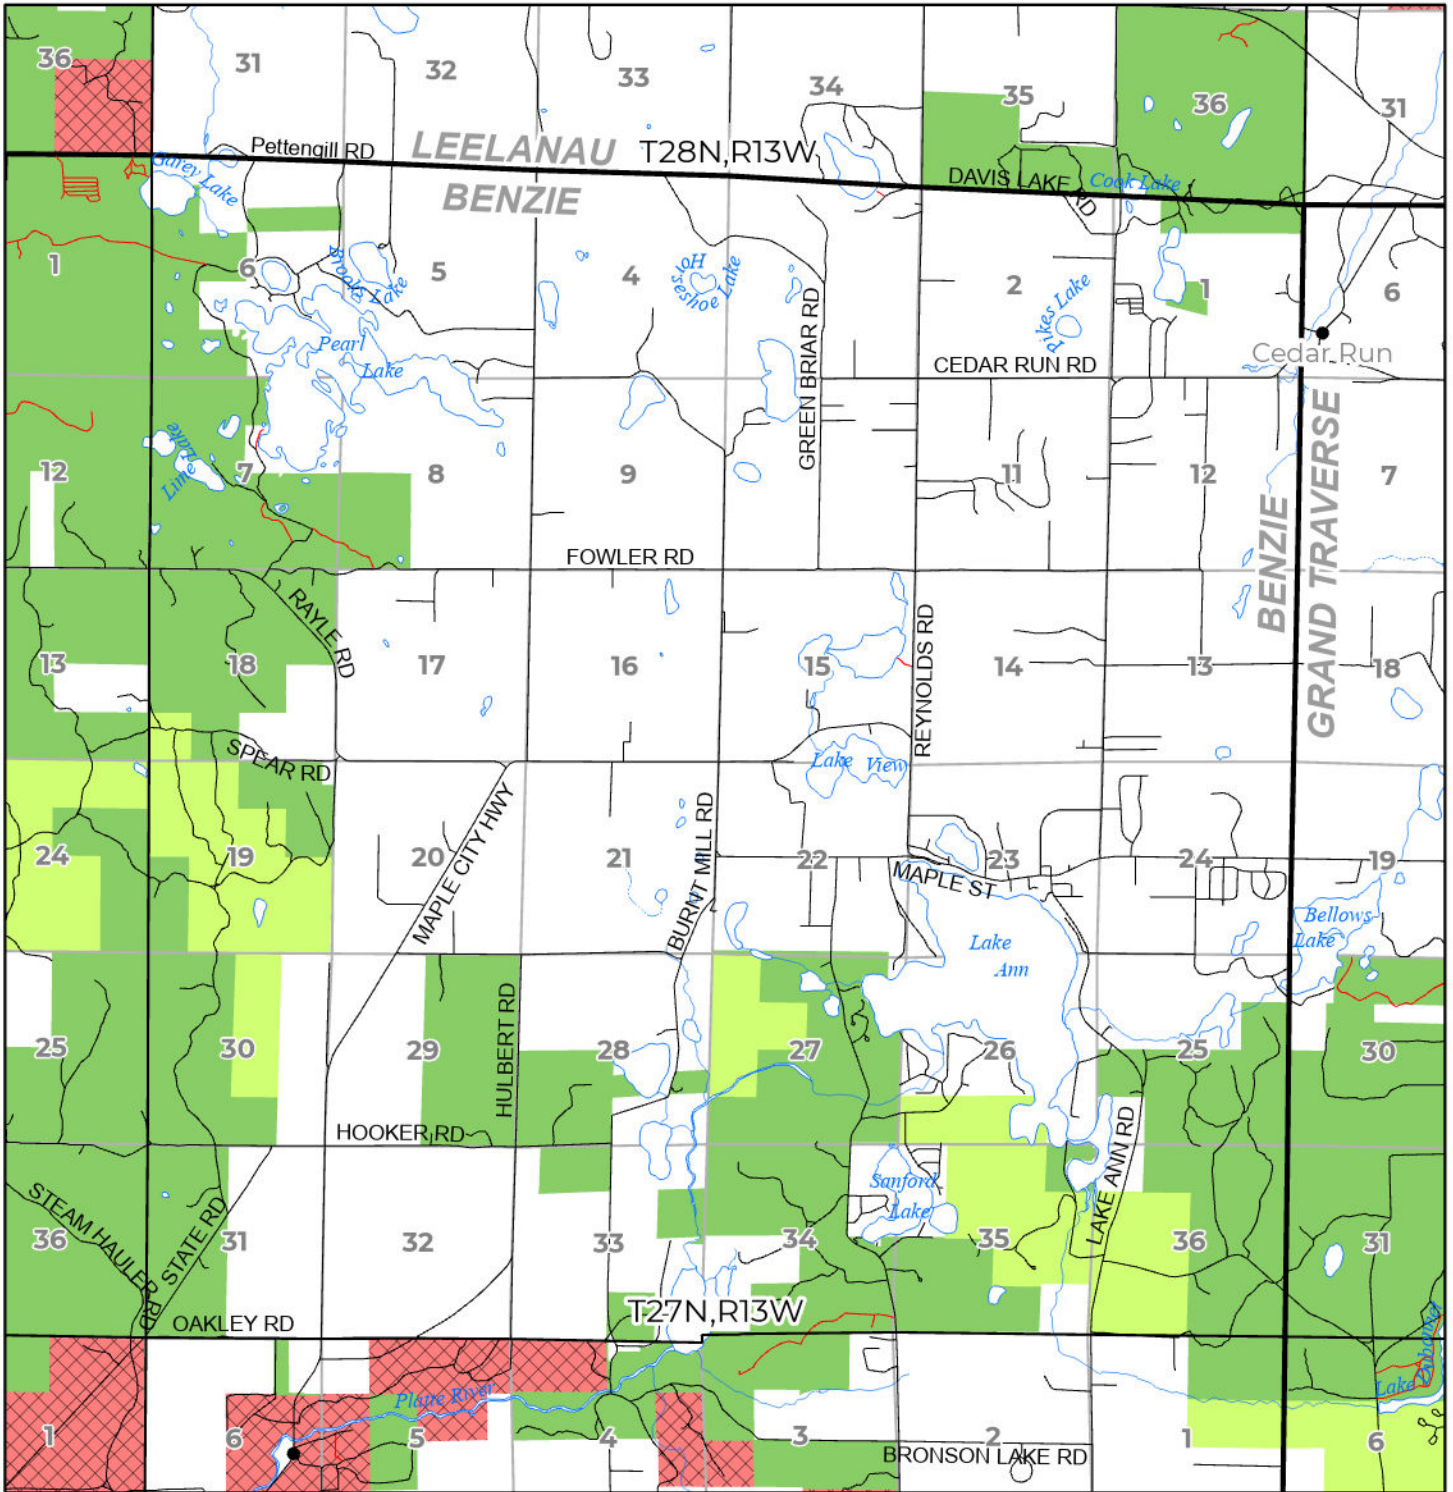

2024 FUELWOOD COLLECTION
 BENZIE COUNTY
 T27N,R13W

- Open (Recently Closed Timber Sale)
- Open
- Open (Military Restrictions - Possible closure from May to September)
- Closed