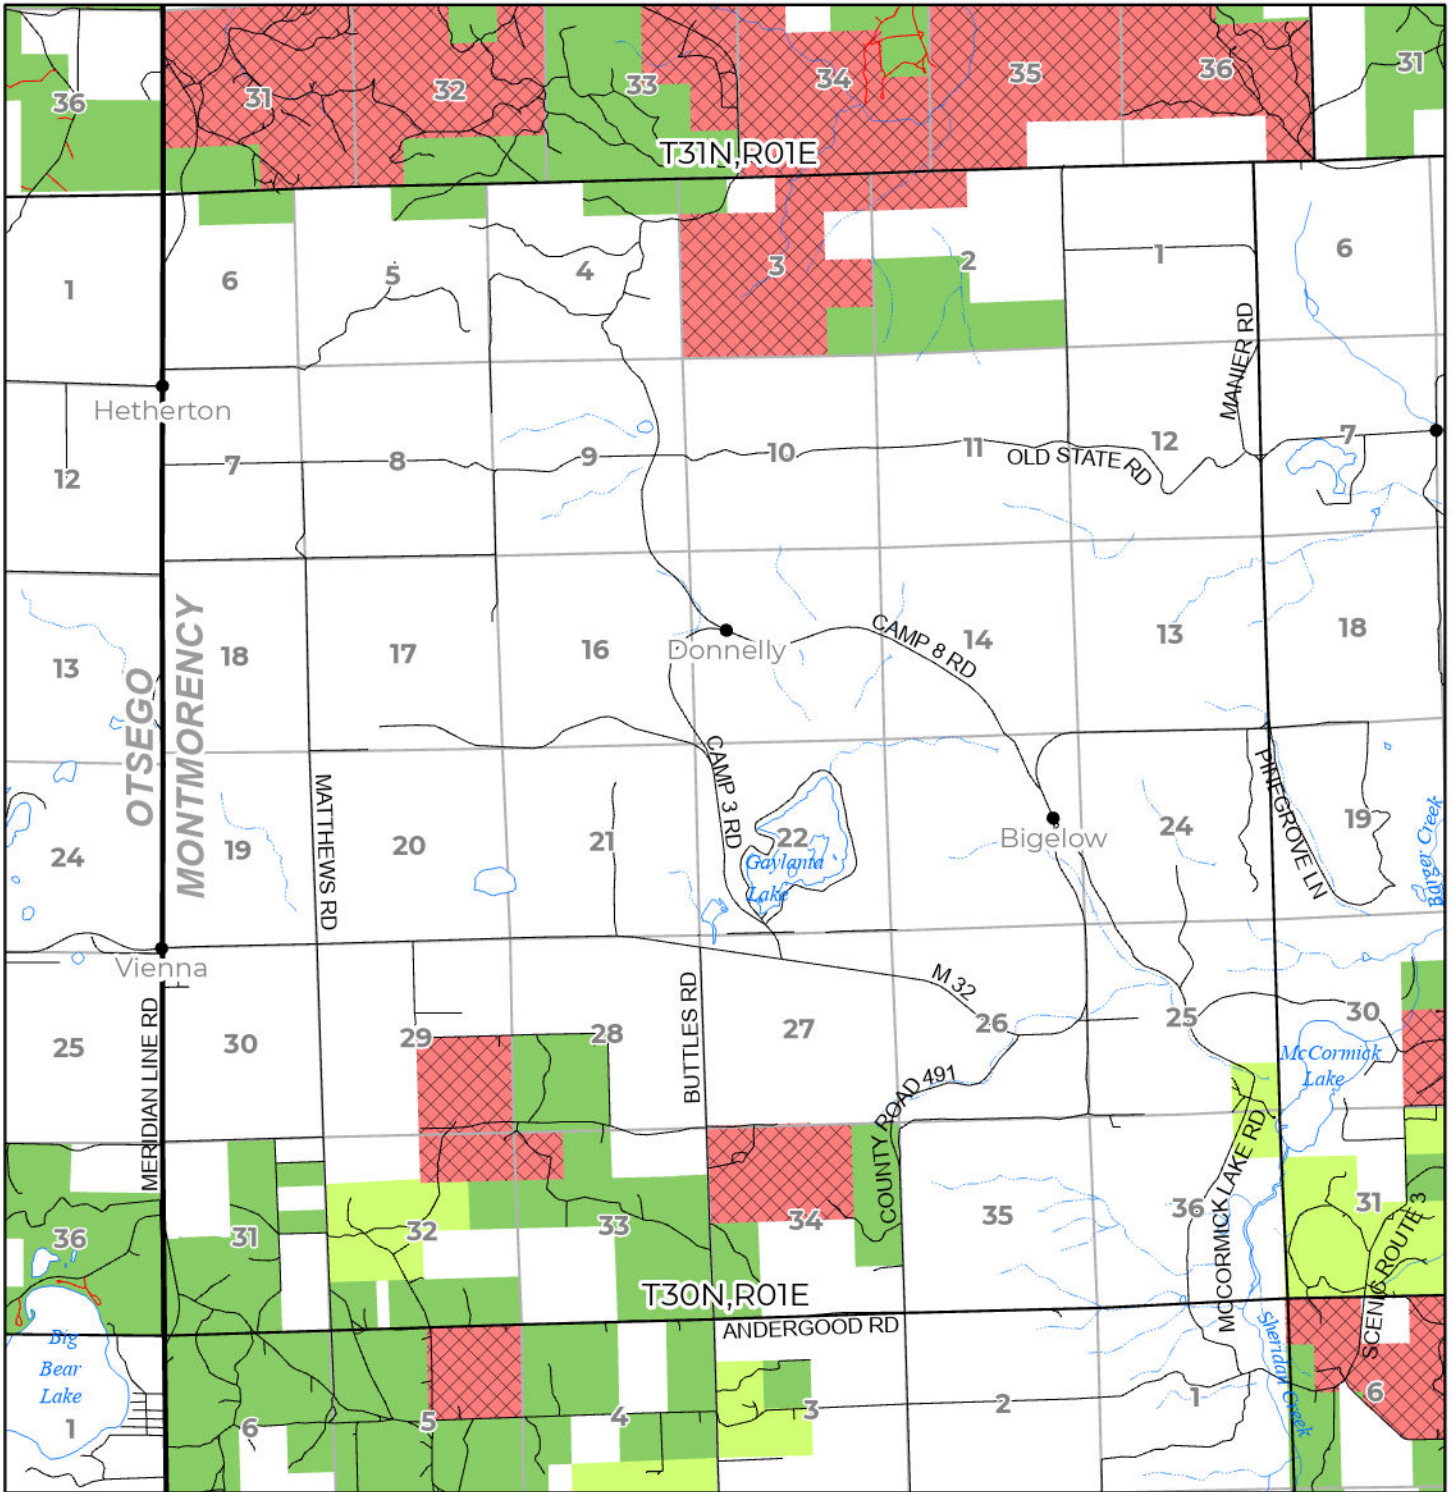

2024 FUELWOOD COLLECTION  
 MONTMORENCY COUNTY  
**T30N,R01E**

- Open (Recently Closed Timber Sale)
- Open
- Open (Military Restrictions - Possible closure from May to September)
- Closed