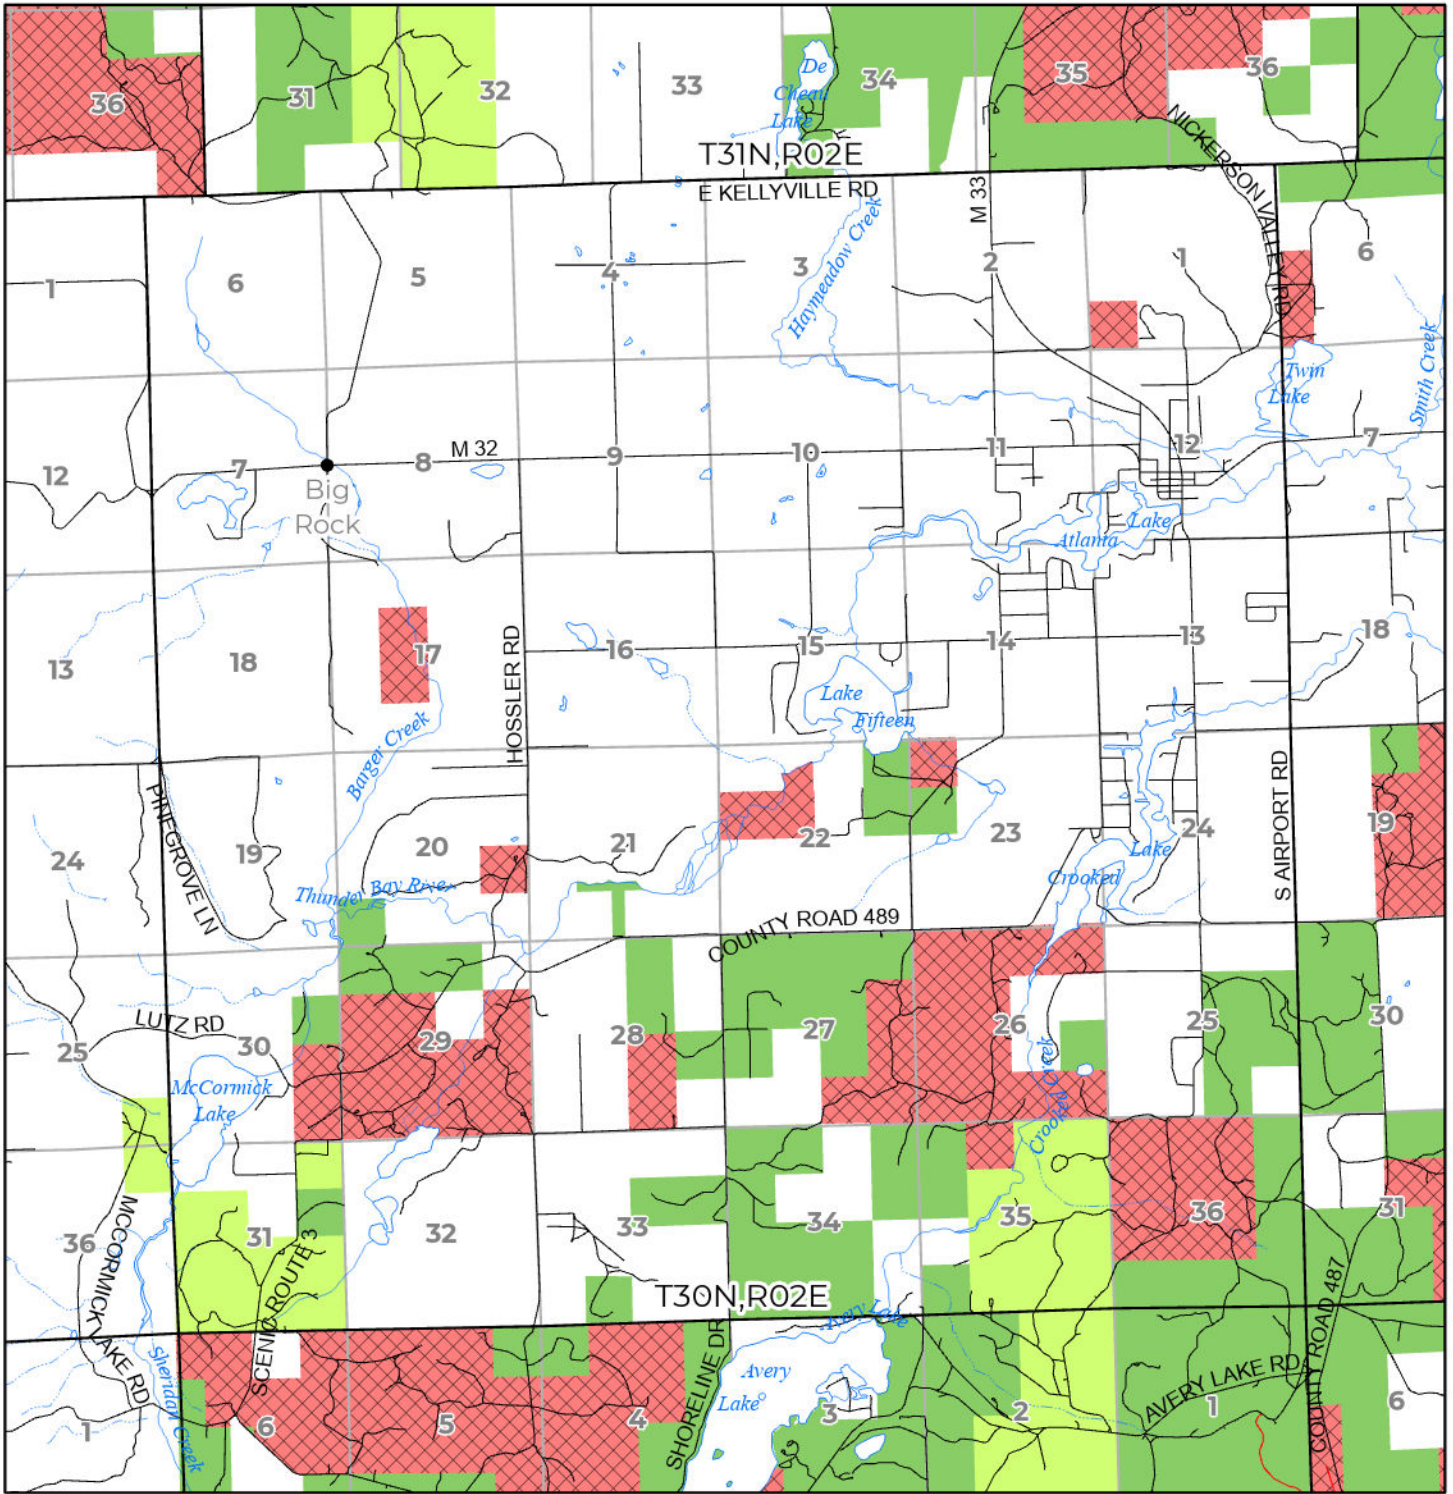

2024 FUELWOOD COLLECTION
 MONTMORENCY COUNTY
T30N,R02E

- Open (Recently Closed Timber Sale)
- Open
- Open (Military Restrictions - Possible closure from May to September)
- Closed