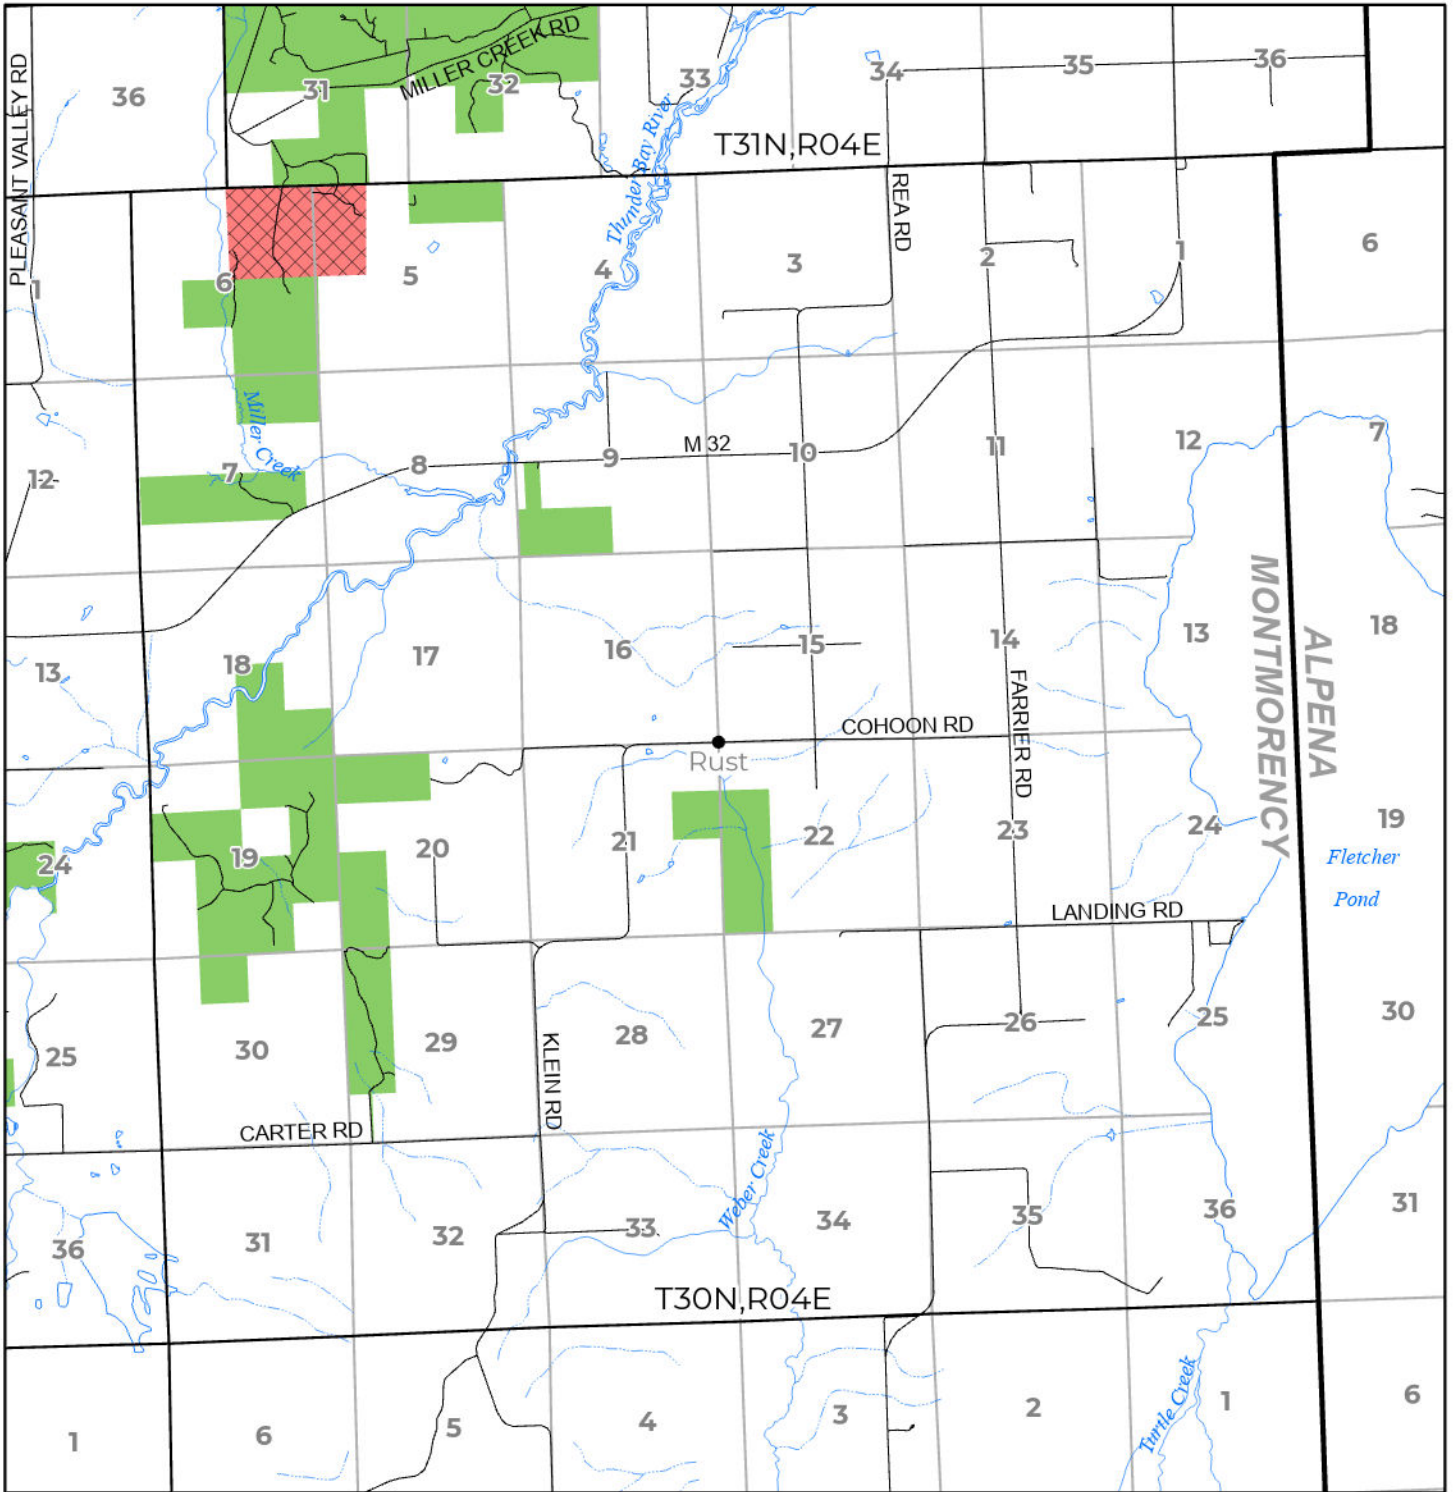

2024 FUELWOOD COLLECTION  
 MONTMORENCY COUNTY  
**T30N,R04E**

- Open (Recently Closed Timber Sale)
- Open
- Open (Military Restrictions – Possible closure from May to September)
- Closed