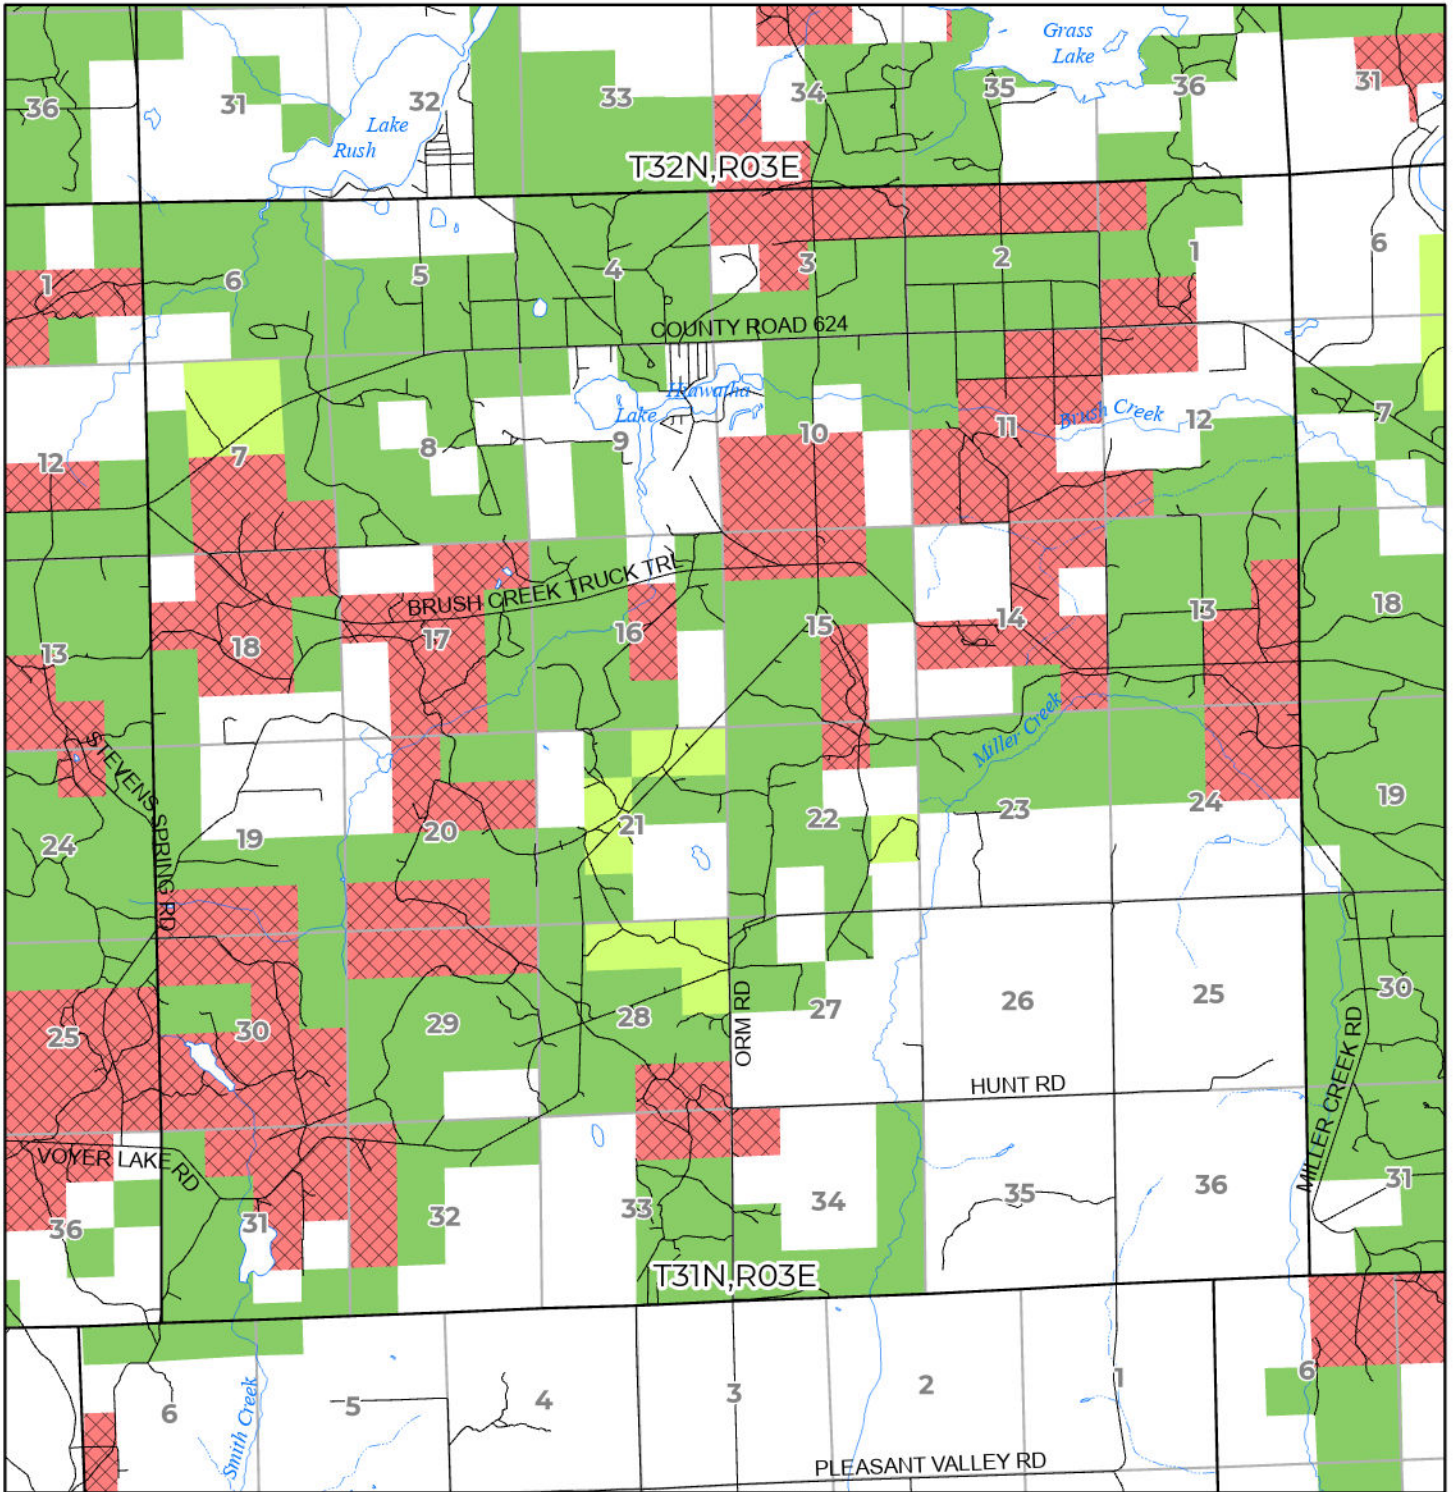

2024 FUELWOOD COLLECTION  
 MONTMORENCY COUNTY  
**T31N,R03E**

- Open (Recently Closed Timber Sale)
- Open
- Open (Military Restrictions - Possible closure from May to September)
- Closed