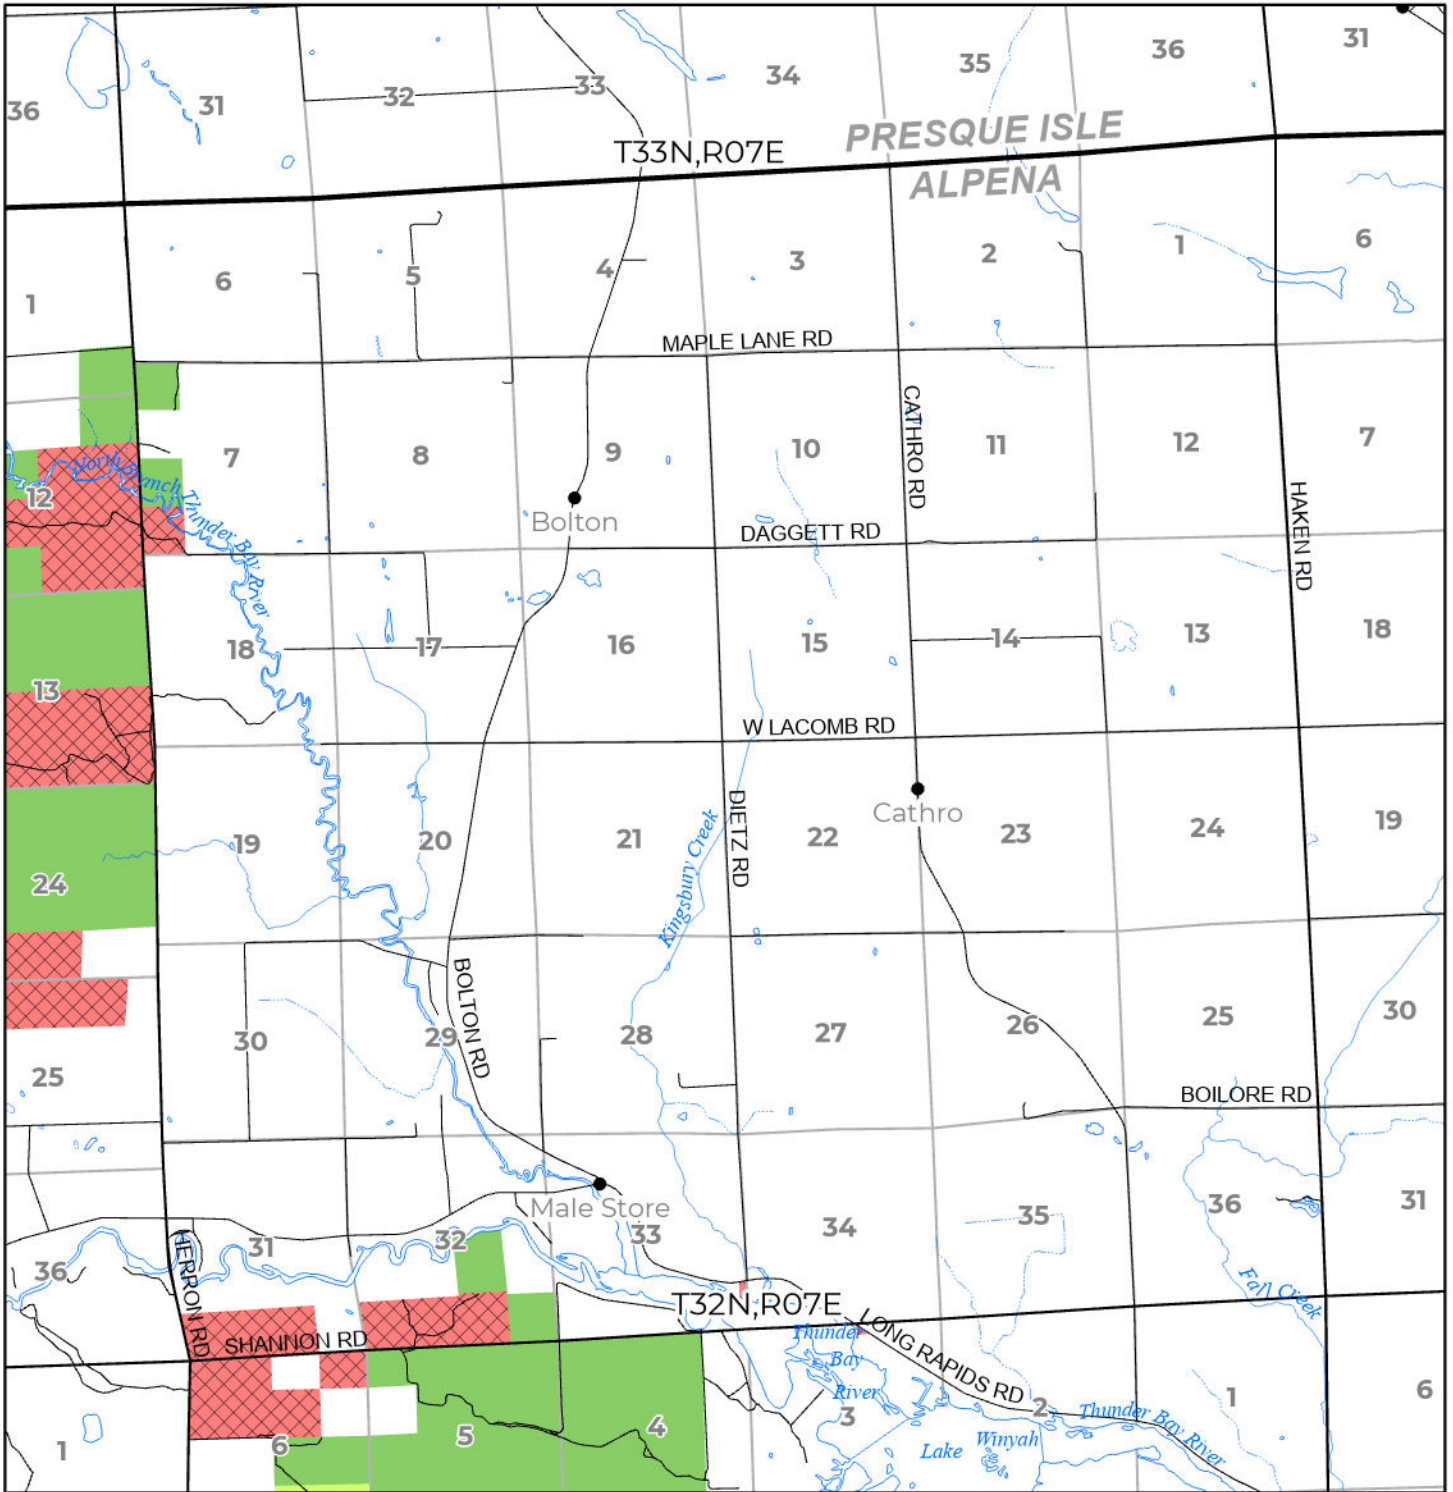

2024 FUELWOOD COLLECTION
ALPENA COUNTY
T32N,R07E

- Open (Recently Closed Timber Sale)
- Open
- Open (Military Restrictions - Possible closure from May to September)
- Closed