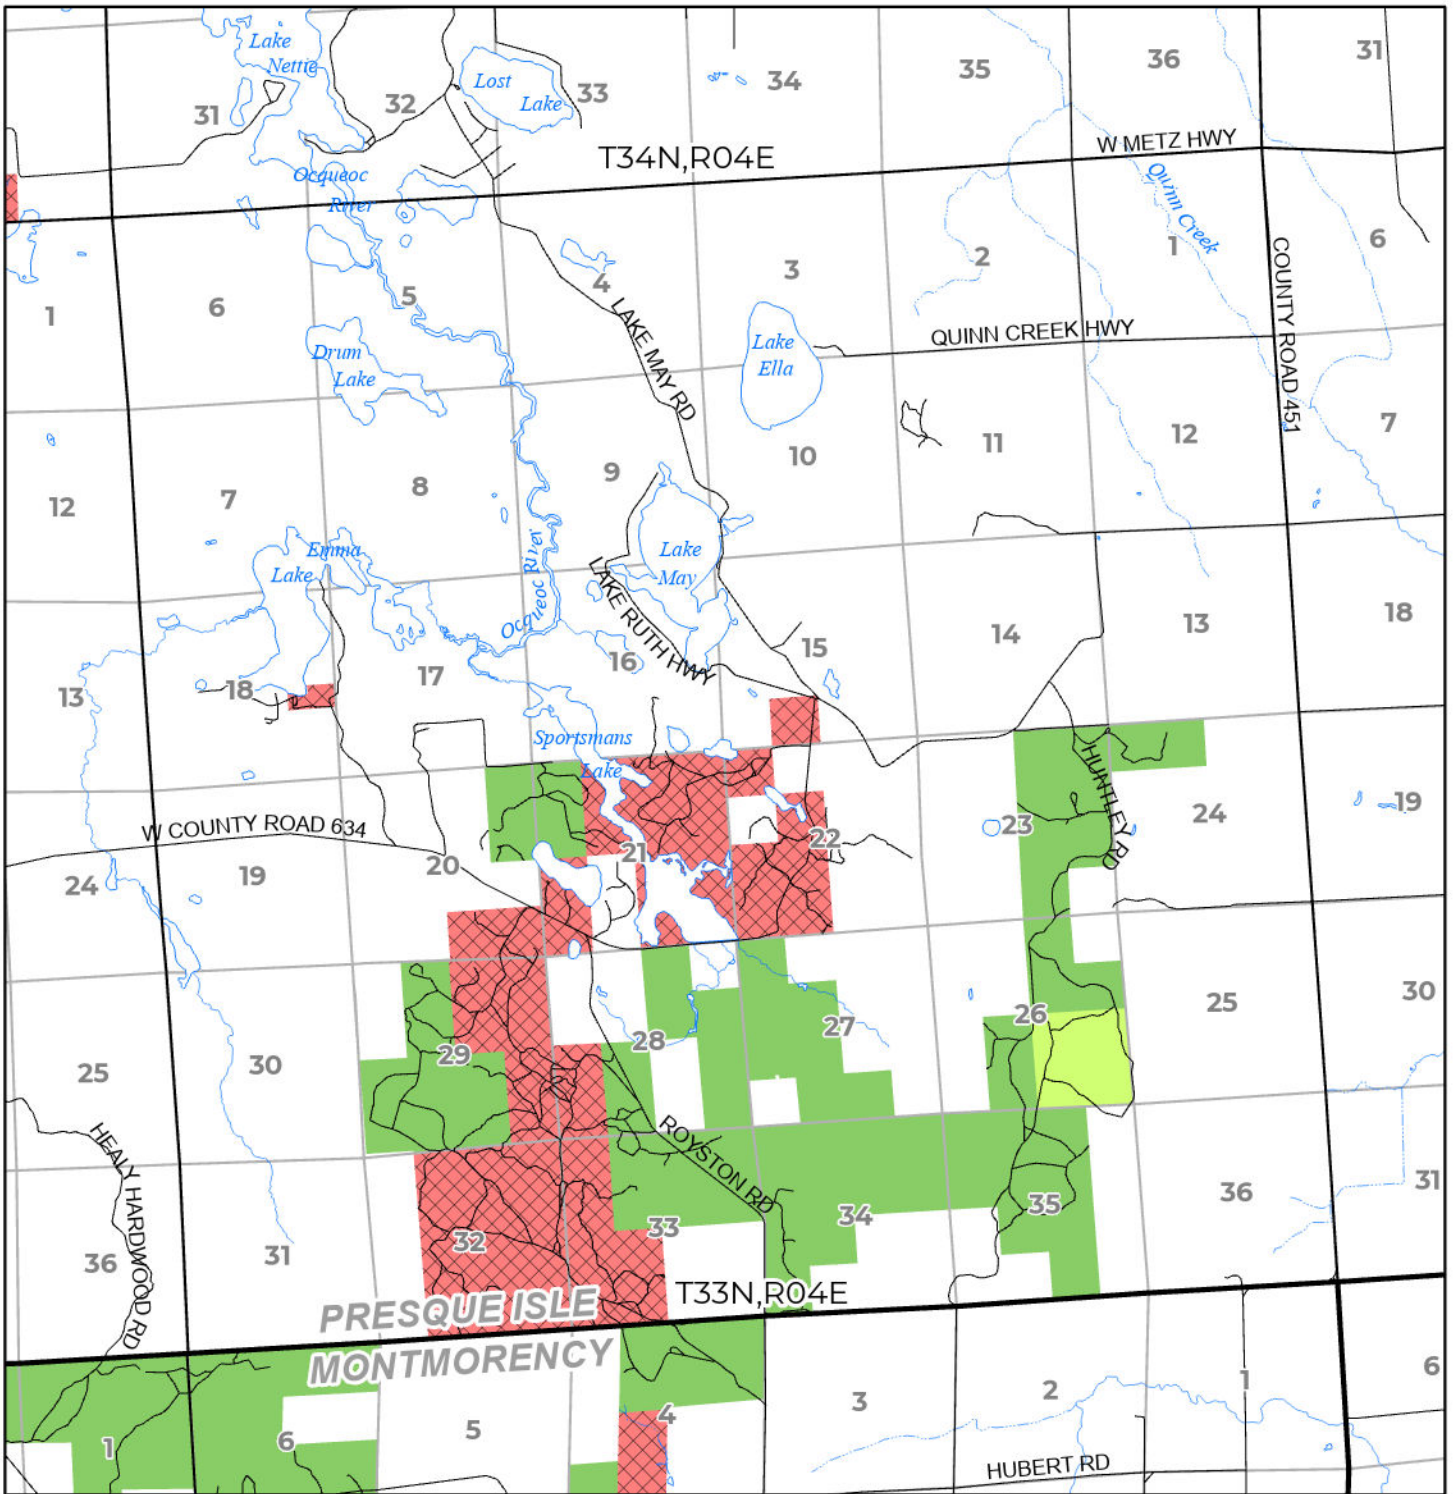

2024 FUELWOOD COLLECTION
 PRESQUE ISLE COUNTY
T33N,R04E

- Open (Recently Closed Timber Sale)
- Open
- Open (Military Restrictions – Possible closure from May to September)
- Closed