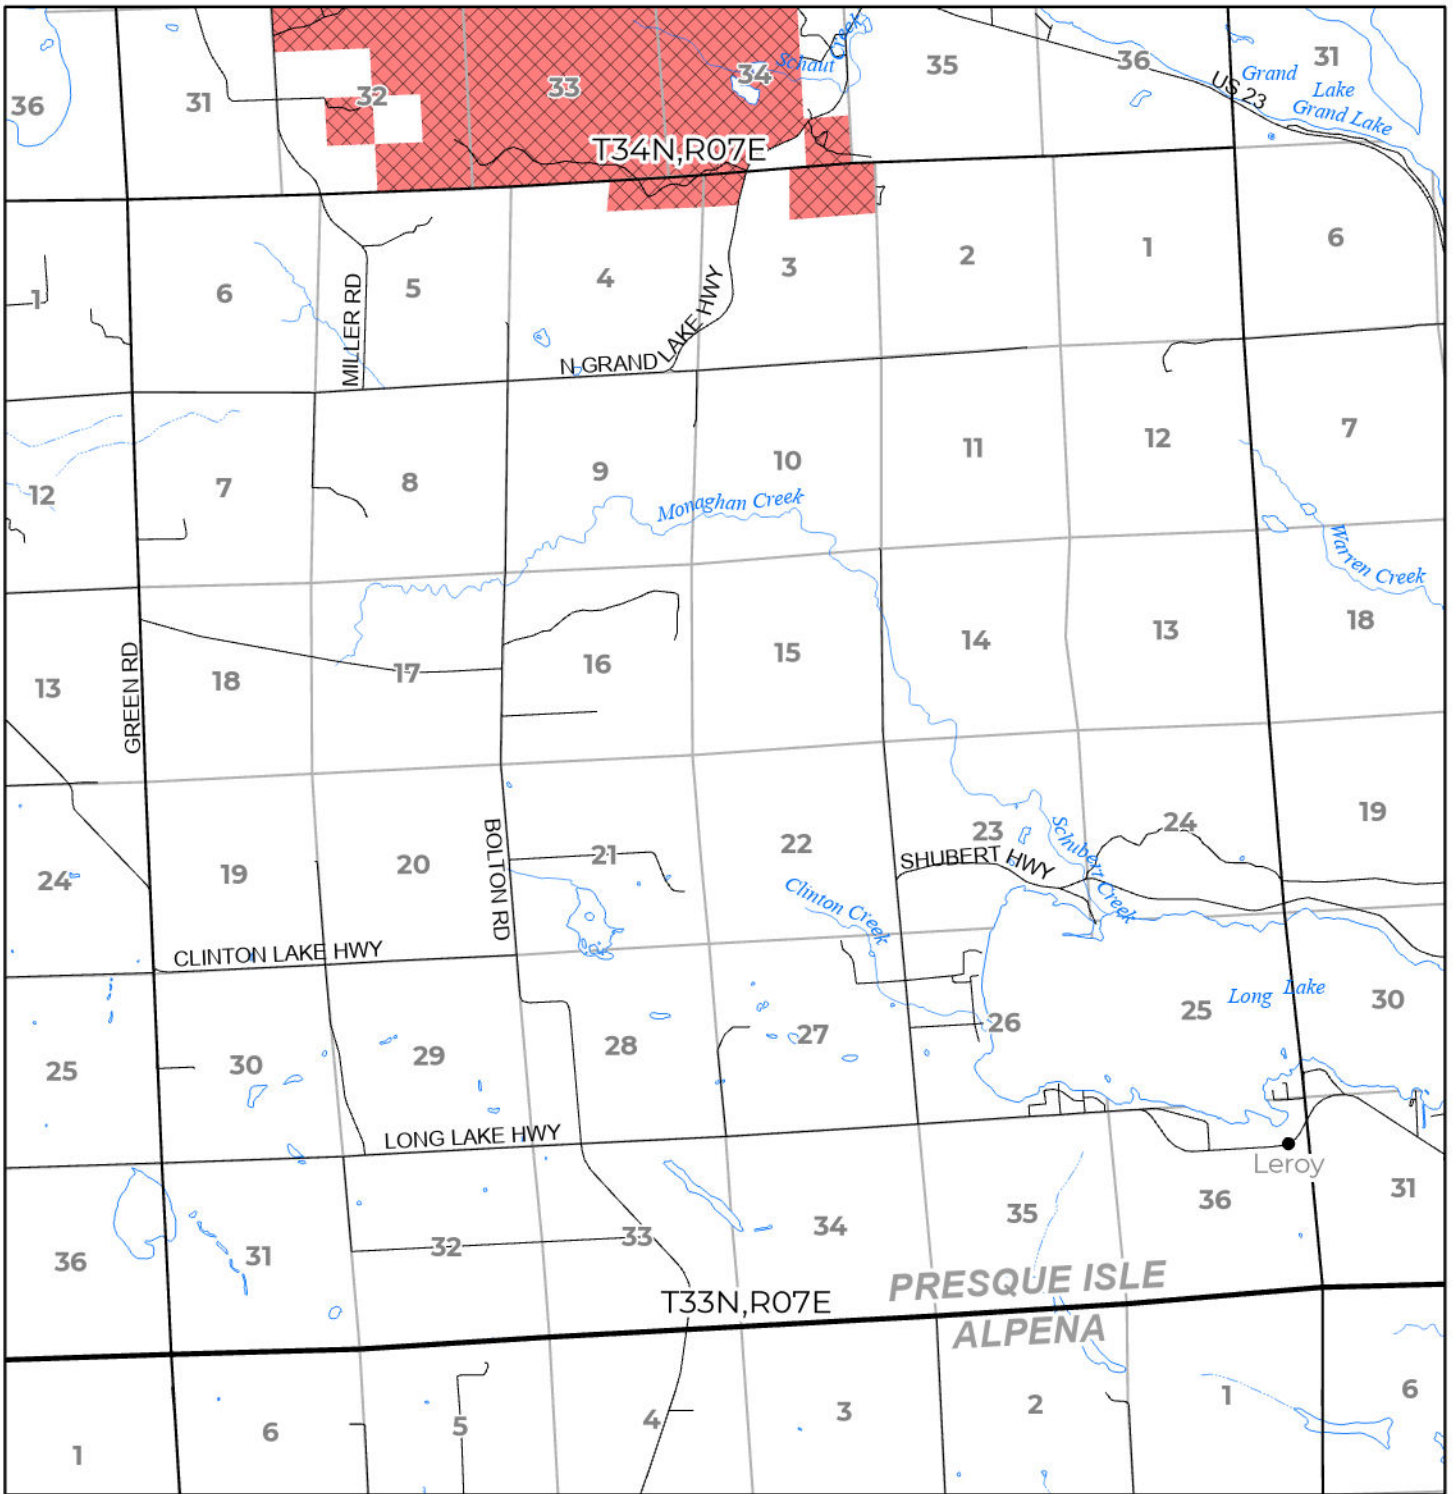

2024 FUELWOOD COLLECTION
 PRESQUE ISLE COUNTY
T33N,R07E

- Open (Recently Closed Timber Sale)
- Open
- Open (Military Restrictions – Possible closure from May to September)
- Closed