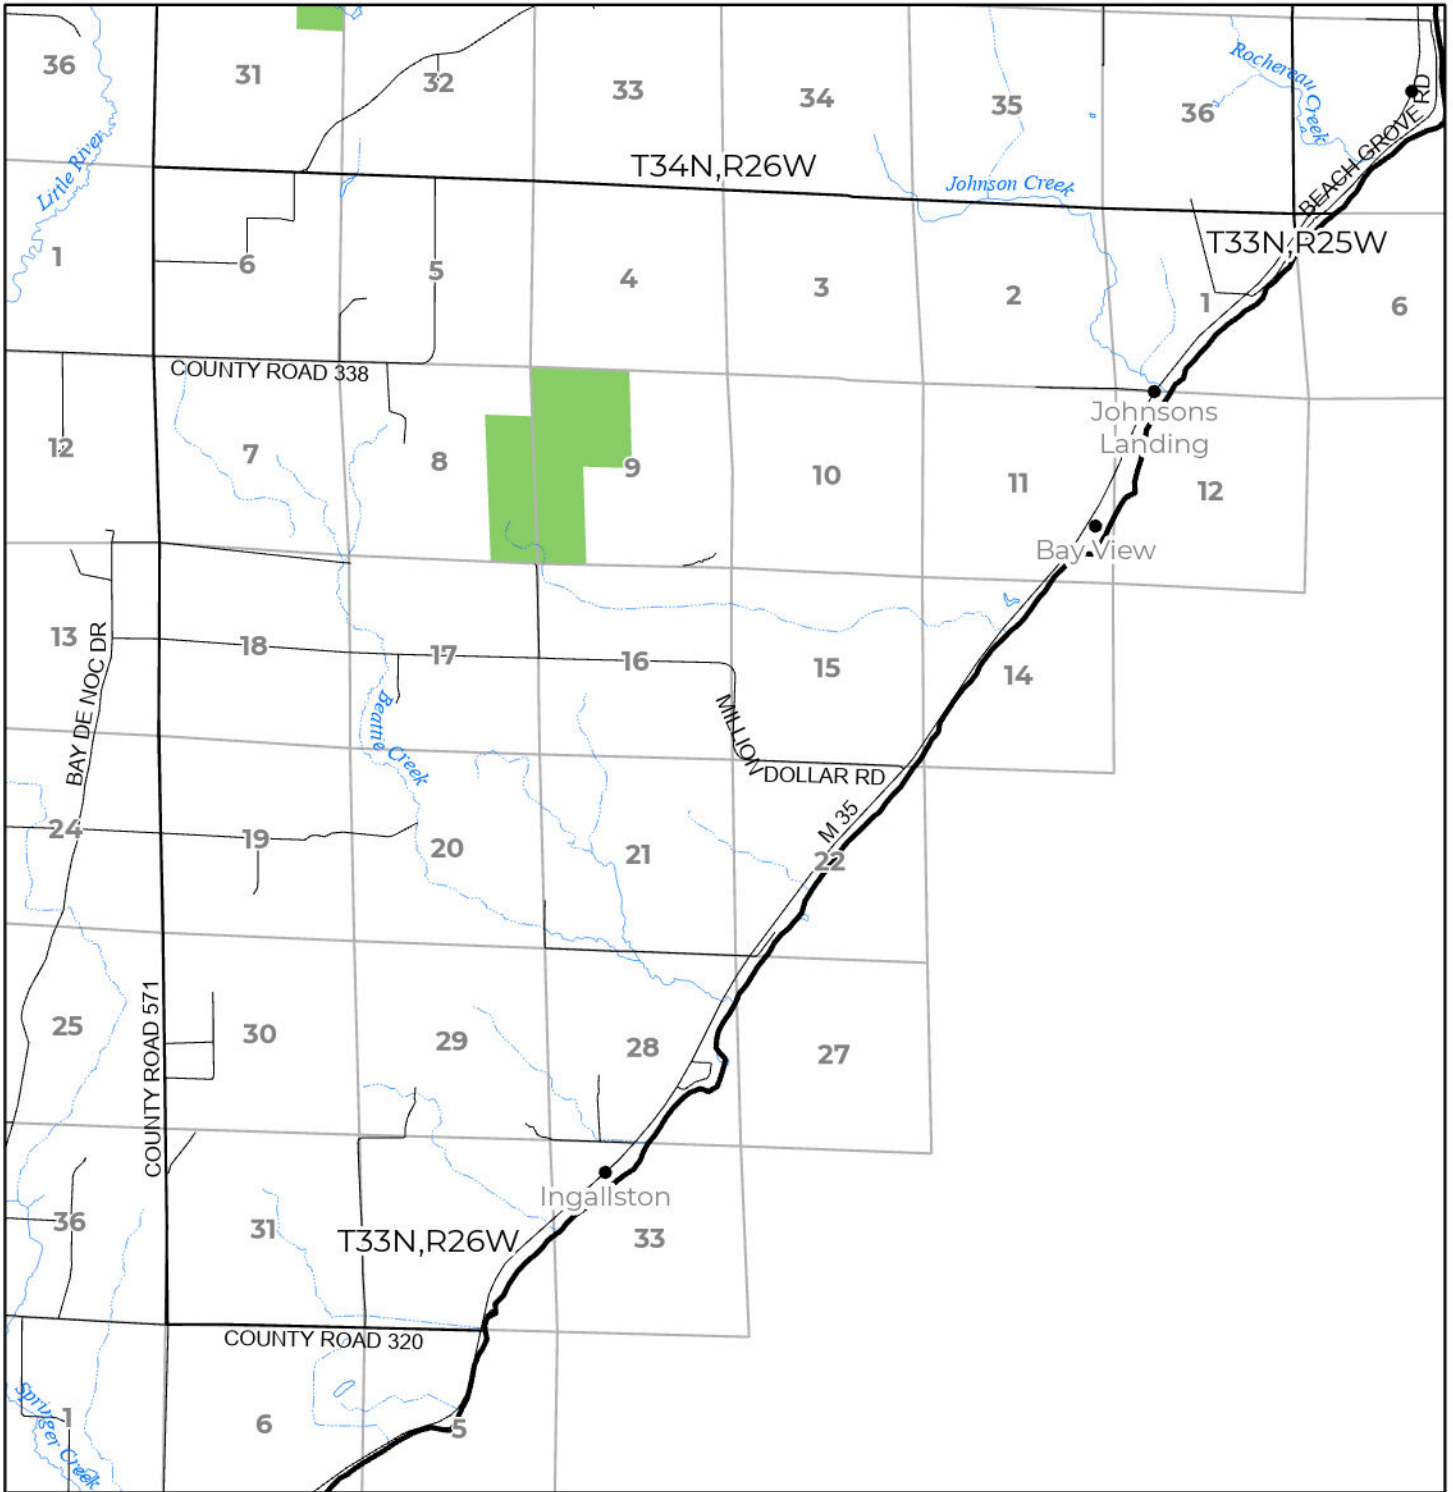

2024 FUELWOOD COLLECTION  
 MENONIMEE COUNTY  
**T33N,R26W**

- Open (Recently Closed Timber Sale)
- Open
- Open (Military Restrictions - Possible closure from May to September)
- Closed