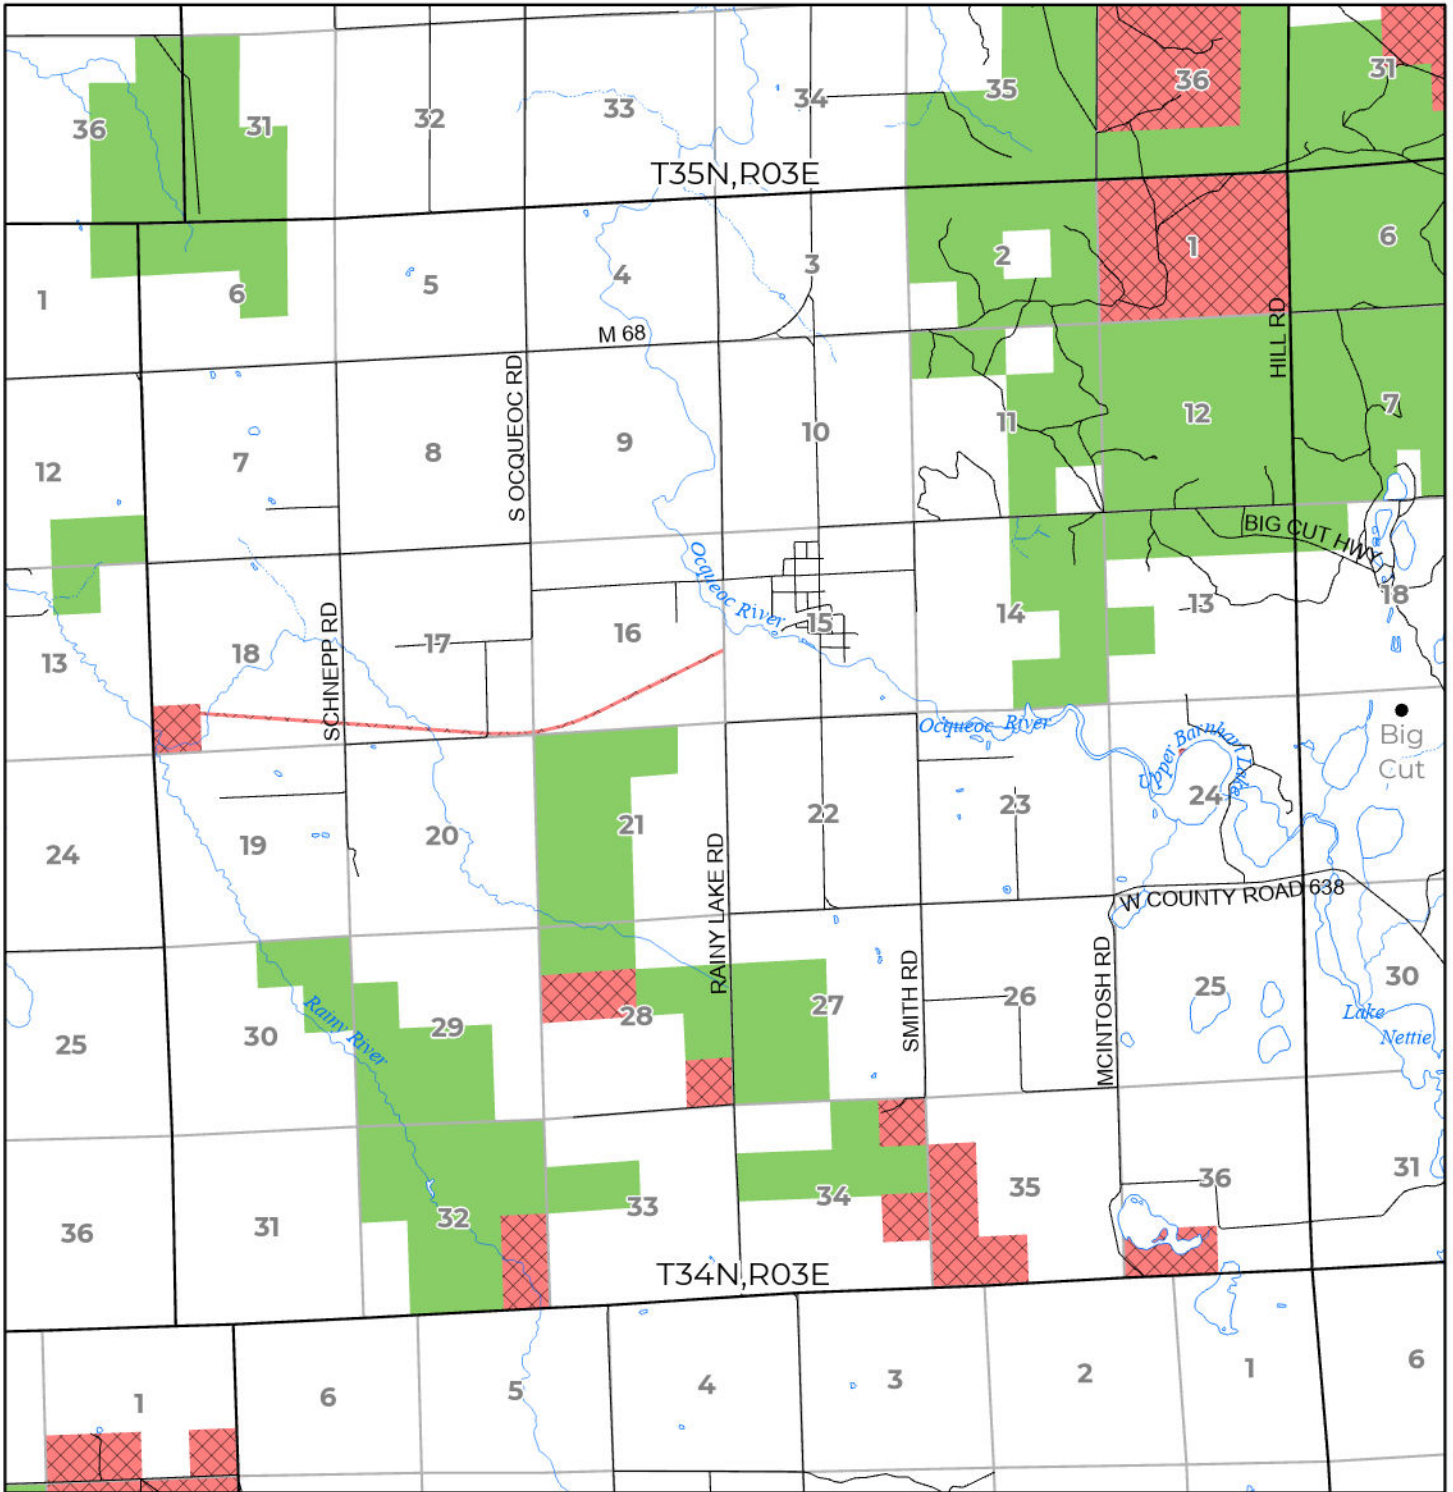

2024 FUELWOOD COLLECTION
 PRESQUE ISLE COUNTY
T34N,R03E

- Open (Recently Closed Timber Sale)
- Open
- Open (Military Restrictions – Possible closure from May to September)
- Closed