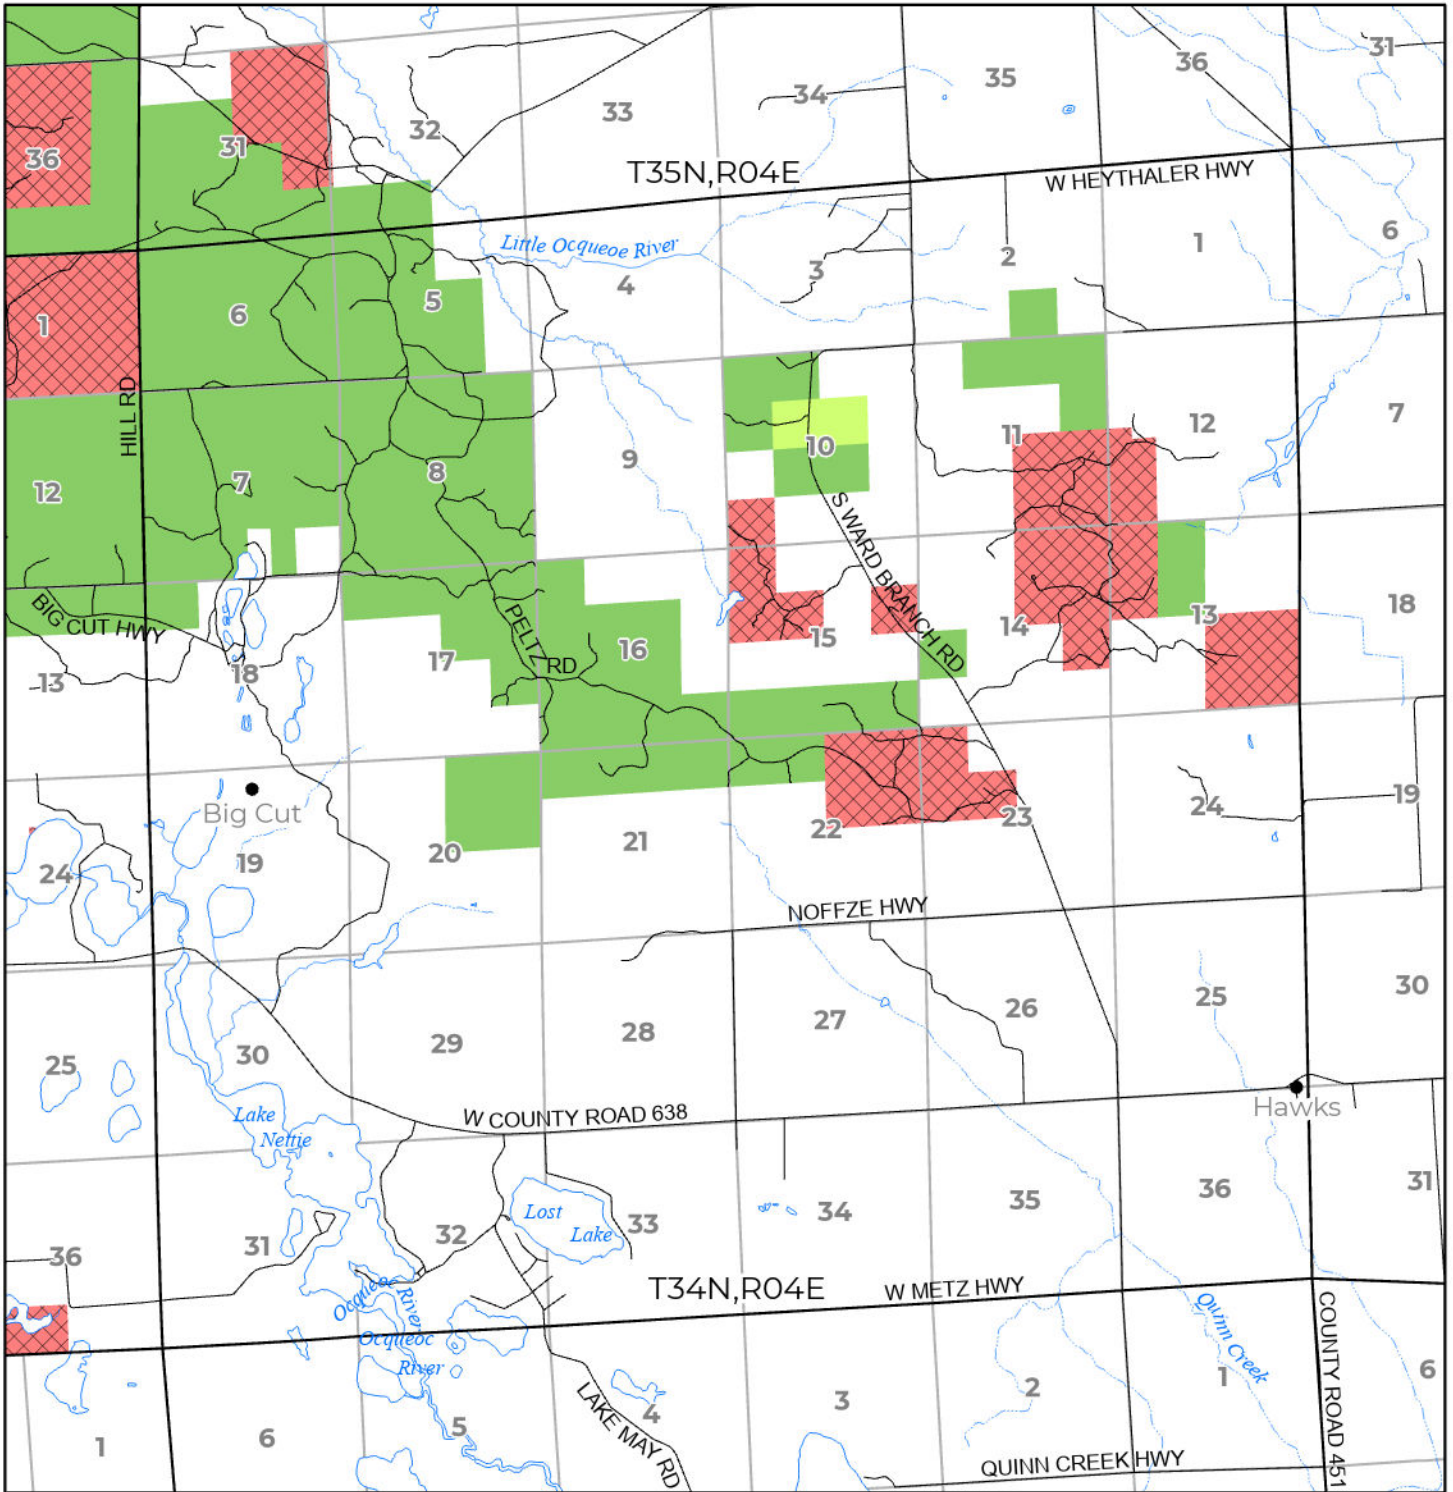

2024 FUELWOOD COLLECTION
 PRESQUE ISLE COUNTY
T34N,R04E

- Open (Recently Closed Timber Sale)
- Open
- Open (Military Restrictions - Possible closure from May to September)
- Closed